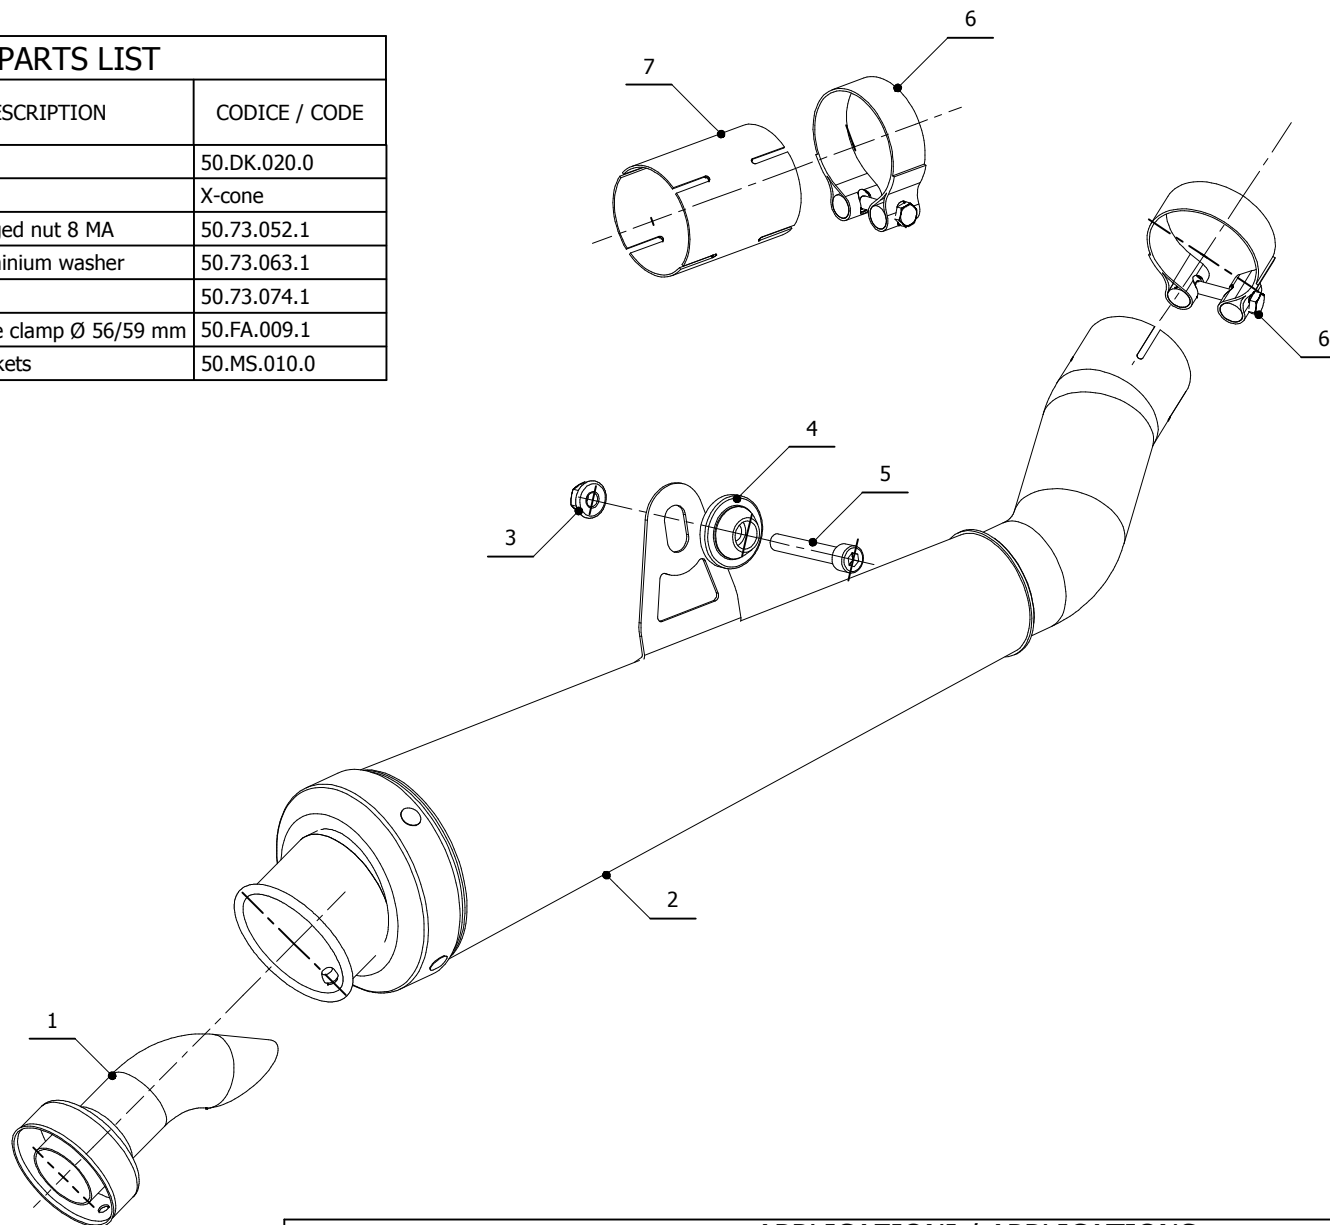

MODEL SUZUKI SV 650

YEAR 1999-2002

LINE SPORT

MUFFLER X-CONE

SCHEMATIC

ELENCO PARTI / PARTS LIST

#	QTÀ / QTY	DESCRIZIONE / DESCRIPTION	CODICE / CODE
1	1	DB killer / DB killer	50.DK.020.0
2	1	Silenziatore / Muffler	X-cone
3	1	Dado 8 MA flangiato / Flanged nut 8 MA	50.73.052.1
4	1	Rondella in alluminio / Aluminium washer	50.73.063.1
5	1	Vite M8x50 / Screw M8x50	50.73.074.1
6	2	Fascetta Ø 56/59 mm / Pipe clamp Ø 56/59 mm	50.FA.009.1
7	1	Manicotto / Connecting sockets	50.MS.010.0

APPLICAZIONI / APPLICATIONS

CODICE / CODE	TUBO / PIPE	SILENZIATORE / MUFFLER	FASCETTA / CLAMP	
S.004.LC3	INOX / ST. STEEL	INOX / ST. STEEL	INOX / ST. STEEL	