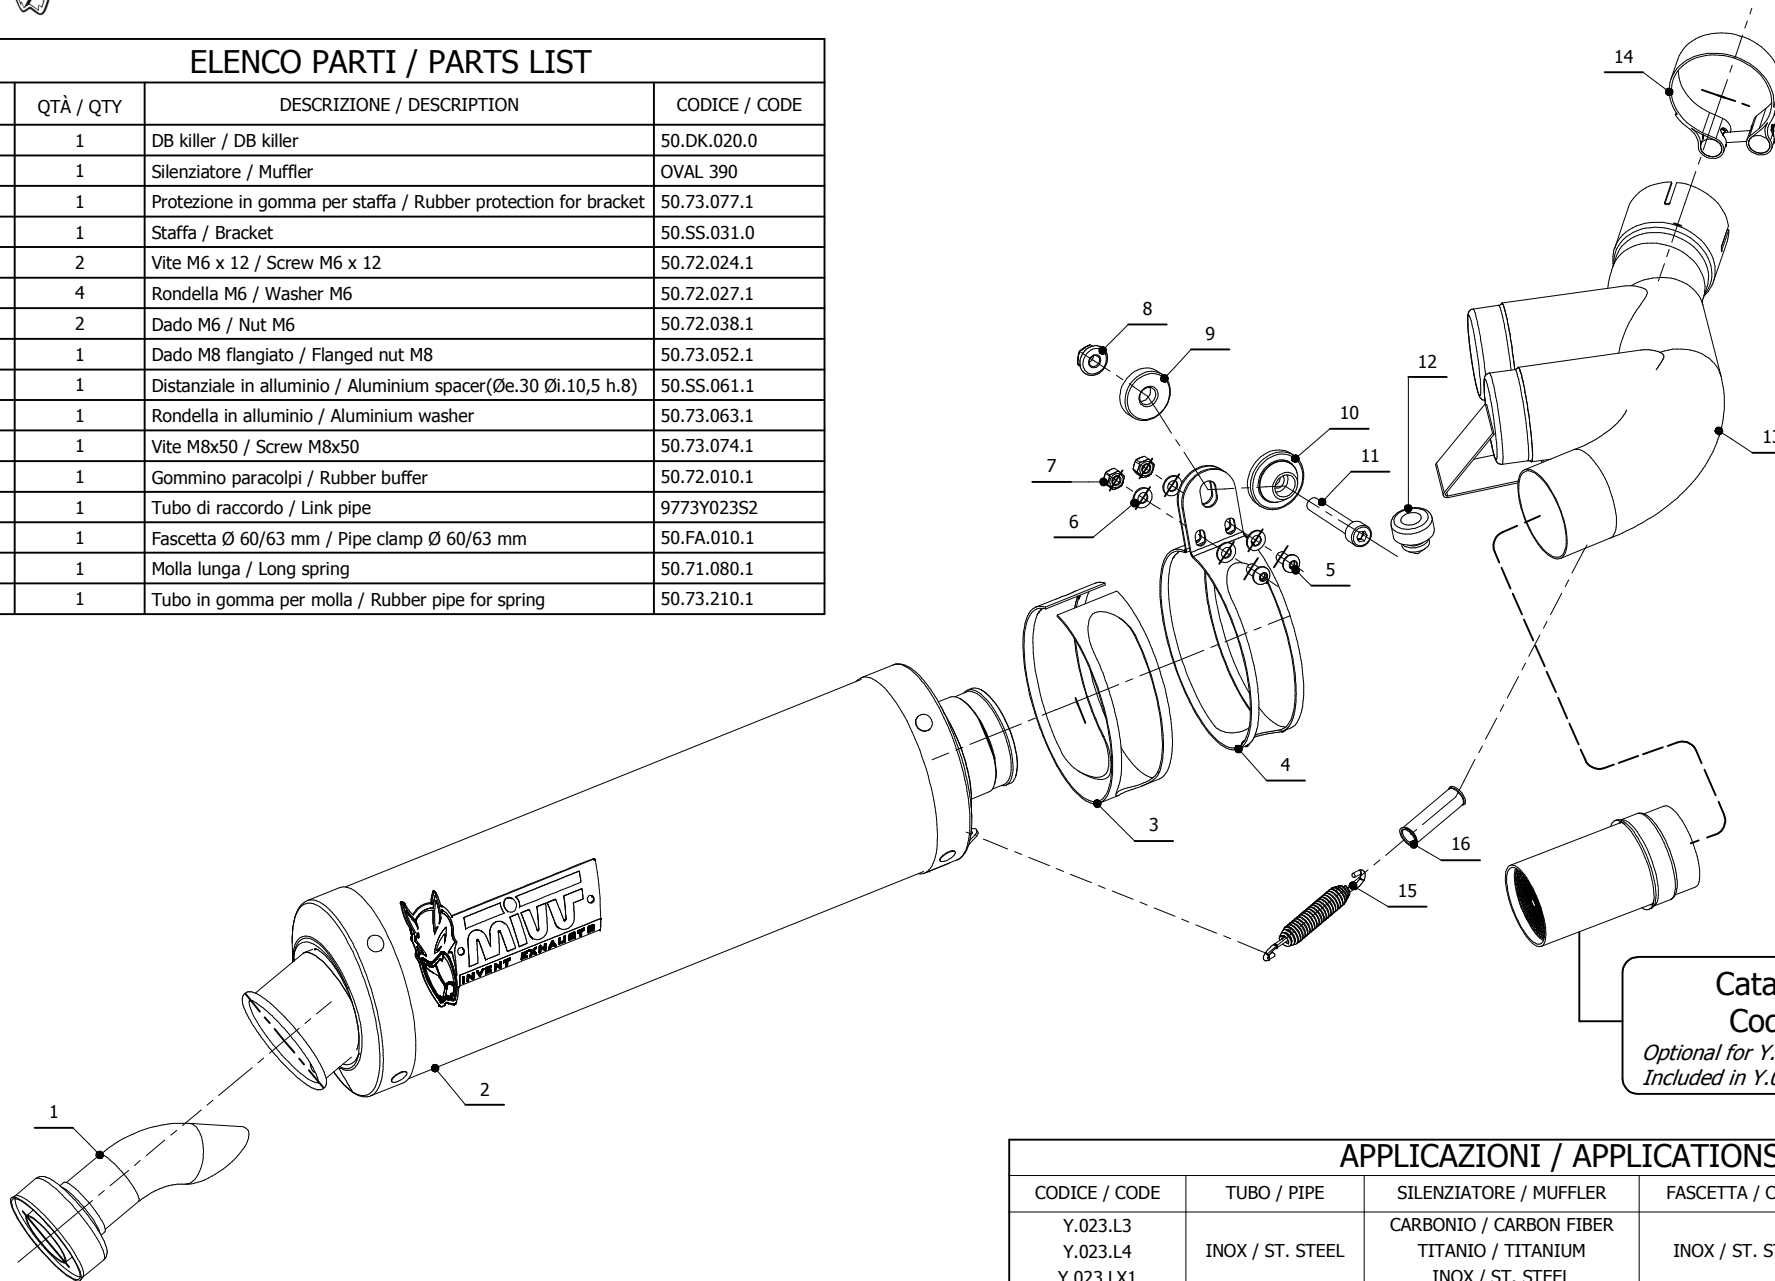

MODEL YAMAHA FZ1 / FZ1 FAZER

YEAR 2006 - 2016

LINE SLIP ON

MUFFLER OVAL

SCHEMATIC

ELENCO PARTI / PARTS LIST

#	QTÀ / QTY	DESCRIZIONE / DESCRIPTION	CODICE / CODE
1	1	DB killer / DB killer	50.DK.020.0
2	1	Silenziatore / Muffler	OVAL 390
3	1	Protezione in gomma per staffa / Rubber protection for bracket	50.73.077.1
4	1	Staffa / Bracket	50.SS.031.0
5	2	Vite M6 x 12 / Screw M6 x 12	50.72.024.1
6	4	Rondella M6 / Washer M6	50.72.027.1
7	2	Dado M6 / Nut M6	50.72.038.1
8	1	Dado M8 flangiato / Flanged nut M8	50.73.052.1
9	1	Distanziale in alluminio / Aluminium spacer(Øe.30 Øi.10,5 h.8)	50.SS.061.1
10	1	Rondella in alluminio / Aluminium washer	50.73.063.1
11	1	Vite M8x50 / Screw M8x50	50.73.074.1
12	1	Gommino paracolpi / Rubber buffer	50.72.010.1
13	1	Tubo di raccordo / Link pipe	9773Y023S2
14	1	Fascetta Ø 60/63 mm / Pipe clamp Ø 60/63 mm	50.FA.010.1
15	1	Molla lunga / Long spring	50.71.080.1
16	1	Tubo in gomma per molla / Rubber pipe for spring	50.73.210.1

Catalytic Converter
Cod. ACC.033.A1
Optional for Y.023.L3 - Y.023.L4 - Y.023.LX1
Included in Y.023.K3 - Y.023.K4 - Y.023.KX1

APPLICAZIONI / APPLICATIONS

CODICE / CODE	TUBO / PIPE	SILENZIATORE / MUFFLER	FASCETTA / CLAMP	NOTE
Y.023.L3 Y.023.L4 Y.023.LX1	INOX / ST. STEEL	CARBONIO / CARBON FIBER TITANIO / TITANIUM INOX / ST. STEEL	INOX / ST. STEEL	CATALYTIC CONVERTER NOT INCLUDED
Y.023.K3 Y.023.K4 Y.023.KX1	INOX / ST. STEEL	CARBONIO / CARBON FIBER TITANIO / TITANIUM INOX / ST. STEEL	INOX / ST. STEEL	CATALYTIC CONVERTER INCLUDED