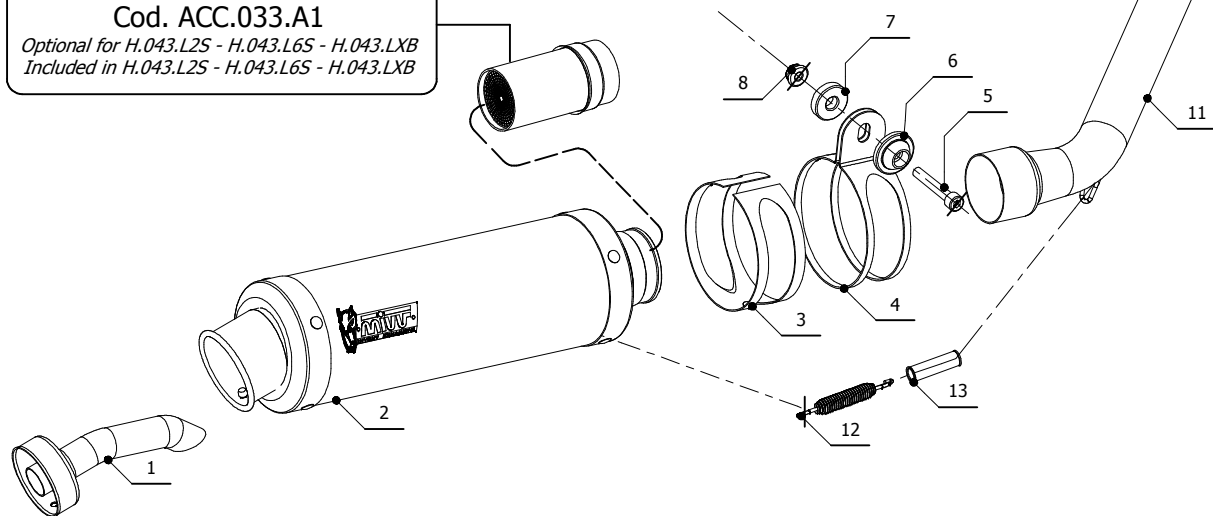

MODEL HONDA CBR 125 R

YEAR 2004-2010

LINE FULL SYSTEM

MUFFLER GP

SCHEMATIC

ELENCO PARTI / PARTS LIST

#	QTÀ / QTY	DESCRIZIONE / DESCRIPTION	CODICE / CODE
1	1	DB killer / DB killer	50.DK.021.0
2	1	Silenziatore / Muffler	GP
3	1	Protezione in gomma per staffa / Rubber protection for bracket	50.73.040.1
4	1	Staffa / Bracket	50.SS.001.0
5	1	Vite M8x50 / Screw M8x50	50.73.074.1
6	1	Rondella in alluminio / Aluminium washer	50.73.063.1
7	1	Distanziale in alluminio / Aluminium spacer(Øe.30 Øi.10,5 h.8)	50.SS.061.1
8	3	Dado M8 flangiato / Flanged nut M8	50.73.393.1
9	1	Vite M8x16 / Screw M8x16	50.73.006.1
10	1	Tubo di raccordo / Link pipe	9773H043S2A
11	1	Tubo di raccordo / Link pipe	9773H043S2B
12	2	Molla lunga / Long spring	50.71.080.1
13	2	Tubo in gomma per molla / Rubber pipe for spring	50.73.210.1

Catalytic Converter
Cod. ACC.033.A1
Optional for H.043.L2S - H.043.L6S - H.043.LXB
Included in H.043.L2S - H.043.L6S - H.043.LXB

APPLICAZIONI / APPLICATIONS

CODICE / CODE	SILENZIATORE / MUFFLE	TUBO / PIPE	FASCETTA / CLAMP	NOTE
H.043.L2S H.043.L6S H.043.LXB	CARBONIO / CARBON FIBER TITANIO / TITANIUM STEEL BLACK	INOX / ST. STEEL	INOX / ST. STEEL	CATALYTIC CONVERTER NOT INCLUDED
H.043.K2S H.043.K6S H.043.KXB	CARBONIO / CARBON FIBER TITANIO / TITANIUM STEEL BLACK	INOX / ST. STEEL	INOX / ST. STEEL	CATALYTIC CONVERTER INCLUDED