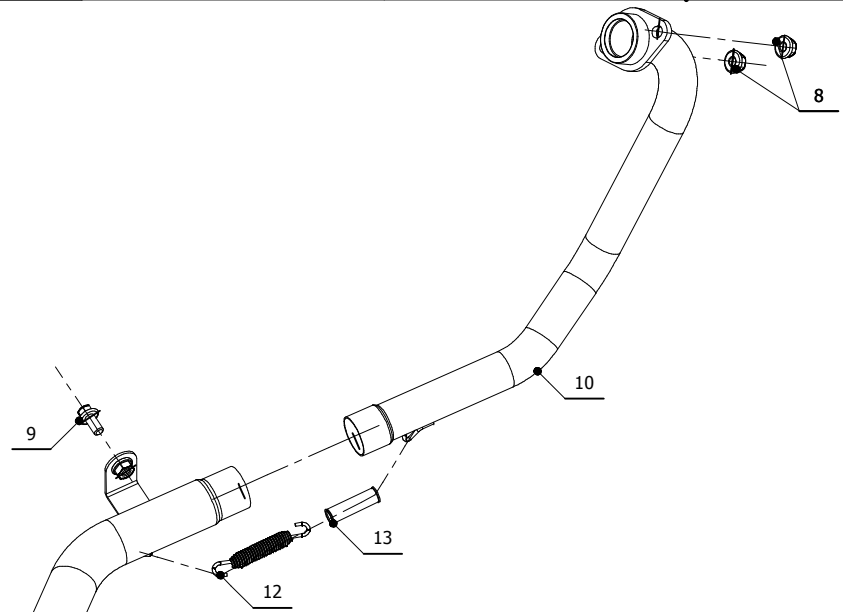

MODEL HONDA CBR 125 R

YEAR 2004-2010

LINE FULL SYSTEM

MUFFLER GP

SCHEMATIC

ELENCO PARTI / PARTS LIST

#	QTÀ / QTY	DESCRIZIONE / DESCRIPTION	CODICE / CODE
1	1	DB killer / DB killer	50.DK.021.0
2	1	Silenziatore / Muffler	GP
3	1	Protezione in gomma per staffa / Rubber protection for bracket	50.73.040.1
4	1	Staffa / Bracket	50.SS.001.0
5	1	Vite M8x50 / Screw M8x50	50.73.074.1
6	1	Rondella in alluminio / Aluminium washer	50.73.063.1
7	1	Distanziale in alluminio / Aluminium spacer(Øe.30 Øi.10,5 h.8)	50.SS.061.1
8	3	Dado M8 flangiato / Flanged nut M8	50.73.393.1
9	1	Vite M8x16 / Screw M8x16	50.73.006.1
10	1	Tubo di raccordo / Link pipe	9773H043S2A
11	1	Tubo di raccordo / Link pipe	9773H043S2B
12	2	Molla lunga / Long spring	50.71.080.1
13	2	Tubo in gomma per molla / Rubber pipe for spring	50.73.210.1

Catalytic Converter
Cod. ACC.033.A1
Optional for H.043.L2S - H.043.L6S - H.043.LXB
Included in H.043.L2S - H.043.L6S - H.043.LXB

APPLICAZIONI / APPLICATIONS

CODICE / CODE	SILENZIATORE / MUFFLE	TUBO / PIPE	FASCETTA / CLAMP	NOTE
H.043.L2S H.043.L6S H.043.LXB	CARBONIO / CARBON FIBER TITANIO / TITANIUM STEEL BLACK	INOX / ST. STEEL	INOX / ST. STEEL	CATALYTIC CONVERTER NOT INCLUDED
H.043.K2S H.043.K6S H.043.KXB	CARBONIO / CARBON FIBER TITANIO / TITANIUM STEEL BLACK	INOX / ST. STEEL	INOX / ST. STEEL	CATALYTIC CONVERTER INCLUDED