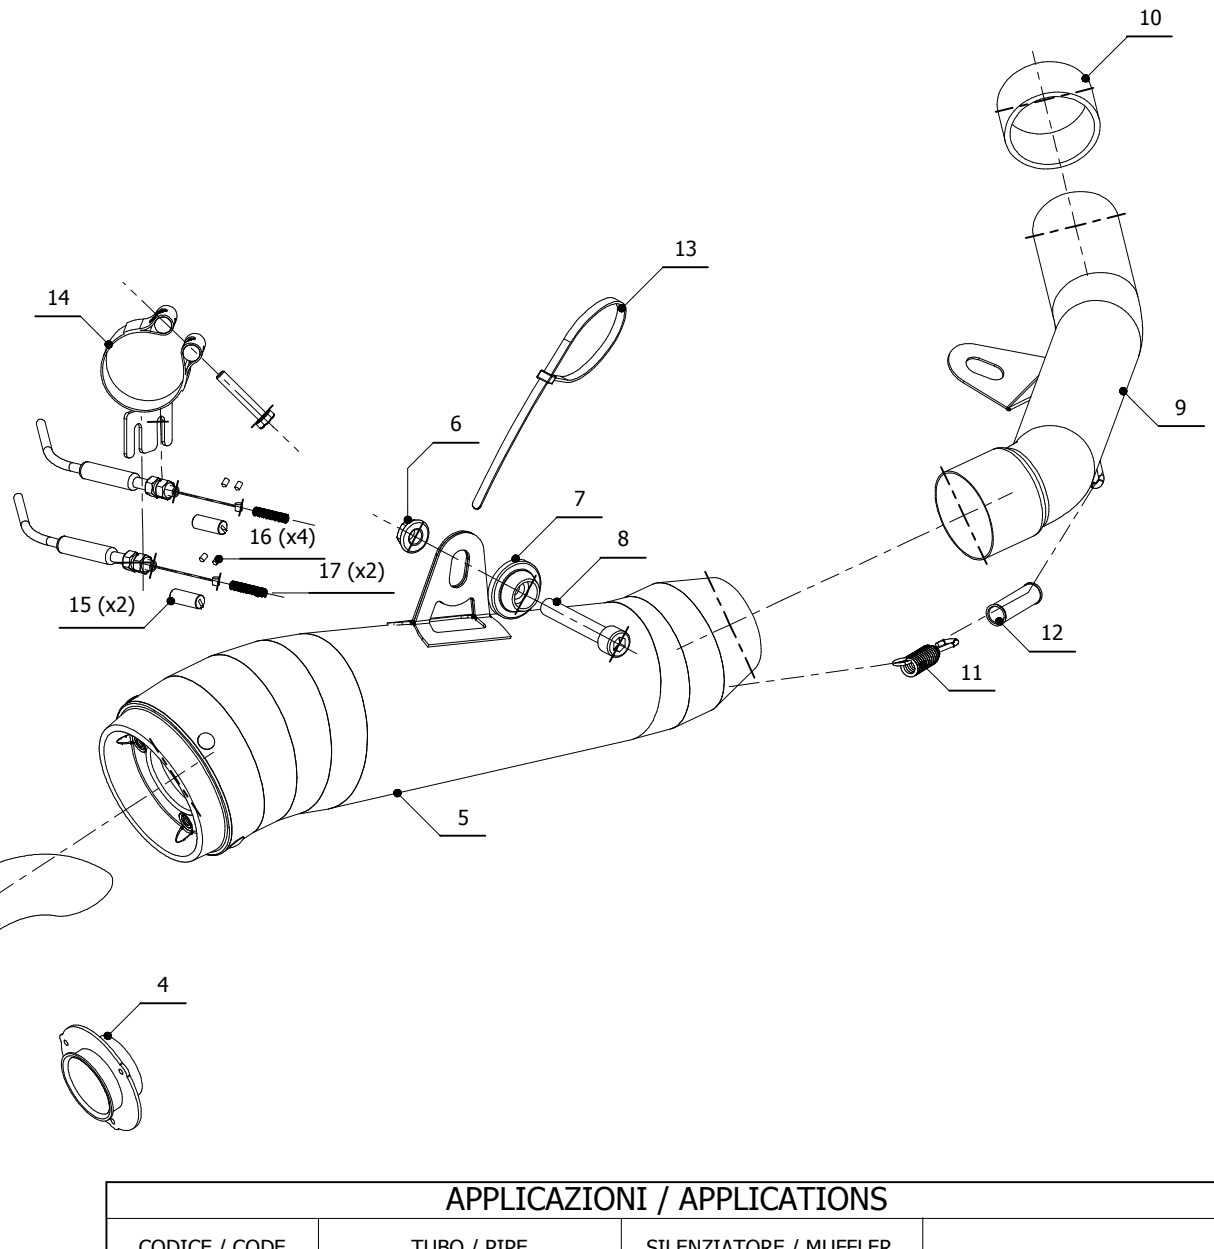

MODEL KAWASAKI Z 750

YEAR 2007 -->

LINE SPORT

MUFFLER GIBLI

SCHEMATIC

ELENCO PARTI / PARTS LIST

#	QTÀ / QTY	DESCRIZIONE / DESCRIPTION	CODICE / CODE
1	3	Vite M4 x 12 / Screw M4 x 12	50.73.438.1
2	3	Rondella M4 / Washer M4	50.73.440.1
3	1	DB killer / DB killer	50.DK.051.0
4	1	DB killer racing / Racing DB killer	50.DK.052.0
5	1	Silenziatore / Muffler	GIBLI
6	1	Dado 10 MA flangiato / Flanged nut 10 MA	50.73.332.1
7	1	Rondella alluminio / Aluminium washer	50.73.120.1
8	1	Vite M10x60 / Screw M10x60	50.73.135.1
9	1	Tubo di raccordo / Link pipe	9773K018S2
10	1	Guarnizione in grafite / Graphite bush	50.72.49.55.29
11	1	Molla corta / Short Spring	50.73.123.1
12	1	Tubo in gomma per molla / Rubber pipe for spring	50.73.210.1
13	1	Fascetta in nylon / Nylon clamp	50.73.361.1
14	1	Fascetta passacavi / fairlead clamp	50.SS.139.0
15	2	Morsetti in alluminio / Aluminium clamps	50.73.138.1
16	4	Grani M3 / Grub screws M3	50.73.140.1
17	2	Molla / Spring	50.73.142.1

APPLICAZIONI / APPLICATIONS

CODICE / CODE	TUBO / PIPE	SILENZIATORE / MUFFLER
K.018.LGX	INOX / ST. STEEL	INOX / ST. STEEL