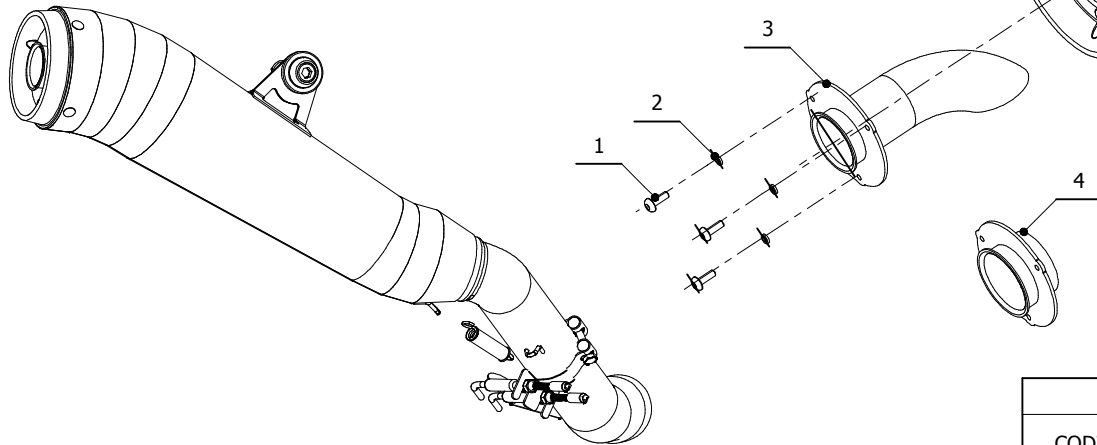

MODEL KAWASAKI Z 750

YEAR 2007 -->

LINE SPORT

MUFFLER GIBLI

SCHEMATIC

ELENCO PARTI / PARTS LIST

#	QTÀ / QTY	DESCRIZIONE / DESCRIPTION	CODICE / CODE
1	3	Vite M4 x 12 / Screw M4 x 12	50.73.438.1
2	3	Rondella M4 / Washer M4	50.73.440.1
3	1	DB killer / DB killer	50.DK.051.0
4	1	DB killer racing / Racing DB killer	50.DK.052.0
5	1	Silenziatore / Muffler	GIBLI
6	1	Dado 10 MA flangiato / Flanged nut 10 MA	50.73.332.1
7	1	Rondella alluminio / Aluminium washer	50.73.120.1
8	1	Vite M10x60 / Screw M10x60	50.73.135.1
9	1	Tubo di raccordo / Link pipe	9773K018S2
10	1	Guarnizione in grafite / Graphite bush	50.72.49.55.29
11	1	Molla corta / Short Spring	50.73.123.1
12	1	Tubo in gomma per molla / Rubber pipe for spring	50.73.210.1
13	1	Fascetta in nylon / Nylon clamp	50.73.361.1
14	1	Fascetta passacavi / fairlead clamp	50.SS.139.0
15	2	Morsetti in alluminio / Aluminium clamps	50.73.138.1
16	4	Grani M3 / Grub screws M3	50.73.140.1
17	2	Molla / Spring	50.73.142.1

APPLICAZIONI / APPLICATIONS

CODICE / CODE	TUBO / PIPE	SILENZIATORE / MUFFLER
K.018.LGX	INOX / ST. STEEL	INOX / ST. STEEL