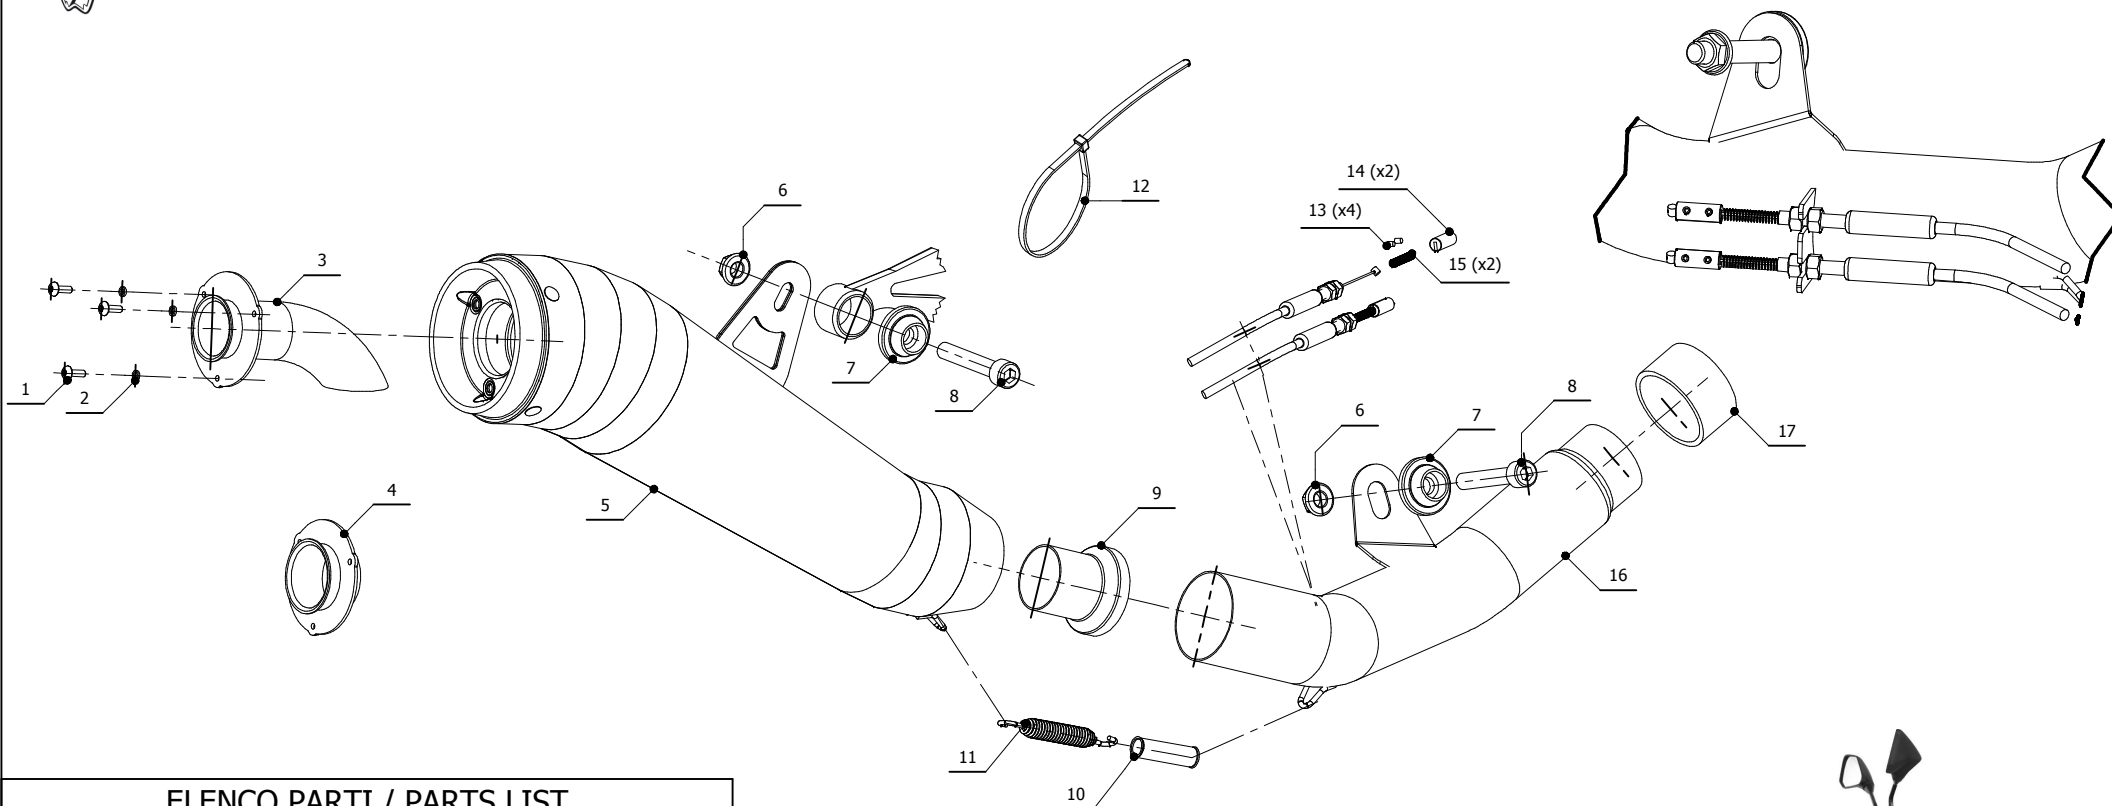

MODEL KAWASAKI Z800

YEAR 2013 -->

LINE SPORT

MUFFLER GHIBLI

SCHEMATIC

ELENCO PARTI / PARTS LIST

#	QTÀ / QTY	DESCRIZIONE / DESCRIPTION	CODICE / CODE
1	3	Vite M4 x 12 / Screw M4 x 12	50.73.438.1
2	3	Rondella M4 / Washer M4	50.73.440.1
3	1	DB killer / DB killer	50.DK.051.0
4	1	DB killer racing / Racing DB killer	50.DK.052.0
5	1	Silenziatore / Muffler	GHIBLI
6	2	Dado 10 MA flangiato / Flanged nut 10 MA	50.73.332.1
7	2	Rondella alluminio / Aluminium washer	50.73.120.1
8	2	Vite M10x60 / Screw M10x60	50.73.135.1
9	1	DB killer / DB killer	50.DK.065.0
10	1	Tubo in gomma per molla / Rubber pipe for spring	50.73.210.1
11	1	Molla media / Middle spring	50.73.359.1
12	1	Fascetta in nylon / Nylon clamp	50.73.361.1
13	4	Grani M3 / Grub screws M3	50.73.140.1
14	2	Morsetti in alluminio / Aluminium clamps	50.73.138.1
15	2	Molla / Spring	50.73.142.1
16	1	Tubo di raccordo / Link pipe	9773K032SGX
17	1	Guarnizione in grafite / Graphite bush	50.72.49.55.29

APPLICAZIONI / APPLICATIONS

CODICE / CODE	TUBO / PIPE	SILENZIATORE / MUFFLER
K.032.LGX	INOX / ST. STEEL	INOX / ST. STEEL