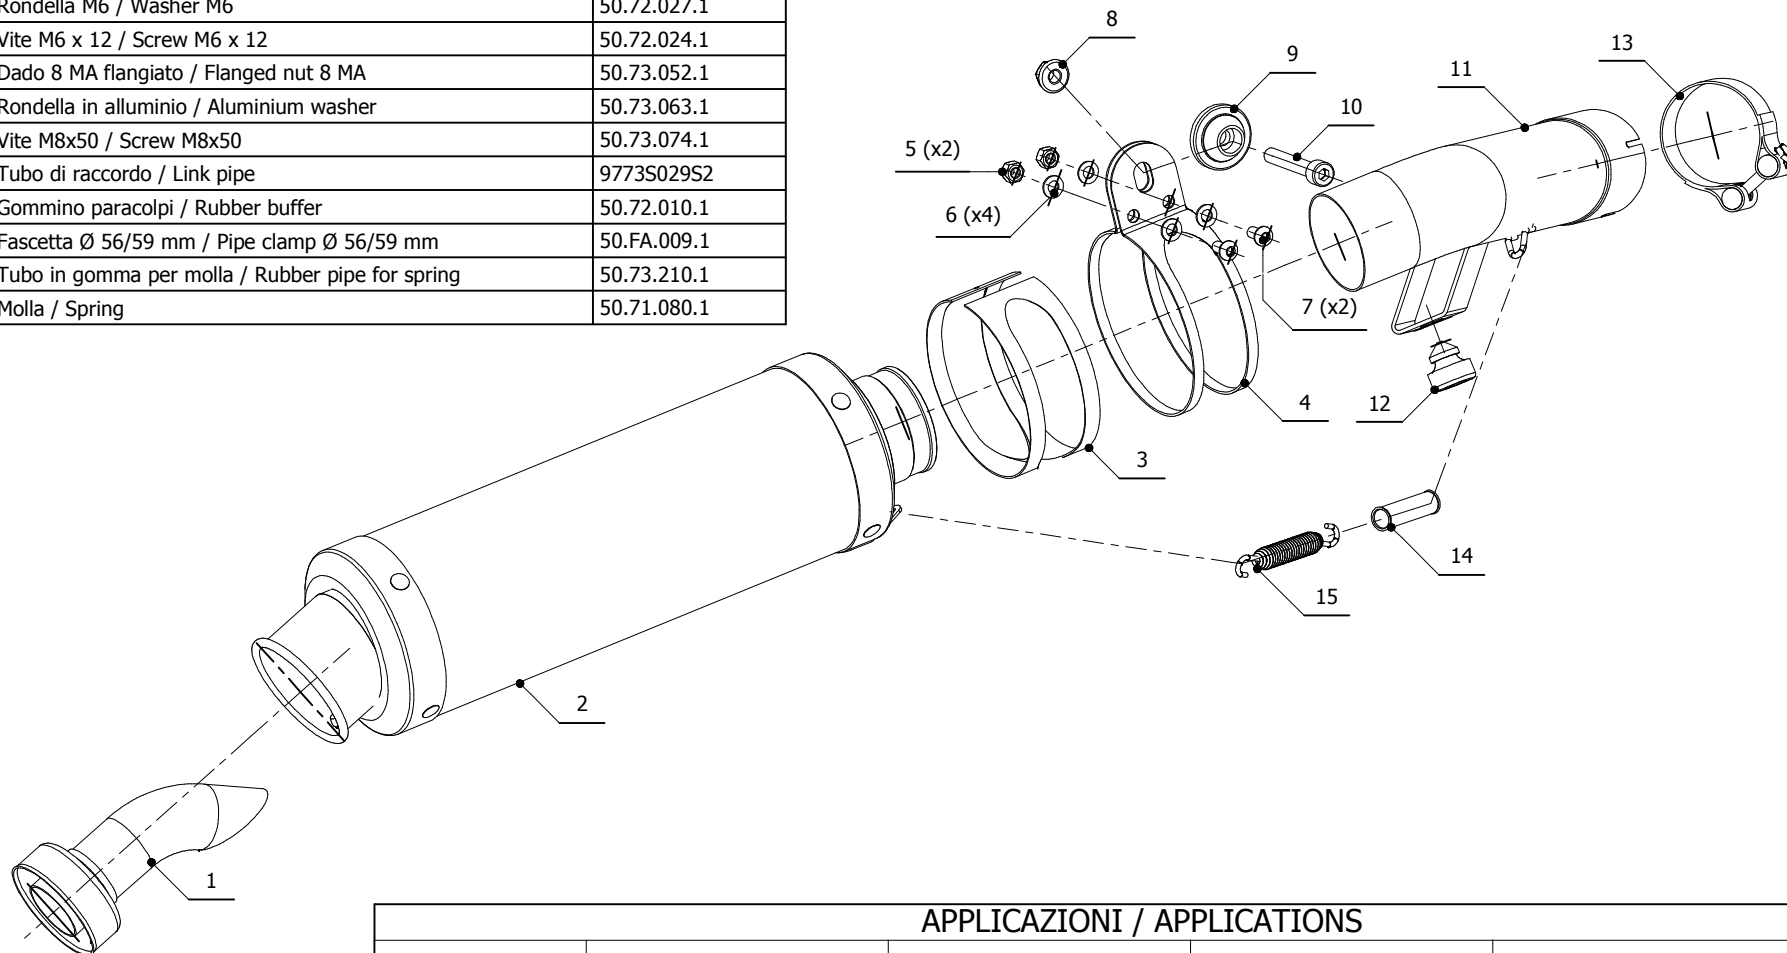

MODEL SUZUKI GSF 650 BANDIT
SUZUKI GSX 650 F

YEAR 2007-->
2008-->

LINE SPORT

MUFFLER GP

SCHEMATIC

ELENCO PARTI / PARTS LIST

#	QTÀ / QTY	DESCRIZIONE / DESCRIPTION	CODICE / CODE
1	1	DB killer / DB killer	50.DK.020.0
2	1	Silenziatore / Muffler	GP
3	1	Protezione in gomma per staffa / Rubber protection for bracket	50.73.077.1
4	1	Staffa / Bracket	50.SS.241.1
5	2	Dado M6 / Nut M6	50.72.038.1
6	4	Rondella M6 / Washer M6	50.72.027.1
7	2	Vite M6 x 12 / Screw M6 x 12	50.72.024.1
8	1	Dado 8 MA flangiato / Flanged nut 8 MA	50.73.052.1
9	1	Rondella in alluminio / Aluminium washer	50.73.063.1
10	1	Vite M8x50 / Screw M8x50	50.73.074.1
11	1	Tubo di raccordo / Link pipe	9773S029S2
12	1	Gommino paracolpi / Rubber buffer	50.72.010.1
13	1	Fascetta Ø 56/59 mm / Pipe clamp Ø 56/59 mm	50.FA.009.1
14	1	Tubo in gomma per molla / Rubber pipe for spring	50.73.210.1
15	1	Molla / Spring	50.71.080.1

APPLICAZIONI / APPLICATIONS

CODICE / CODE	TUBO / PIPE	SILENZIATORE / MUFFLER	FASCETTA / CLAMP
S.030.L2S	INOX / ST. STEEL	CARBONIO / CARBON FIBER	INOX / ST. STEEL
S.030.L6S	INOX / ST. STEEL	TITANIO / TITANIUM	INOX / ST. STEEL