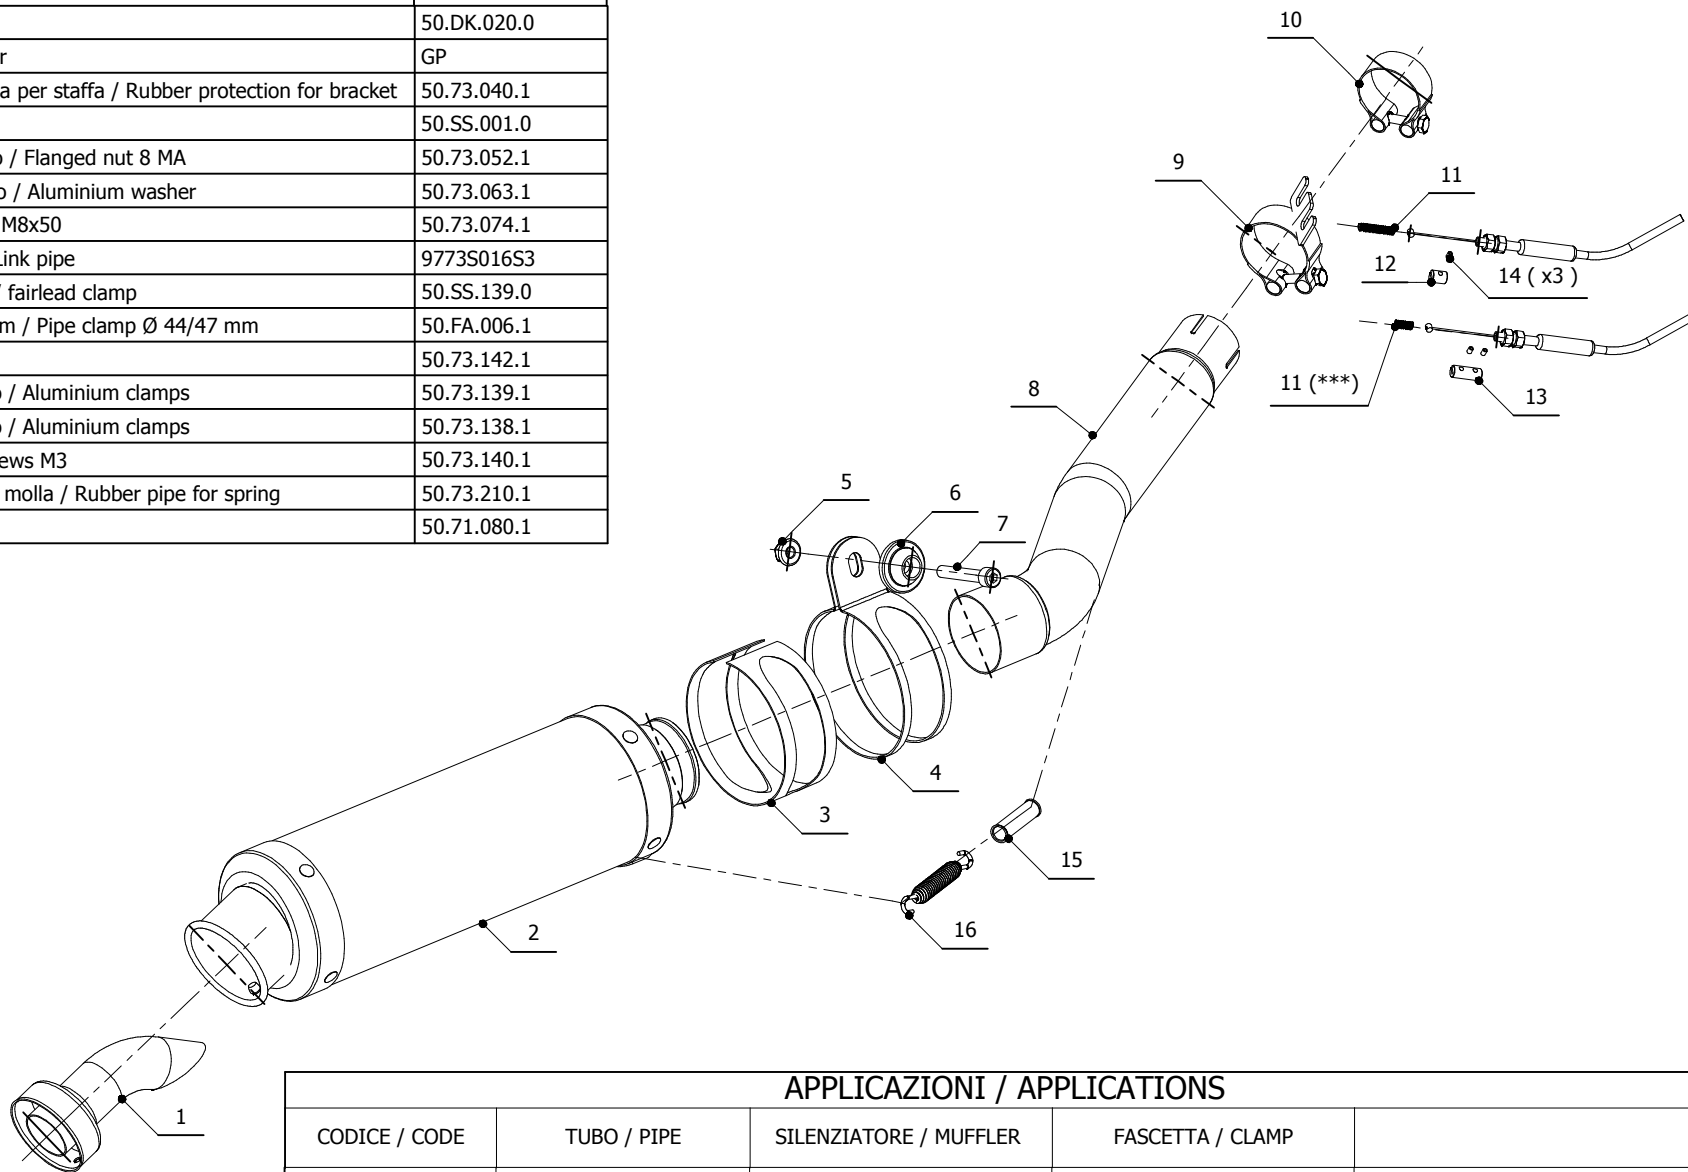

MODEL SUZUKI GSX-R 1000

YEAR 2005-2006

LINE SPORT

MUFFLER GP

SCHEMATIC

ELENCO PARTI / PARTS LIST

#	QTÀ / QTY	DESCRIZIONE / DESCRIPTION	CODICE / CODE
1	1	DB killer / DB killer	50.DK.020.0
2	1	Silenziatore / Muffler	GP
3	1	Protezione in gomma per staffa / Rubber protection for bracket	50.73.040.1
4	1	Staffa / Bracket	50.SS.001.0
5	1	Dado 8 MA flangiato / Flanged nut 8 MA	50.73.052.1
6	1	Rondella in alluminio / Aluminium washer	50.73.063.1
7	1	Vite M8x50 / Screw M8x50	50.73.074.1
8	1	Tubo di raccordo / Link pipe	9773S016S3
9	1	Fascetta passacavi / fairlead clamp	50.SS.139.0
10	1	Fascetta Ø 44/47 mm / Pipe clamp Ø 44/47 mm	50.FA.006.1
11	2	Molla / Spring	50.73.142.1
12	1	Morsetti in alluminio / Aluminium clamps	50.73.139.1
13	1	Morsetti in alluminio / Aluminium clamps	50.73.138.1
14	3	Grani M3 / Grub screws M3	50.73.140.1
15	1	Tubo in gomma per molla / Rubber pipe for spring	50.73.210.1
16	1	Molla / Spring	50.71.080.1

*** Tagliare a metà la molla / Cut in half the spring

APPLICAZIONI / APPLICATIONS

CODICE / CODE	TUBO / PIPE	SILENZIATORE / MUFFLER	FASCETTA / CLAMP
S.016.L2S	INOX / ST. STEEL	CARBONIO / CARBON FIBER	INOX / ST. STEEL
S.016.L6S	INOX / ST. STEEL	TITANIO / TITANIUM	INOX / ST. STEEL