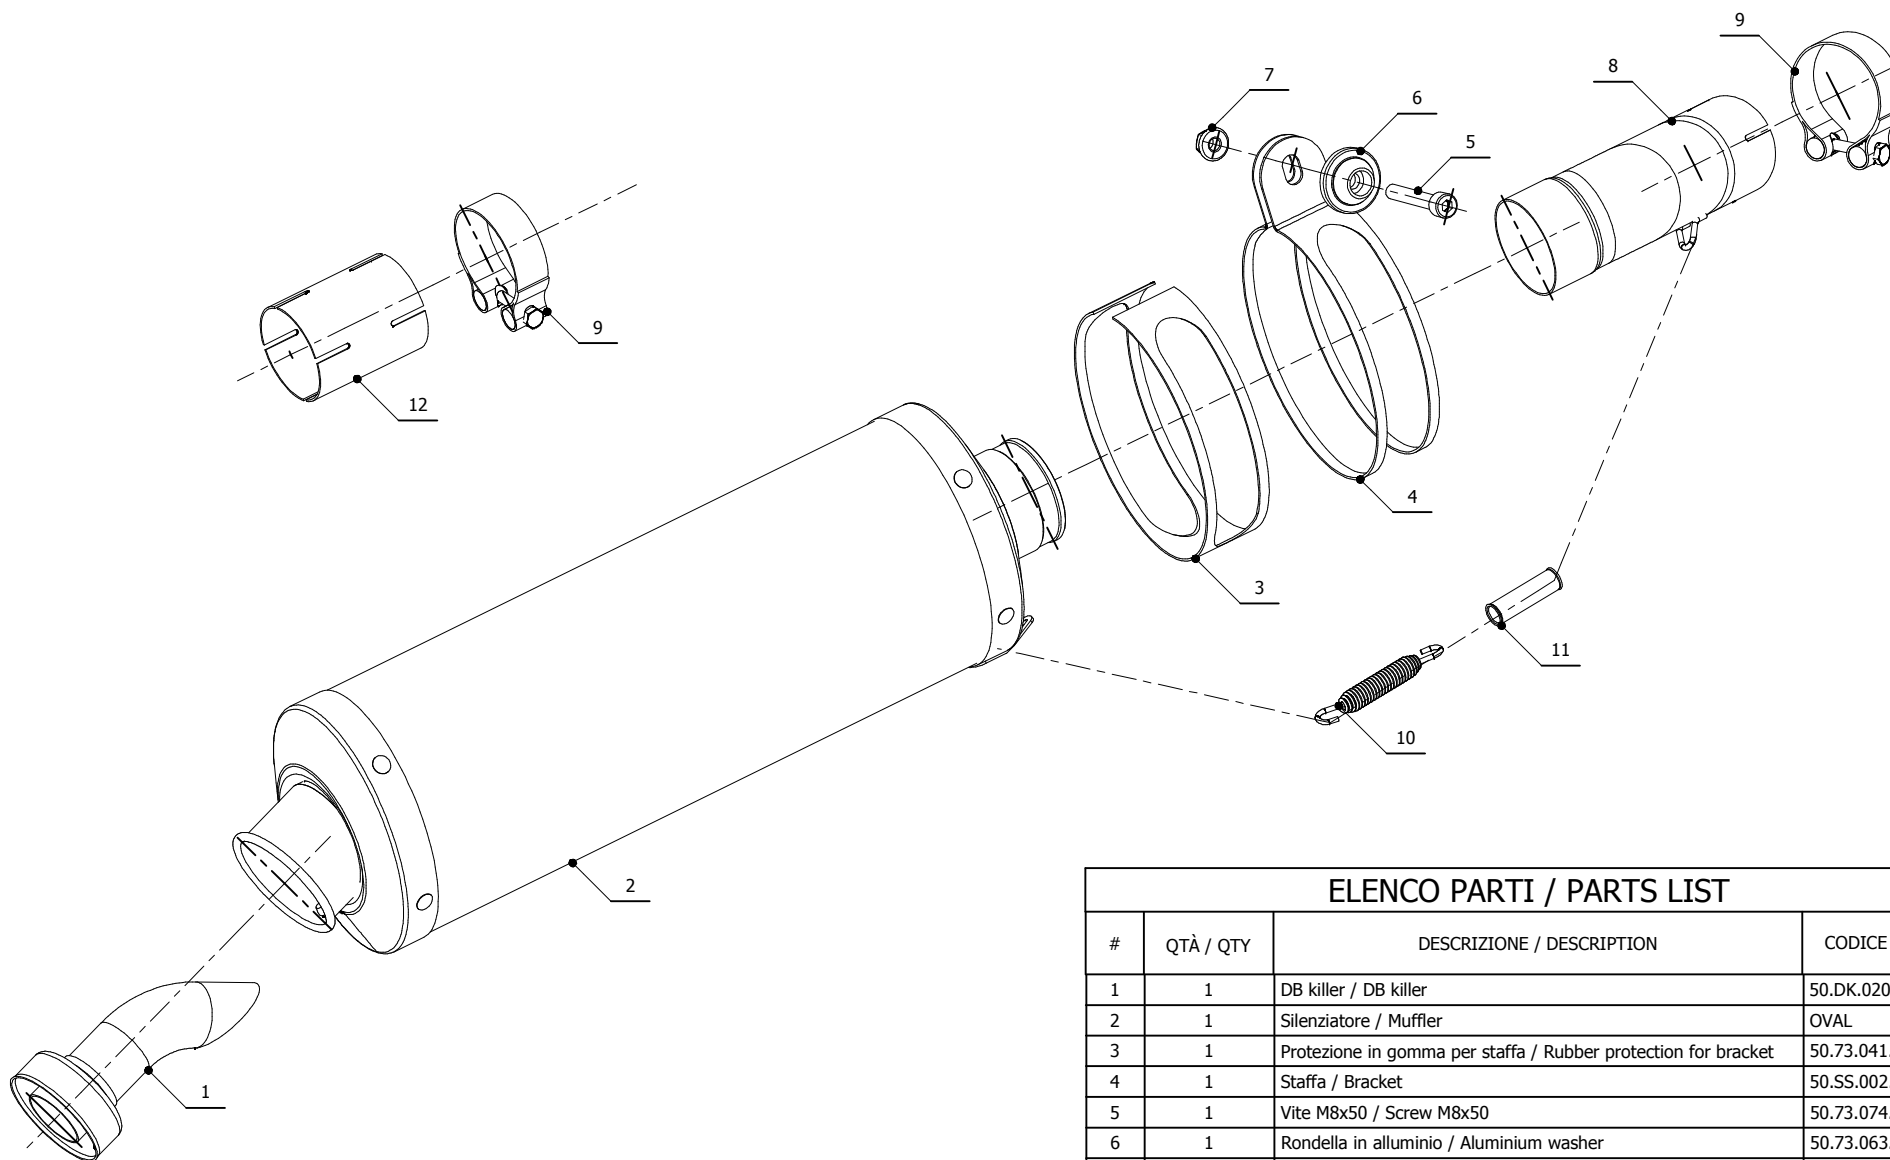

MODEL SUZUKI SV 650

YEAR 1999-2002

LINE SPORT

MUFFLER OVAL

SCHEMATIC

ELENCO PARTI / PARTS LIST

#	QTÀ / QTY	DESCRIZIONE / DESCRIPTION	CODICE / CODE
1	1	DB killer / DB killer	50.DK.020.0
2	1	Silenziatore / Muffler	OVAL
3	1	Protezione in gomma per staffa / Rubber protection for bracket	50.73.041.1
4	1	Staffa / Bracket	50.SS.002.0
5	1	Vite M8x50 / Screw M8x50	50.73.074.1
6	1	Rondella in alluminio / Aluminium washer	50.73.063.1
7	1	Dado 8 MA flangiato / Flanged nut 8 MA	50.73.052.1
8	1	Tubo di raccordo / Link pipe	9773S004S2
9	2	Fascetta Ø 56/59 mm / Pipe clamp Ø 56/59 mm	50.FA.009.1
10	1	Molla / Spring	50.71.080.1
11	1	Tubo in gomma per molla / Rubber pipe for spring	50.73.210.1
12	1	Manicotto / Connecting sockets	50.MS.010.0

APPLICAZIONI / APPLICATIONS

CODICE / CODE	TUBO / PIPE	SILENZIATORE / MUFFLER	FASCETTA / CLAMP
S.004.LE	INOX / ST. STEEL	CARBONIO / CARBON FIBER	INOX / ST. STEEL
S.004.LN	INOX / ST. STEEL	TITANIO / TITANIUM	INOX / ST. STEEL