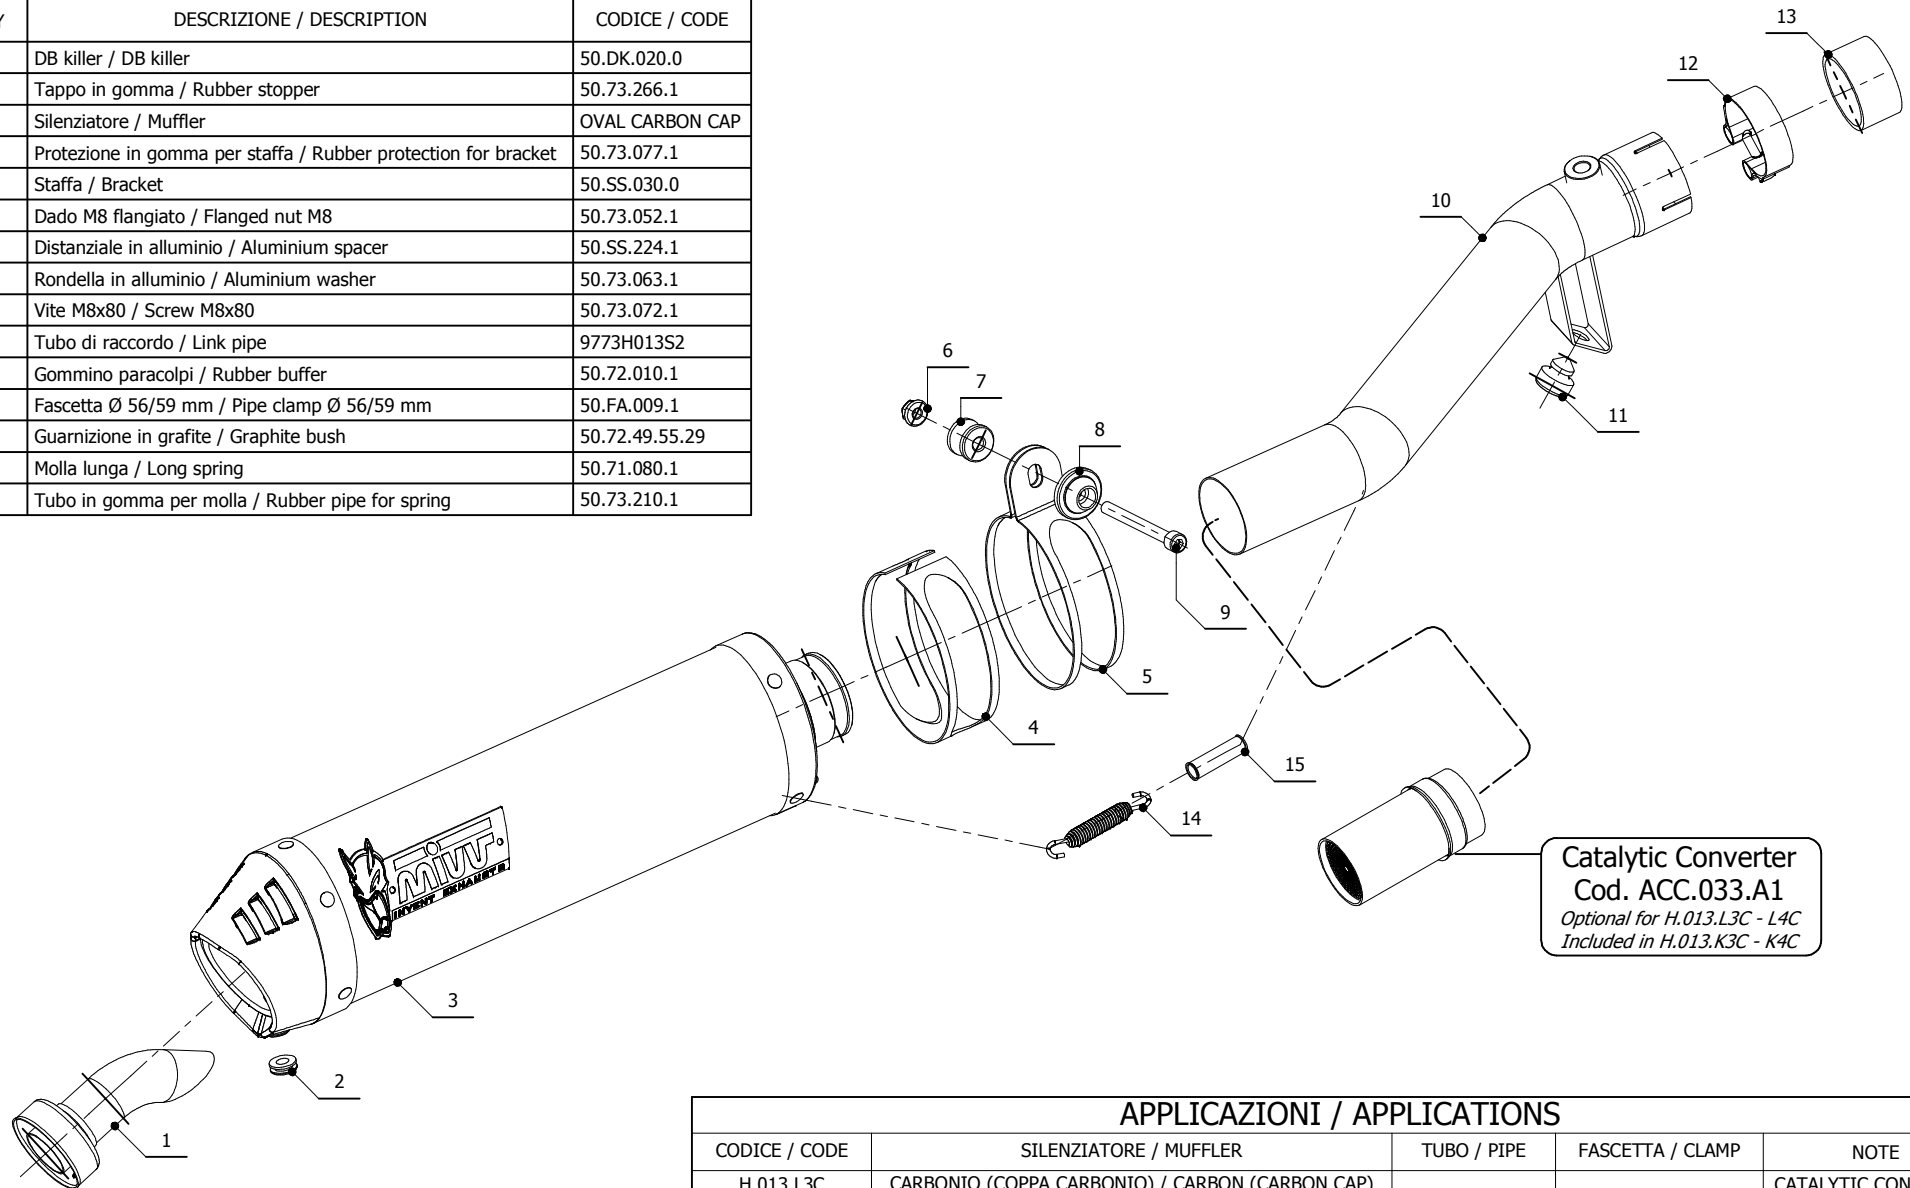

MODEL HONDA CBR 600 F

YEAR 2001 - 2010

LINE SLIP ON

MUFFLER OVAL CARBON CAP

SCHEMATIC

ELENCO PARTI / PARTS LIST

#	QTÀ / QTY	DESCRIZIONE / DESCRIPTION	CODICE / CODE
1	1	DB killer / DB killer	50.DK.020.0
2	1	Tappo in gomma / Rubber stopper	50.73.266.1
3	1	Silenziatore / Muffler	OVAL CARBON CAP
4	1	Protezione in gomma per staffa / Rubber protection for bracket	50.73.077.1
5	1	Staffa / Bracket	50.SS.030.0
6	1	Dado M8 flangiato / Flanged nut M8	50.73.052.1
7	1	Distanziale in alluminio / Aluminium spacer	50.SS.224.1
8	1	Rondella in alluminio / Aluminium washer	50.73.063.1
9	1	Vite M8x80 / Screw M8x80	50.73.072.1
10	1	Tubo di raccordo / Link pipe	9773H013S2
11	1	Gommino paracolpi / Rubber buffer	50.72.010.1
12	1	Fascetta Ø 56/59 mm / Pipe clamp Ø 56/59 mm	50.FA.009.1
13	1	Guarnizione in grafite / Graphite bush	50.72.49.55.29
14	1	Molla lunga / Long spring	50.71.080.1
15	1	Tubo in gomma per molla / Rubber pipe for spring	50.73.210.1

Catalytic Converter
Cod. ACC.033.A1
Optional for H.013.L3C - L4C
Included in H.013.K3C - K4C

APPLICAZIONI / APPLICATIONS

CODICE / CODE	SILENZIATORE / MUFFLER	TUBO / PIPE	FASCETTA / CLAMP	NOTE
H.013.L3C H.013.L4C	CARBONIO (COPPA CARBONIO) / CARBON (CARBON CAP) TITANIO (COPPA CARBONIO) / TITANIUM (CARBON CAP)	INOX / ST.STEEL	INOX / ST.STEEL	CATALYTIC CONVERTER NOT INCLUDED
H.013.K3C H.013.K4C	CARBONIO (COPPA CARBONIO) / CARBON (CARBON CAP) TITANIO (COPPA CARBONIO) / TITANIUM (CARBON CAP)	INOX / ST.STEEL	INOX / ST.STEEL	CATALYTIC CONVERTER INCLUDED