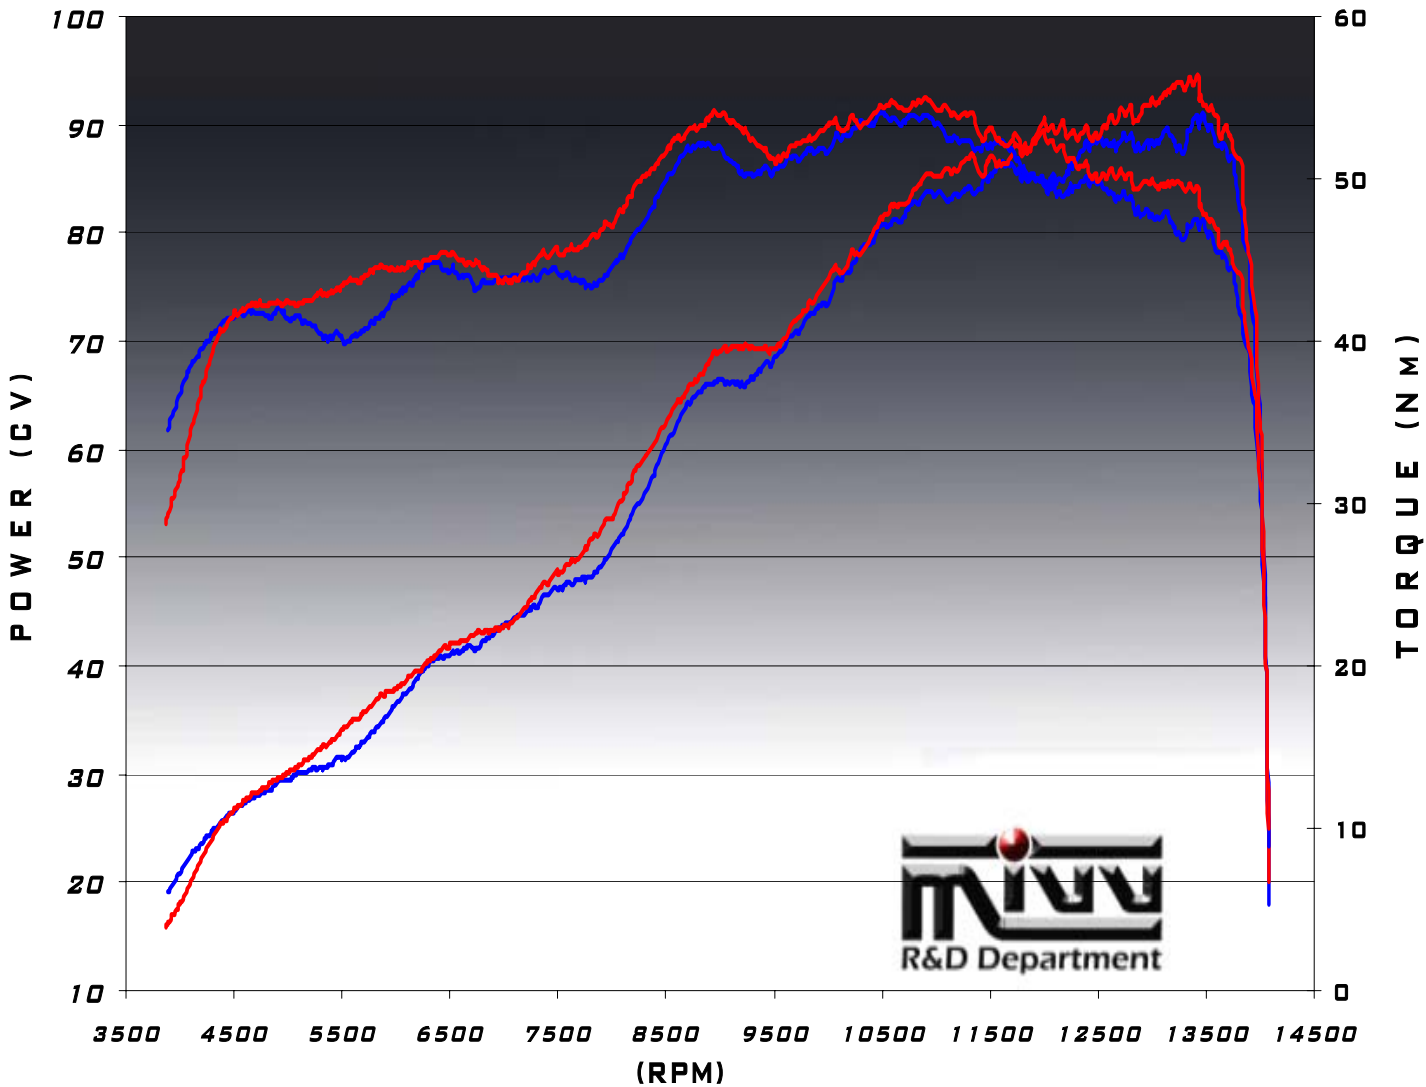

MIVV SPA
 ZONA INDUSTRIALE - 64027 SANT'OMERO (TE)
 TEL 0039-0861-81201 - FAX 0039-0861- 8120240
 WWW.MIVV.IT - MOTO@MIVV.IT

SUZUKI GSX 600 R '01

ENVIRONMENTAL CONDITION

BAROMETRIC PRESSURE : 1001 MBAR
 AIR TEMPERATURE : 27 °C

WEIGHT (KG)

SILENCER	STOCK	MIVV RACING			
	2.8	CARBON		ALUMINIUM	TITANIUM
		ROUND	OVAL	ROUND	OVAL
		2.11	2.14	2.66	2.36

INCREASE OF THE MAX POWER*

+3.6 % / 13400 RPM

*(THIS PERFORMANCE SUBJECT TO CHANGE WITH DIFFERENT ENVIRONMENTAL AND MOTORCYCLE CONDITION)