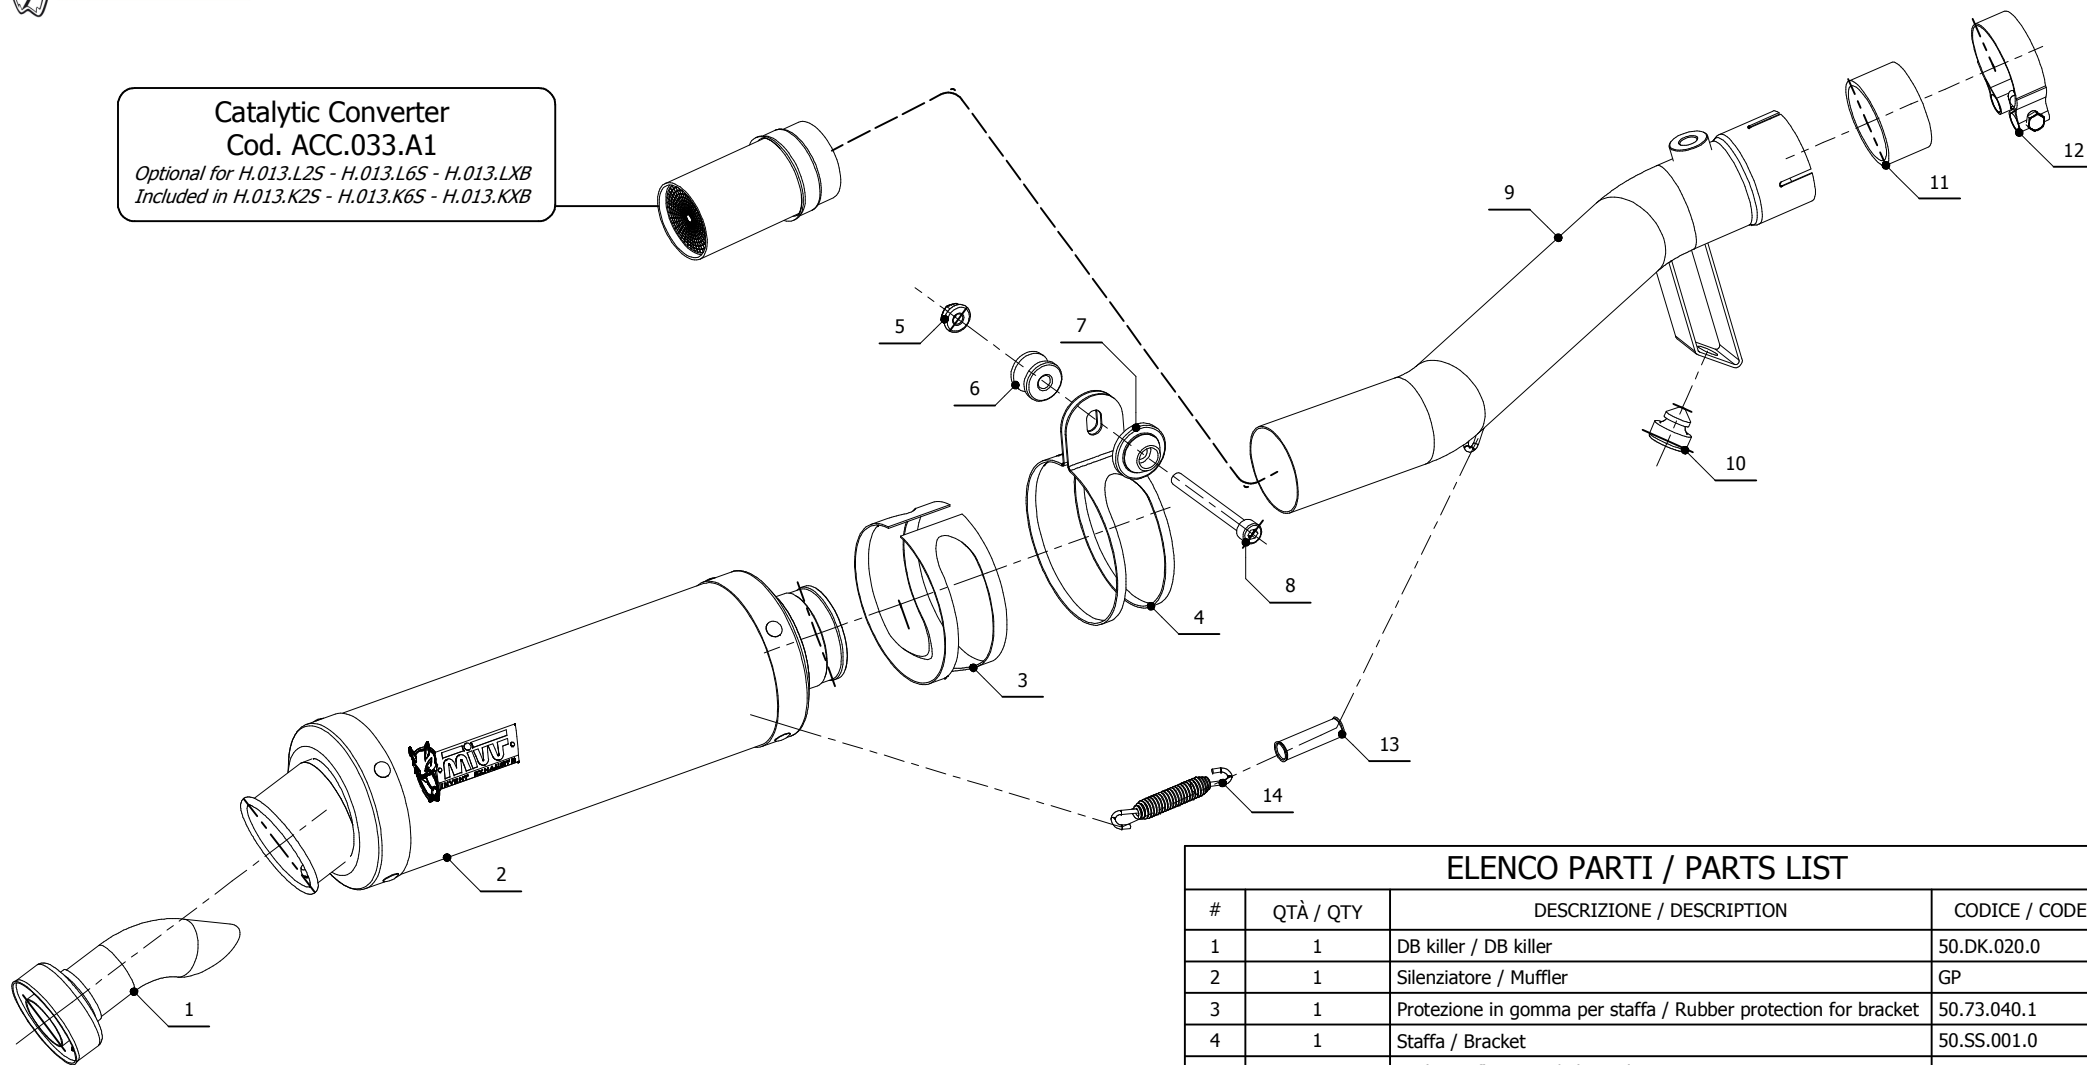

MODEL HONDA CBR 600 F

YEAR 2001 - 2010

LINE SLIP ON

MUFFLER GP

SCHEMATIC

Catalytic Converter
Cod. ACC.033.A1
Optional for H.013.L2S - H.013.L6S - H.013.LXB
Included in H.013.K2S - H.013.K6S - H.013.KXB

ELENCO PARTI / PARTS LIST

#	QTÀ / QTY	DESCRIZIONE / DESCRIPTION	CODICE / CODE
1	1	DB killer / DB killer	50.DK.020.0
2	1	Silenziatore / Muffler	GP
3	1	Protezione in gomma per staffa / Rubber protection for bracket	50.73.040.1
4	1	Staffa / Bracket	50.SS.001.0
5	1	Dado M8 flangiato / Flanged nut M8	50.73.052.1
6	1	Distanziale in alluminio / Aluminium spacer	50.SS.224.1
7	1	Rondella in alluminio / Aluminium washer	50.73.063.1
8	1	Vite M8x80 / Screw M8x80	50.73.072.1
9	1	Tubo di raccordo / Link pipe	9773H013S2
10	1	Gommino paracolpi / Rubber buffer	50.72.010.1
11	1	Guarnizione in grafite / Graphite bush	50.72.49.55.29
12	1	Fascetta Ø 56/59 mm / Pipe clamp Ø 56/59 mm	50.FA.009.1
13	1	Tubo in gomma per molla / Rubber pipe for spring	50.73.210.1
14	1	Molla lunga / Long spring	50.71.080.1