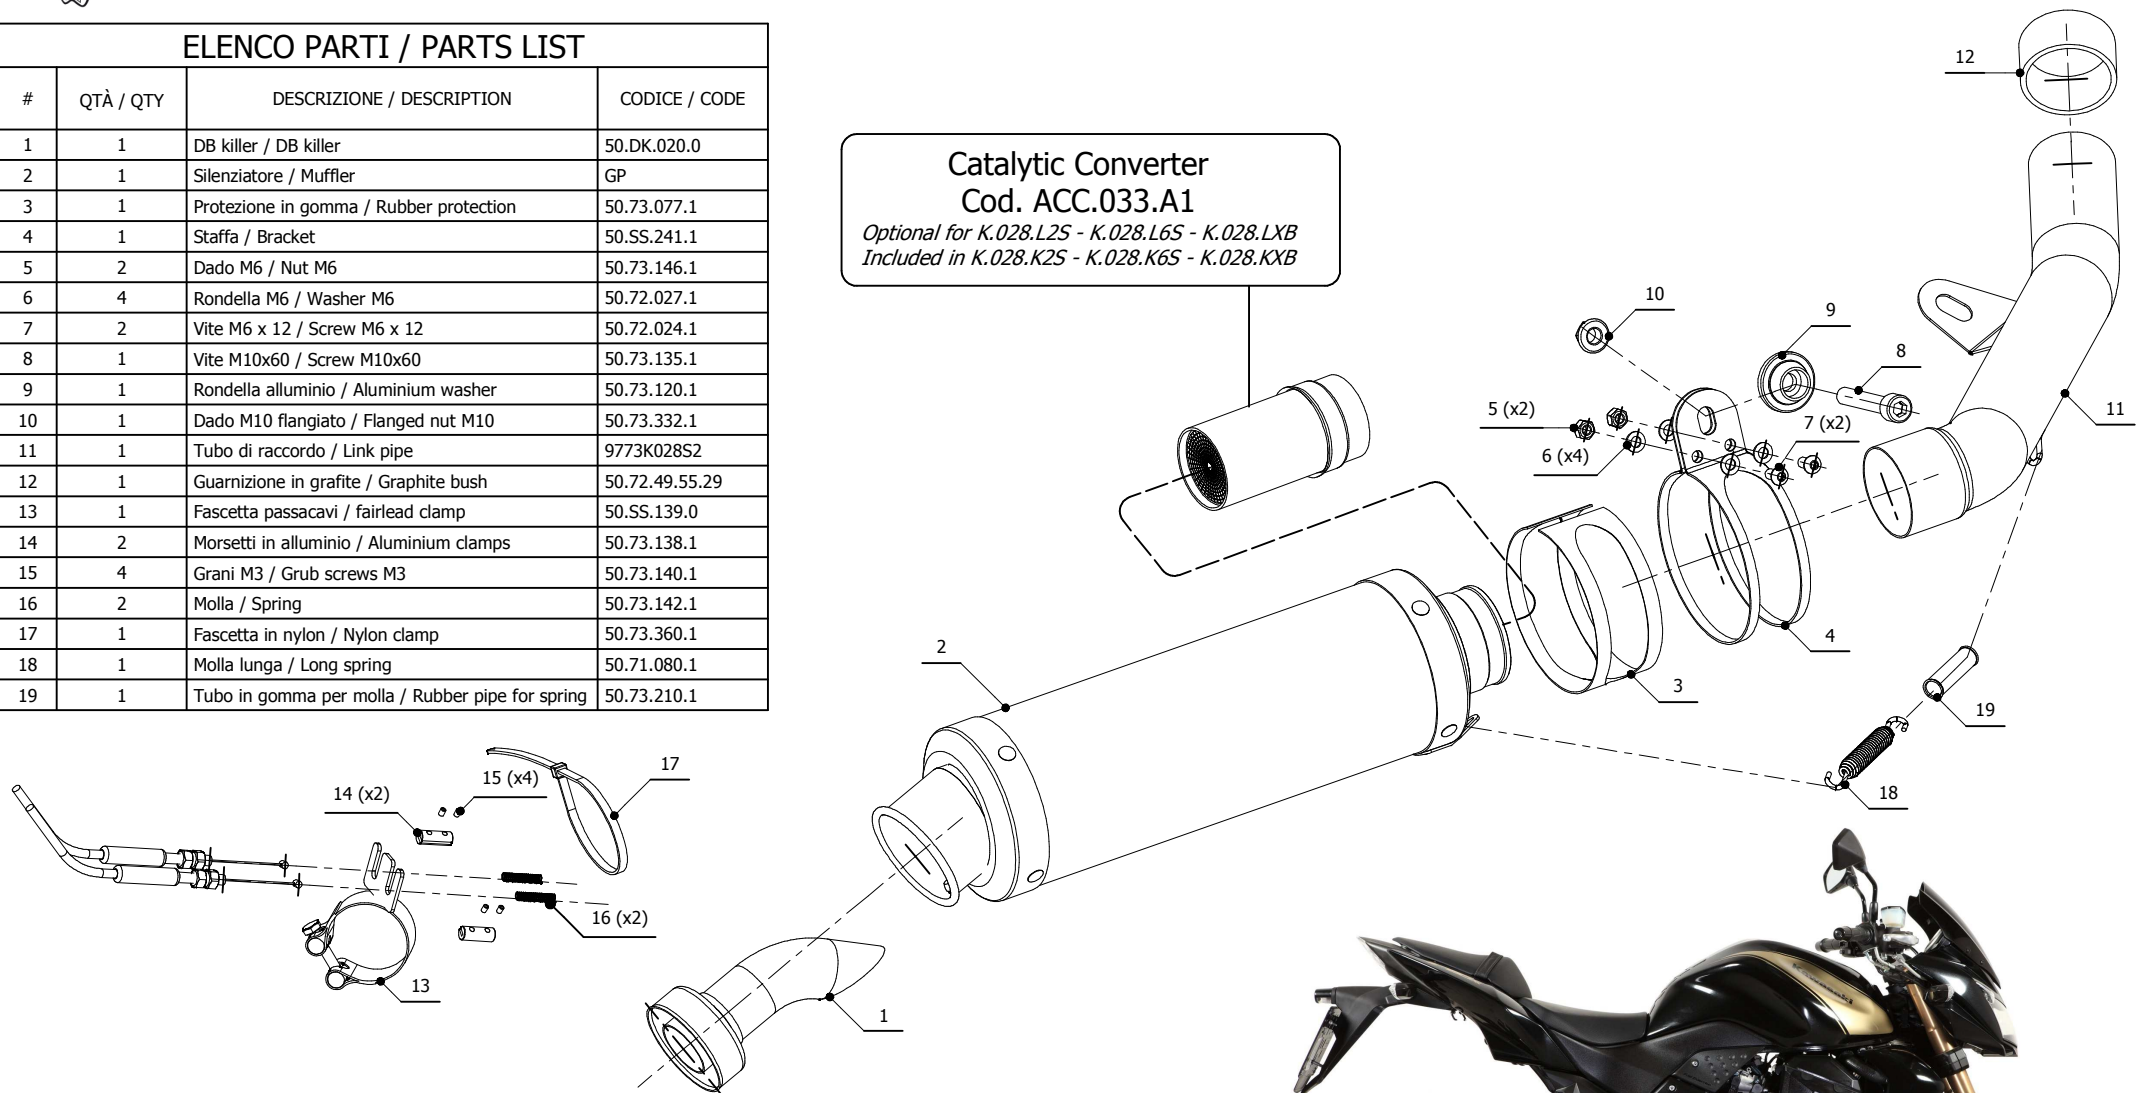

MODEL KAWASAKI Z 750 R

YEAR 2011 - 2014

LINE SLIP ON

MUFFLER GP

SCHEMATIC

ELENCO PARTI / PARTS LIST

#	QTÀ / QTY	DESCRIZIONE / DESCRIPTION	CODICE / CODE
1	1	DB killer / DB killer	50.DK.020.0
2	1	Silenziatore / Muffler	GP
3	1	Protezione in gomma / Rubber protection	50.73.077.1
4	1	Staffa / Bracket	50.SS.241.1
5	2	Dado M6 / Nut M6	50.73.146.1
6	4	Rondella M6 / Washer M6	50.72.027.1
7	2	Vite M6 x 12 / Screw M6 x 12	50.72.024.1
8	1	Vite M10x60 / Screw M10x60	50.73.135.1
9	1	Rondella alluminio / Aluminium washer	50.73.120.1
10	1	Dado M10 flangiato / Flanged nut M10	50.73.332.1
11	1	Tubo di raccordo / Link pipe	9773K028S2
12	1	Guarnizione in grafite / Graphite bush	50.72.49.55.29
13	1	Fascetta passacavi / fairlead clamp	50.SS.139.0
14	2	Morsetti in alluminio / Aluminium clamps	50.73.138.1
15	4	Grani M3 / Grub screws M3	50.73.140.1
16	2	Molla / Spring	50.73.142.1
17	1	Fascetta in nylon / Nylon clamp	50.73.360.1
18	1	Molla lunga / Long spring	50.71.080.1
19	1	Tubo in gomma per molla / Rubber pipe for spring	50.73.210.1

**Catalytic Converter
Cod. ACC.033.A1**

*Optional for K.028.L2S - K.028.L6S - K.028.LXB
Included in K.028.K2S - K.028.K6S - K.028.KXB*

APPLICAZIONI / APPLICATIONS

CODICE / CODE	SILENZIATORE / MUFFLER	TUBO / PIPE	FASCETTA / CLAMP	NOTE
K.028.L2S K.028.L6S K.028.LXB	CARBONIO / CARBON FIBER TITANIO / TITANIUM STEEL BLACK	INOX / ST. STEEL	INOX / ST. STEEL	CATALYTIC CONVERTER NOT INCLUDED
K.028.K2S K.028.K6S K.028.KXB	CARBONIO / CARBON FIBER TITANIO / TITANIUM STEEL BLACK	INOX / ST. STEEL	INOX / ST. STEEL	CATALYTIC CONVERTER INCLUDED