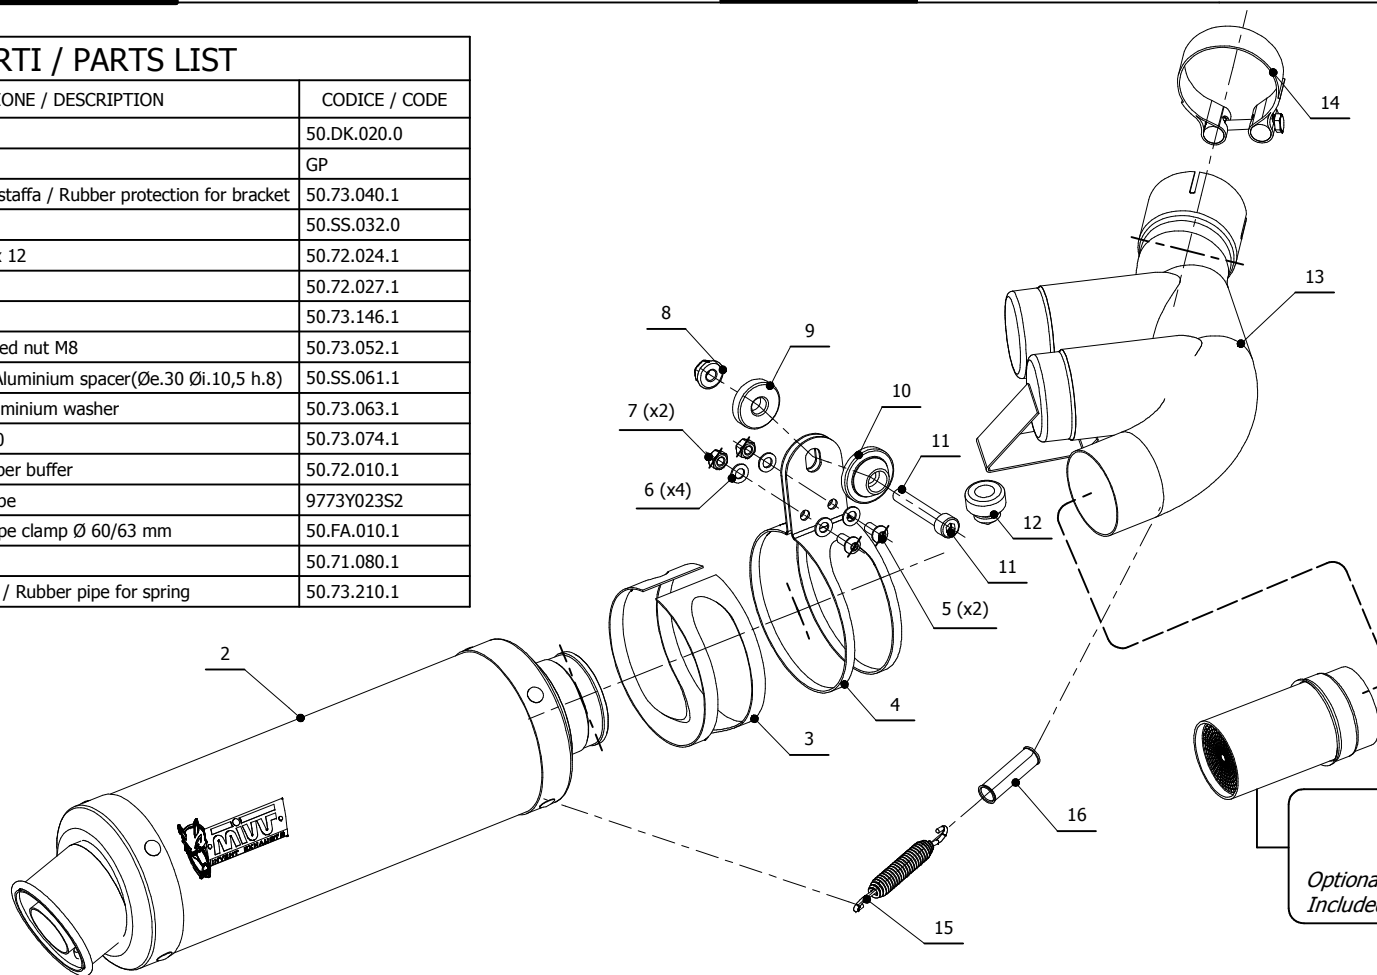

MODEL YAMAHA FZ1 / FZ1 FAZER

YEAR 2006 - 2016

LINE SLIP ON

MUFFLER GP

SCHEMATIC

ELENCO PARTI / PARTS LIST

#	QTÀ / QTY	DESCRIZIONE / DESCRIPTION	CODICE / CODE
1	1	DB killer / DB killer	50.DK.020.0
2	1	Silenziatore / Muffler	GP
3	1	Protezione in gomma per staffa / Rubber protection for bracket	50.73.040.1
4	1	Staffa / Bracket	50.SS.032.0
5	2	Vite M6 x 12 / Screw M6 x 12	50.72.024.1
6	4	Rondella M6 / Washer M6	50.72.027.1
7	2	Dado M6 / Nut M6	50.73.146.1
8	1	Dado M8 flangiato / Flanged nut M8	50.73.052.1
9	1	Distanziale in alluminio / Aluminium spacer(Øe.30 Øi.10,5 h.8)	50.SS.061.1
10	1	Rondella in alluminio / Aluminium washer	50.73.063.1
11	1	Vite M8x50 / Screw M8x50	50.73.074.1
12	1	Gommino paracolpi / Rubber buffer	50.72.010.1
13	1	Tubo di raccordo / Link pipe	9773Y023S2
14	1	Fascetta Ø 60/63 mm / Pipe clamp Ø 60/63 mm	50.FA.010.1
15	1	Molla lunga / Long spring	50.71.080.1
16	1	Tubo in gomma per molla / Rubber pipe for spring	50.73.210.1

Catalytic Converter
Cod. ACC.033.A1
Optional for Y.023.L2S - Y.023.L6S - Y.023.LXB
Included in Y.023.K2S - Y.023.K6S - Y.023.KXB

APPLICAZIONI / APPLICATIONS

CODICE / CODE	SILENZIATORE / MUFFLER	TUBO / PIPE	FASCETTA / CLAMP	NOTE
Y.023.L2S Y.023.L6S Y.023.LXB	CARBONIO / CARBON FIBER TITANIO / TITANIUM STEEL BLACK	INOX / ST. STEEL	INOX / ST. STEEL	CATALYTIC CONVERTER NOT INCLUDED
Y.023.K2S Y.023.K6S Y.023.KXB	CARBONIO / CARBON FIBER TITANIO / TITANIUM STEEL BLACK	INOX / ST. STEEL	INOX / ST. STEEL	CATALYTIC CONVERTER INCLUDED