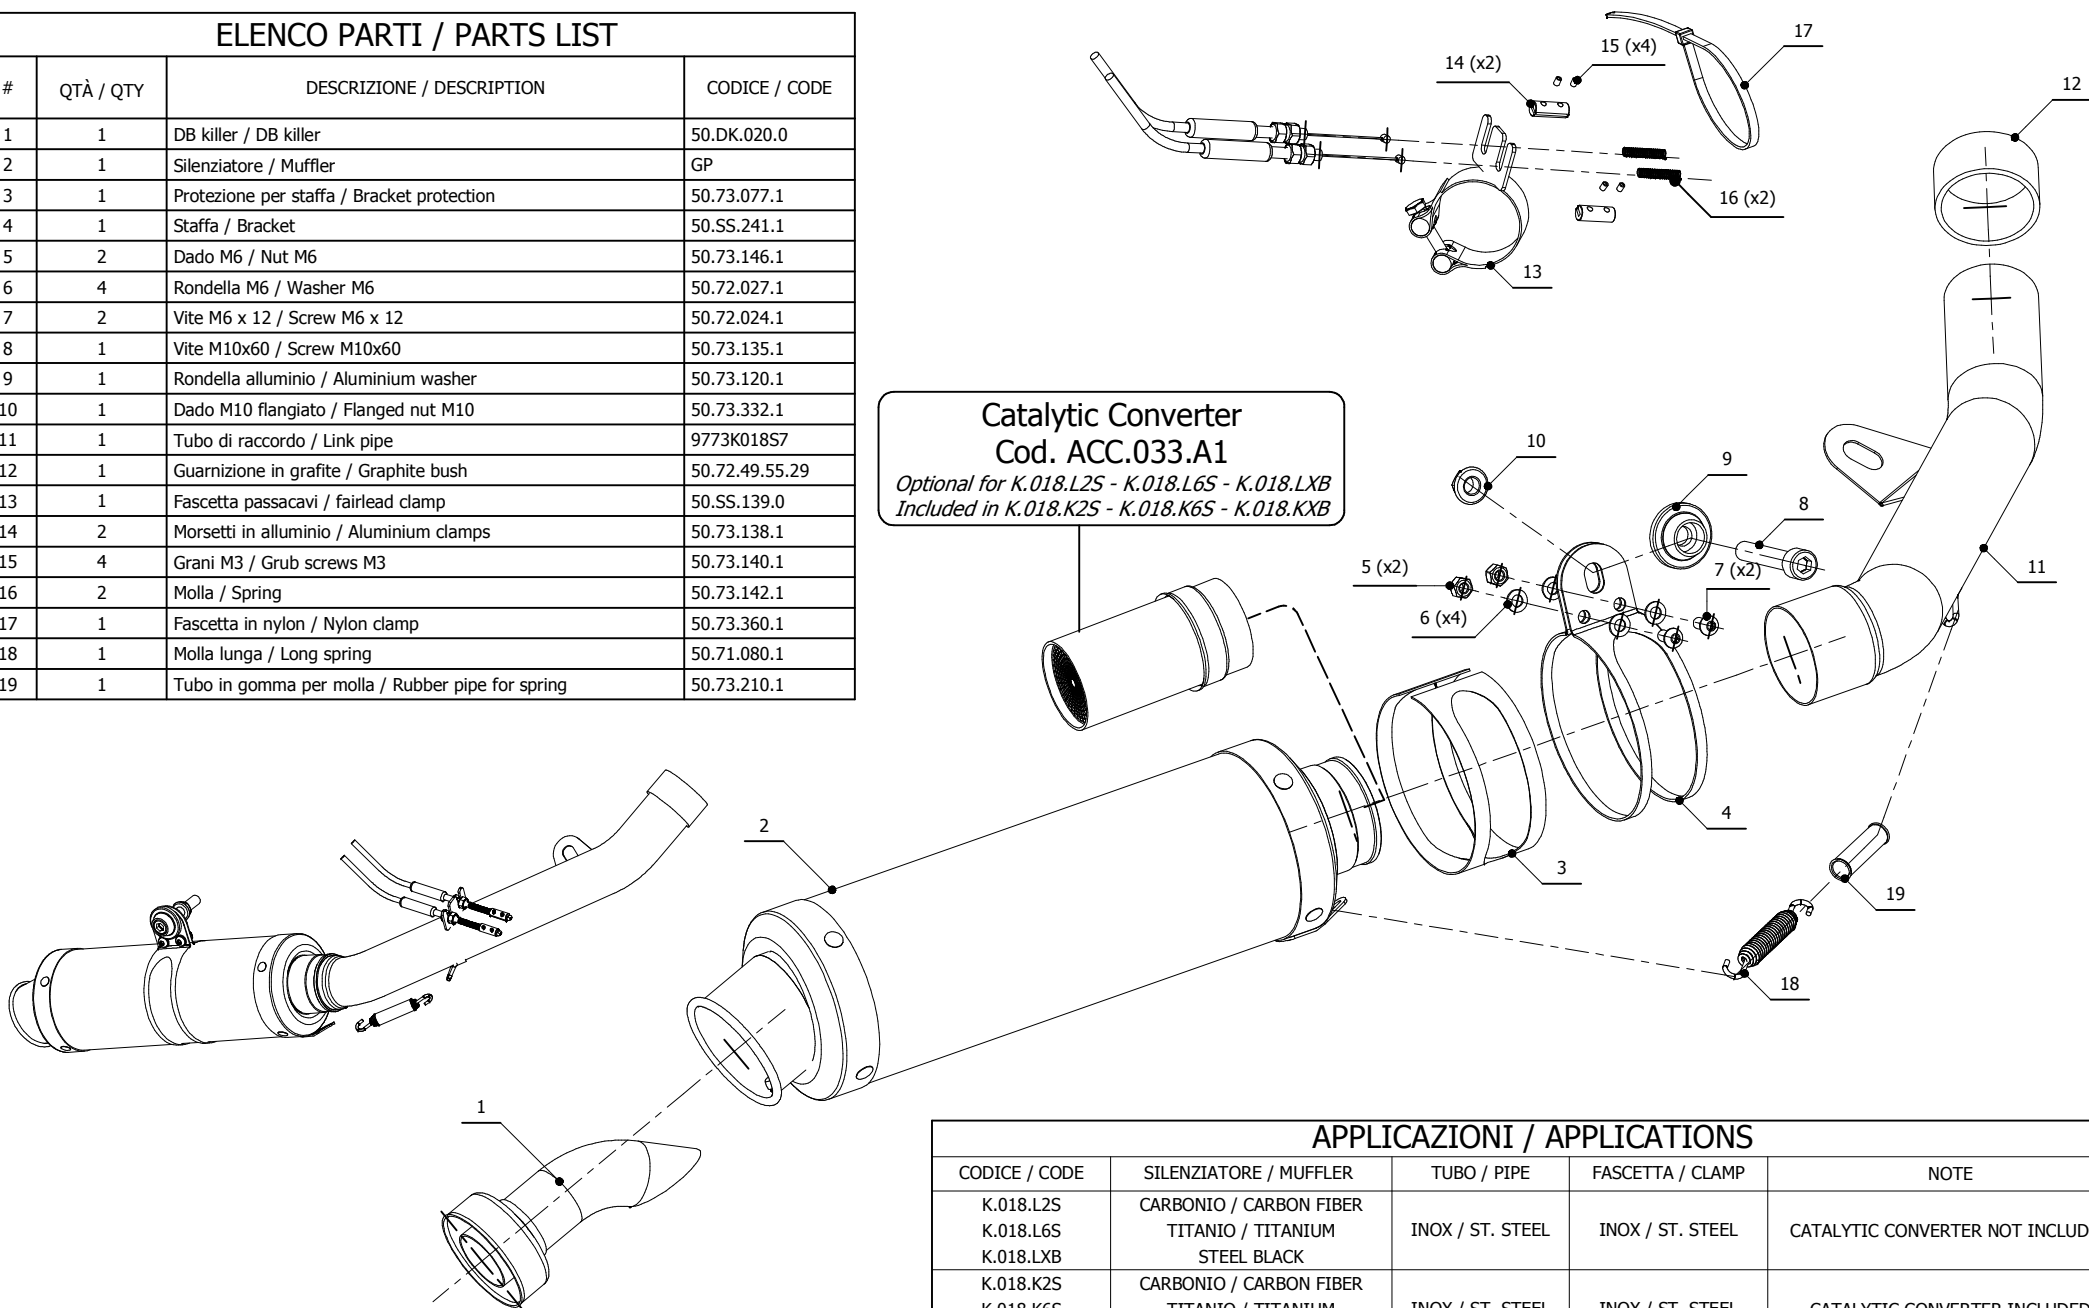

MODEL KAWASAKI Z 750

YEAR 2007 - 2014

LINE SLIP ON

MUFFLER GP

SCHEMATIC

ELENCO PARTI / PARTS LIST

#	QTÀ / QTY	DESCRIZIONE / DESCRIPTION	CODICE / CODE
1	1	DB killer / DB killer	50.DK.020.0
2	1	Silenziatore / Muffler	GP
3	1	Protezione per staffa / Bracket protection	50.73.077.1
4	1	Staffa / Bracket	50.SS.241.1
5	2	Dado M6 / Nut M6	50.73.146.1
6	4	Rondella M6 / Washer M6	50.72.027.1
7	2	Vite M6 x 12 / Screw M6 x 12	50.72.024.1
8	1	Vite M10x60 / Screw M10x60	50.73.135.1
9	1	Rondella alluminio / Aluminium washer	50.73.120.1
10	1	Dado M10 flangiato / Flanged nut M10	50.73.332.1
11	1	Tubo di raccordo / Link pipe	9773K018S7
12	1	Guarnizione in grafite / Graphite bush	50.72.49.55.29
13	1	Fascetta passacavi / fairlead clamp	50.SS.139.0
14	2	Morsetti in alluminio / Aluminium clamps	50.73.138.1
15	4	Grani M3 / Grub screws M3	50.73.140.1
16	2	Molla / Spring	50.73.142.1
17	1	Fascetta in nylon / Nylon clamp	50.73.360.1
18	1	Molla lunga / Long spring	50.71.080.1
19	1	Tubo in gomma per molla / Rubber pipe for spring	50.73.210.1

Catalytic Converter
Cod. ACC.033.A1
Optional for K.018.L2S - K.018.L6S - K.018.LXB
Included in K.018.K2S - K.018.K6S - K.018.KXB

APPLICAZIONI / APPLICATIONS

CODICE / CODE	SILENZIATORE / MUFFLER	TUBO / PIPE	FASCETTA / CLAMP	NOTE
K.018.L2S K.018.L6S K.018.LXB	CARBONIO / CARBON FIBER TITANIO / TITANIUM STEEL BLACK	INOX / ST. STEEL	INOX / ST. STEEL	CATALYTIC CONVERTER NOT INCLUDED
K.018.K2S K.018.K6S K.018.KXB	CARBONIO / CARBON FIBER TITANIO / TITANIUM STEEL BLACK	INOX / ST. STEEL	INOX / ST. STEEL	CATALYTIC CONVERTER INCLUDED