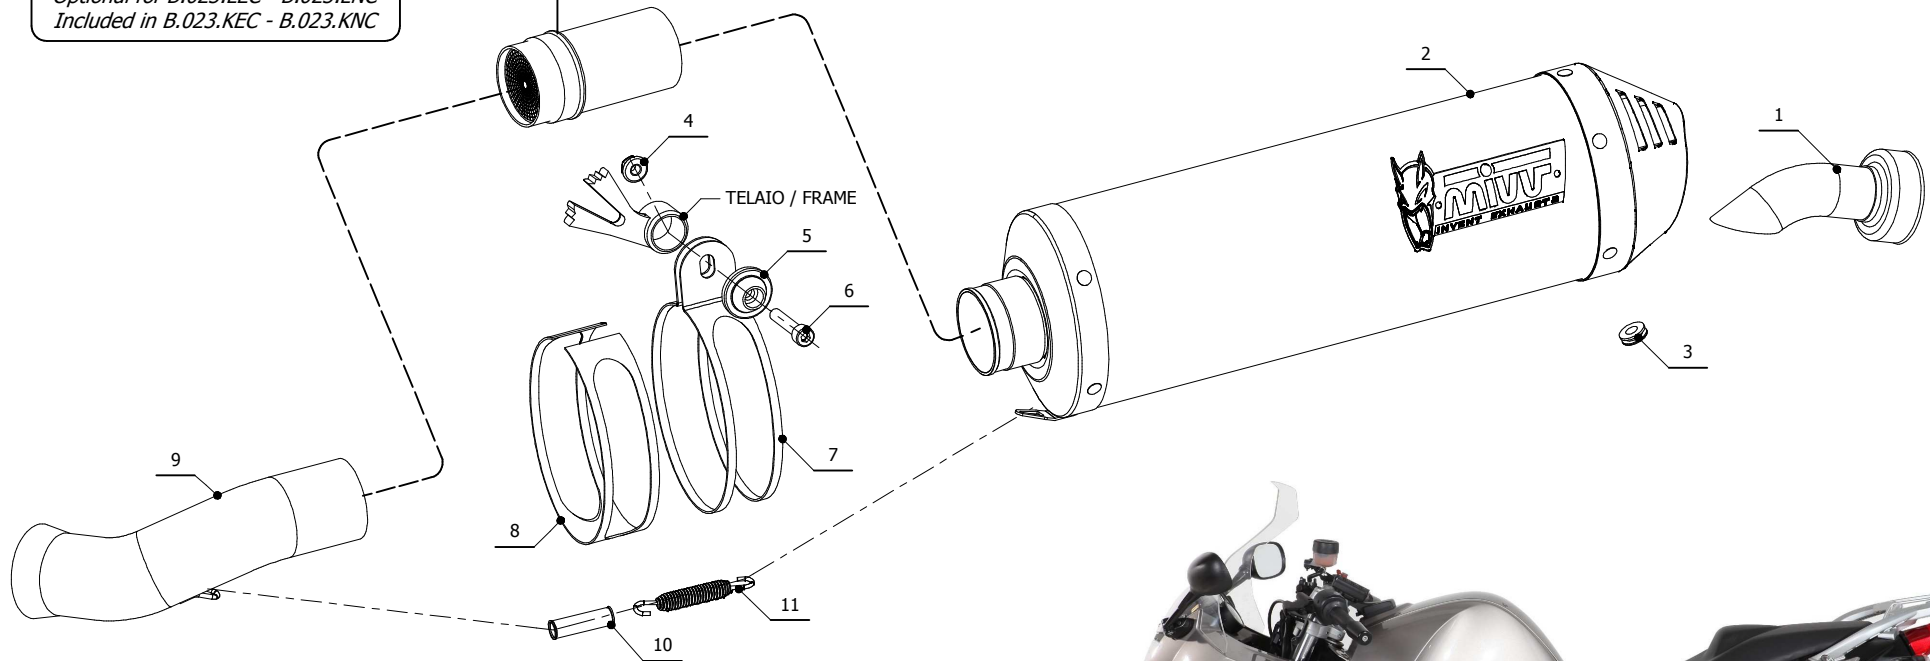

**MODEL** BMW F 800 S / ST

**YEAR** 2006 - 2012

**LINE** SLIP ON

**MUFFLER** OVAL CARBON CAP

**SCHEMATIC**

**Catalytic Converter**  
Cod. ACC.033.A1

*Optional for B.023.LEC - B.023.LNC  
Included in B.023.KEC - B.023.KNC*

**ELENCO PARTI / PARTS LIST**

#	QTÀ / QTY	DESCRIZIONE / DESCRIPTION	CODICE / CODE
1	1	DB killer / DB killer	50.DK.020.0
2	1	Silenziatore / Muffler	OVAL CARBON CAP
3	1	Tappo in gomma / Rubber stopper	50.73.266.1
4	1	Dado M8 flangiato / Flanged nut M8	50.73.393.1
5	1	Rondella in alluminio / Aluminium washer	50.73.063.1
6	1	Vite M8x40 / Screw M8x40	50.73.075.1
7	1	Staffa / Bracket	50.SS.002.0
8	1	Protezione in gomma per staffa / Rubber protection for bracket	50.73.041.1
9	1	Tubo di raccordo / Link pipe	9773B023SE
10	1	Tubo in gomma per molla / Rubber pipe for spring	50.73.210.1
11	1	Molla media / Middle spring	50.73.359.1