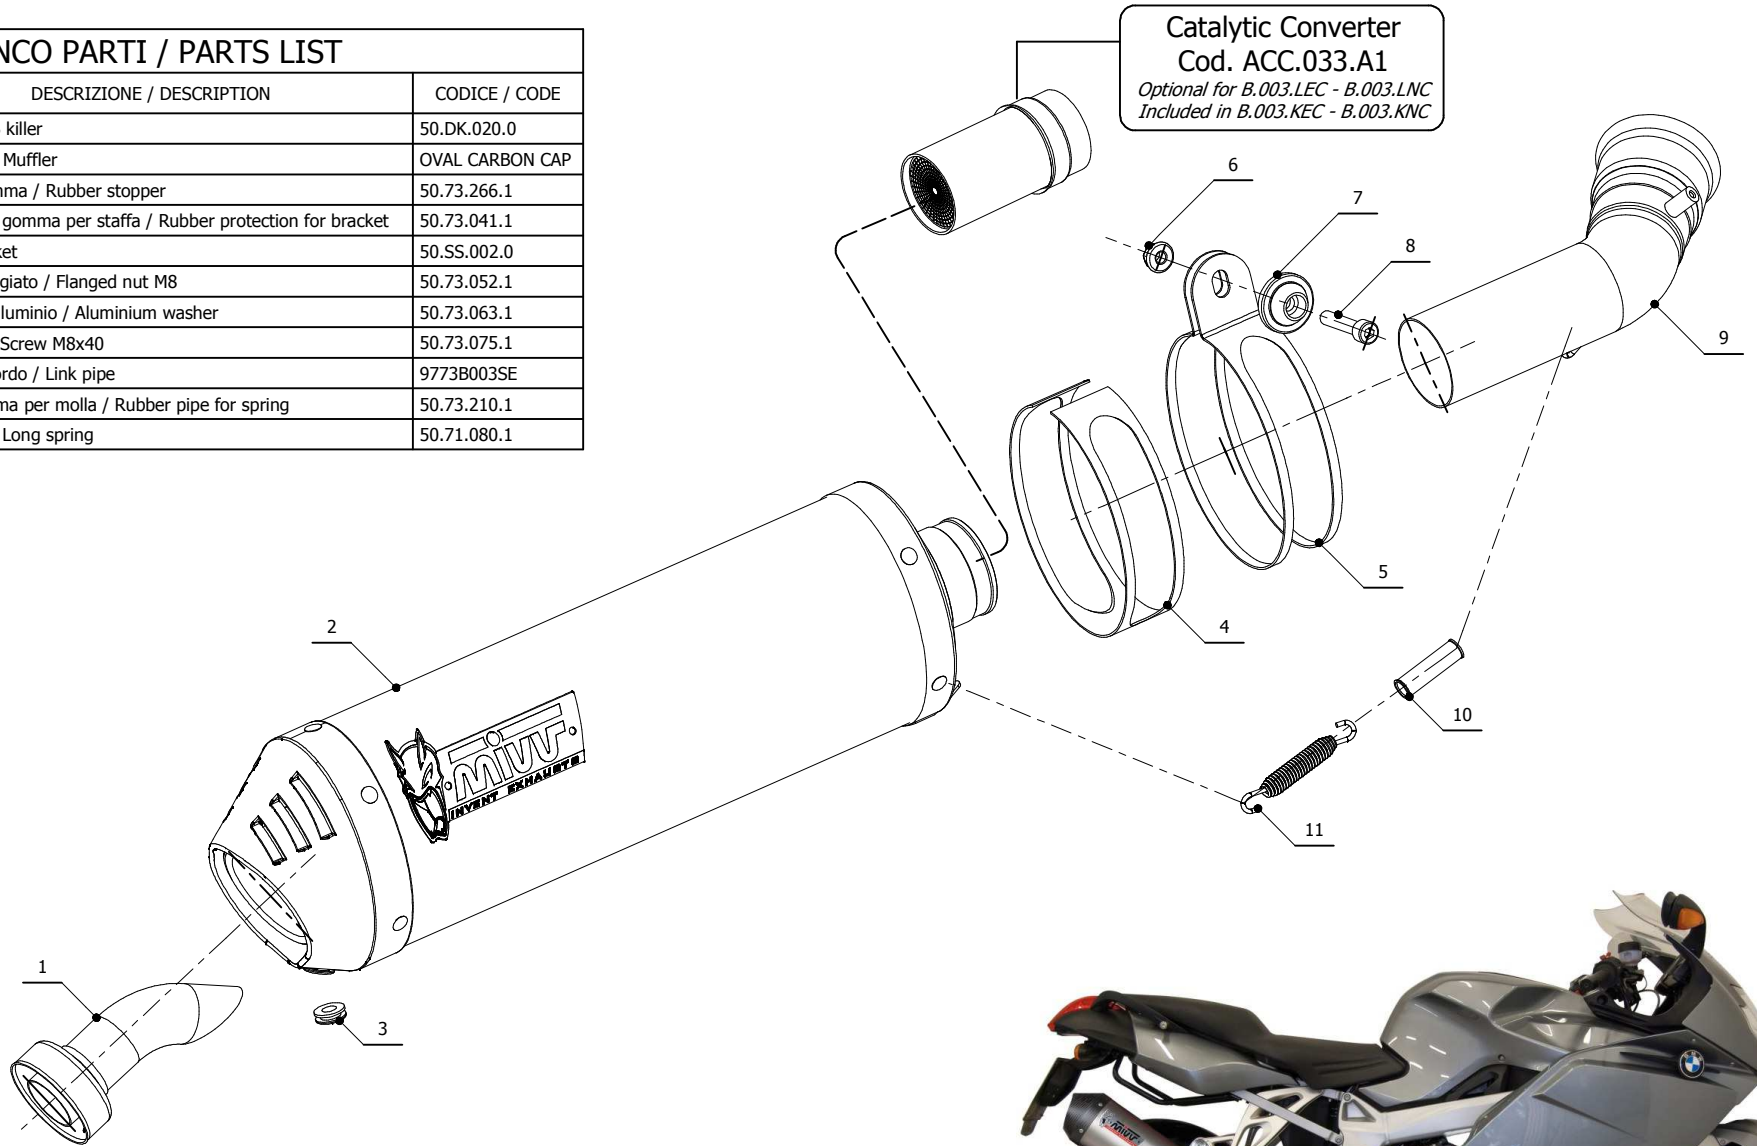

MODEL BMW K 1200 R / S / GT

YEAR 2005 - 2008

LINE SLIP ON

MUFFLER OVAL CARBON CAP

SCHEMATIC

ELENCO PARTI / PARTS LIST

#	QTÀ / QTY	DESCRIZIONE / DESCRIPTION	CODICE / CODE
1	1	DB killer / DB killer	50.DK.020.0
2	1	Silenziatore / Muffler	OVAL CARBON CAP
3	1	Tappo in gomma / Rubber stopper	50.73.266.1
4	1	Protezione in gomma per staffa / Rubber protection for bracket	50.73.041.1
5	1	Staffa / Bracket	50.SS.002.0
6	1	Dado M8 flangiato / Flanged nut M8	50.73.052.1
7	1	Rondella in alluminio / Aluminium washer	50.73.063.1
8	1	Vite M8x40 / Screw M8x40	50.73.075.1
9	1	Tubo di raccordo / Link pipe	9773B003SE
10	1	Tubo in gomma per molla / Rubber pipe for spring	50.73.210.1
11	1	Molla lunga / Long spring	50.71.080.1

APPLICAZIONI / APPLICATIONS

CODICE / CODE	SILENZIATORE / MUFFLER	TUBO / PIPE	FASCETTA / CLAMP	NOTE
B.003.LEC B.003.LNC	CARBONIO (COPPA CARBONIO) / CARBON (CARBON CAP) TITANIO (COPPA CARBONIO) / TITANIUM (CARBON CAP)	INOX / ST.STEEL	INOX / ST.STEEL	CATALYTIC CONVERTER NOT INCLUDED
B.003.KEC B.003.KNC	CARBONIO (COPPA CARBONIO) / CARBON (CARBON CAP) TITANIO (COPPA CARBONIO) / TITANIUM (CARBON CAP)	INOX / ST.STEEL	INOX / ST.STEEL	CATALYTIC CONVERTER INCLUDED