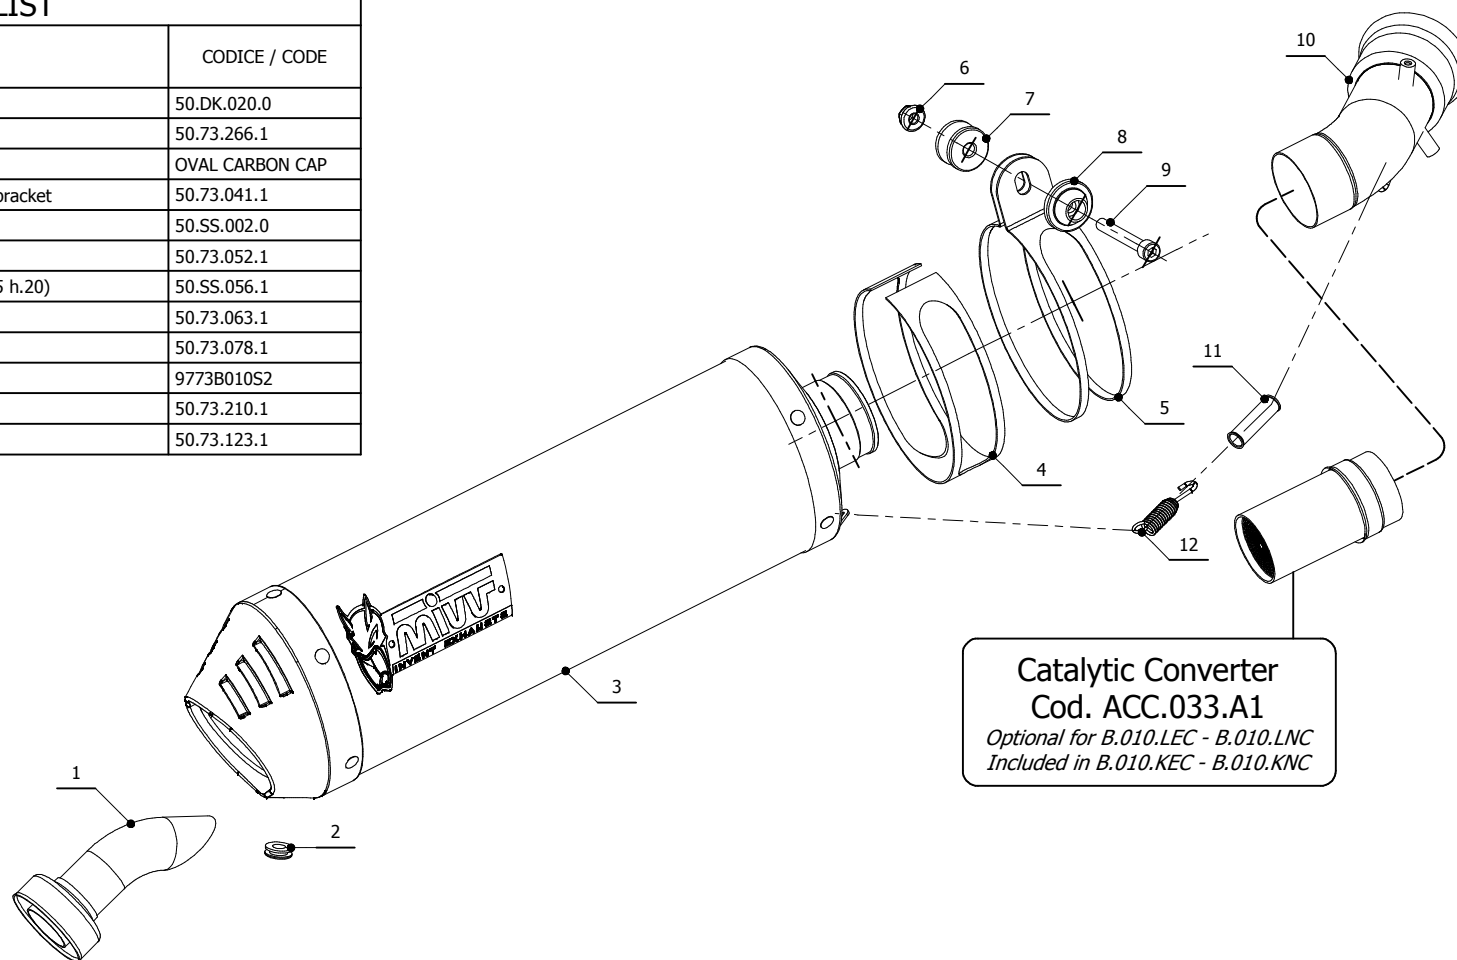

**MODEL** BMW K 1300R / K 1300 S

**YEAR** 2009 - 2016

**LINE** SLIP ON

**MUFFLER** OVAL CARBON CAP

**SCHEMATIC**

**ELENCO PARTI / PARTS LIST**

#	QTÀ / QTY	DESCRIZIONE / DESCRIPTION	CODICE / CODE
1	1	DB killer / DB killer	50.DK.020.0
2	1	Tappo in gomma / Rubber stopper	50.73.266.1
3	1	Silenziatore / Muffler	OVAL CARBON CAP
4	1	Protezione in gomma per staffa / Rubber protection for bracket	50.73.041.1
5	1	Staffa / Bracket	50.SS.002.0
6	1	Dado M8 flangiato / Flanged nut M8	50.73.052.1
7	1	Distanziale in alluminio / Aluminium spacer (Øe.30 Øi.8,5 h.20)	50.SS.056.1
8	1	Rondella in alluminio / Aluminium washer	50.73.063.1
9	1	Vite M8x60 / Screw M8x60	50.73.078.1
10	1	Tubo di raccordo / Link pipe	9773B010S2
11	1	Tubo in gomma per molla / Rubber pipe for spring	50.73.210.1
12	1	Molla corta / Short Spring	50.73.123.1

**Catalytic Converter**  
**Cod. ACC.033.A1**  
*Optional for B.010.LEC - B.010.LNC*  
*Included in B.010.KEC - B.010.KNC*

**APPLICAZIONI / APPLICATIONS**

CODICE / CODE	SILENZIATORE / MUFFLER	TUBO / PIPE	FASCETTA / CLAMP	NOTE
B.010.LEC B.010.LNC	CARBONIO (COPPA CARBONIO) / CARBON (CARBON CAP) TITANIO (COPPA CARBONIO) / TITANIUM (CARBON CAP)	INOX / ST.STEEL	INOX / ST.STEEL	CATALYTIC CONVERTER NOT INCLUDED
B.010.KEC B.010.KNC	CARBONIO (COPPA CARBONIO) / CARBON (CARBON CAP) TITANIO (COPPA CARBONIO) / TITANIUM (CARBON CAP)	INOX / ST.STEEL	INOX / ST.STEEL	CATALYTIC CONVERTER INCLUDED