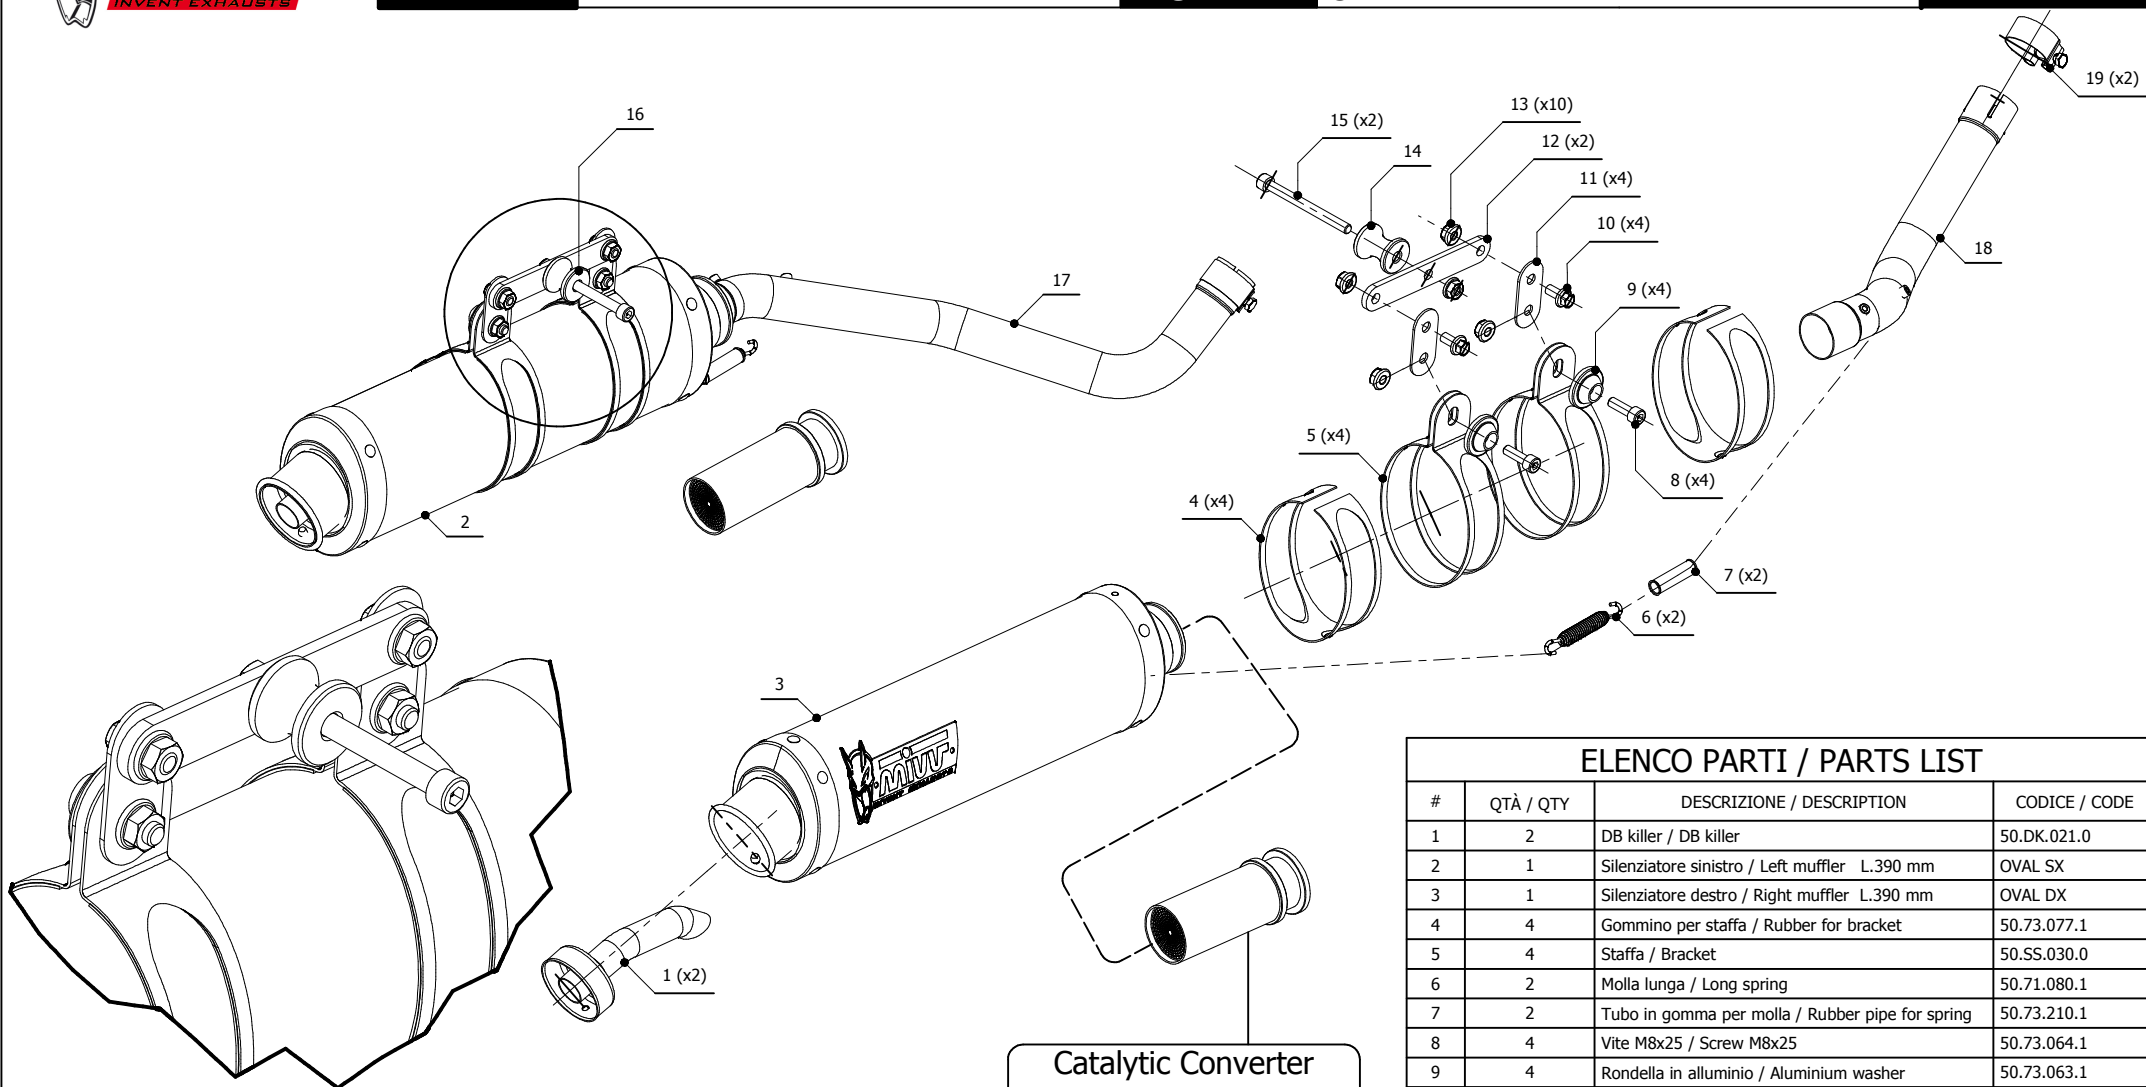

**MODEL** APRILIA PEGASO STRADA 650

**YEAR** 2005 - 2011

**LINE** SLIP ON

**MUFFLER** OVAL

**SCHEMATIC**

**Catalytic Converter**  
**Cod. ACC.038.A2**  
*Optional for A.005.LX1*  
*Included in A.005.KX1*

**ELENCO PARTI / PARTS LIST**

#	QTÀ / QTY	DESCRIZIONE / DESCRIPTION	CODICE / CODE
1	2	DB killer / DB killer	50.DK.021.0
2	1	Silenziatore sinistro / Left muffler L.390 mm	OVAL SX
3	1	Silenziatore destro / Right muffler L.390 mm	OVAL DX
4	4	Gommino per staffa / Rubber for bracket	50.73.077.1
5	4	Staffa / Bracket	50.SS.030.0
6	2	Molla lunga / Long spring	50.71.080.1
7	2	Tubo in gomma per molla / Rubber pipe for spring	50.73.210.1
8	4	Vite M8x25 / Screw M8x25	50.73.064.1
9	4	Rondella in alluminio / Aluminium washer	50.73.063.1
10	4	Vite M8x16 / Screw M8x16	50.73.006.1
11	4	Staffa / Bracket	50.SS.004.SM
12	2	Staffa in alluminio / Aluminium bracket	50.SS.048.1
13	10	Dado M8 flangiato / Flanged nut M8	50.73.052.1
14	1	Distanziale in alluminio / Aluminium spacer (35mm)	50.SS.053.1
15	2	Vite M8x90 / Screw M8x90	50.73.073.1
16	1	Distanziale in alluminio / Aluminium spacer (25mm)	50.SS.055.1
17	1	Tubo di raccordo sinistro / Left link pipe	9773A005S3SX
18	1	Tubo di raccordo destro / Right link pipe	9773A005S3DX
19	2	Fascetta Ø 37/40 mm / Pipe clamp Ø 37/40 mm	50.FA.003.1

**APPLICAZIONI / APPLICATIONS**

CODICE / CODE	SILENZIATORE / MUFFLER	TUBO / PIPE	FASCETTA / CLAMP	NOTE
A.005.LX1	INOX / ST. STEEL	INOX / ST. STEEL	INOX / ST. STEEL	CATALYTIC CONVERTER NOT INCLUDED
A.005.KX1	INOX / ST. STEEL	INOX / ST. STEEL	INOX / ST. STEEL	CATALYTIC CONVERTER INCLUDED