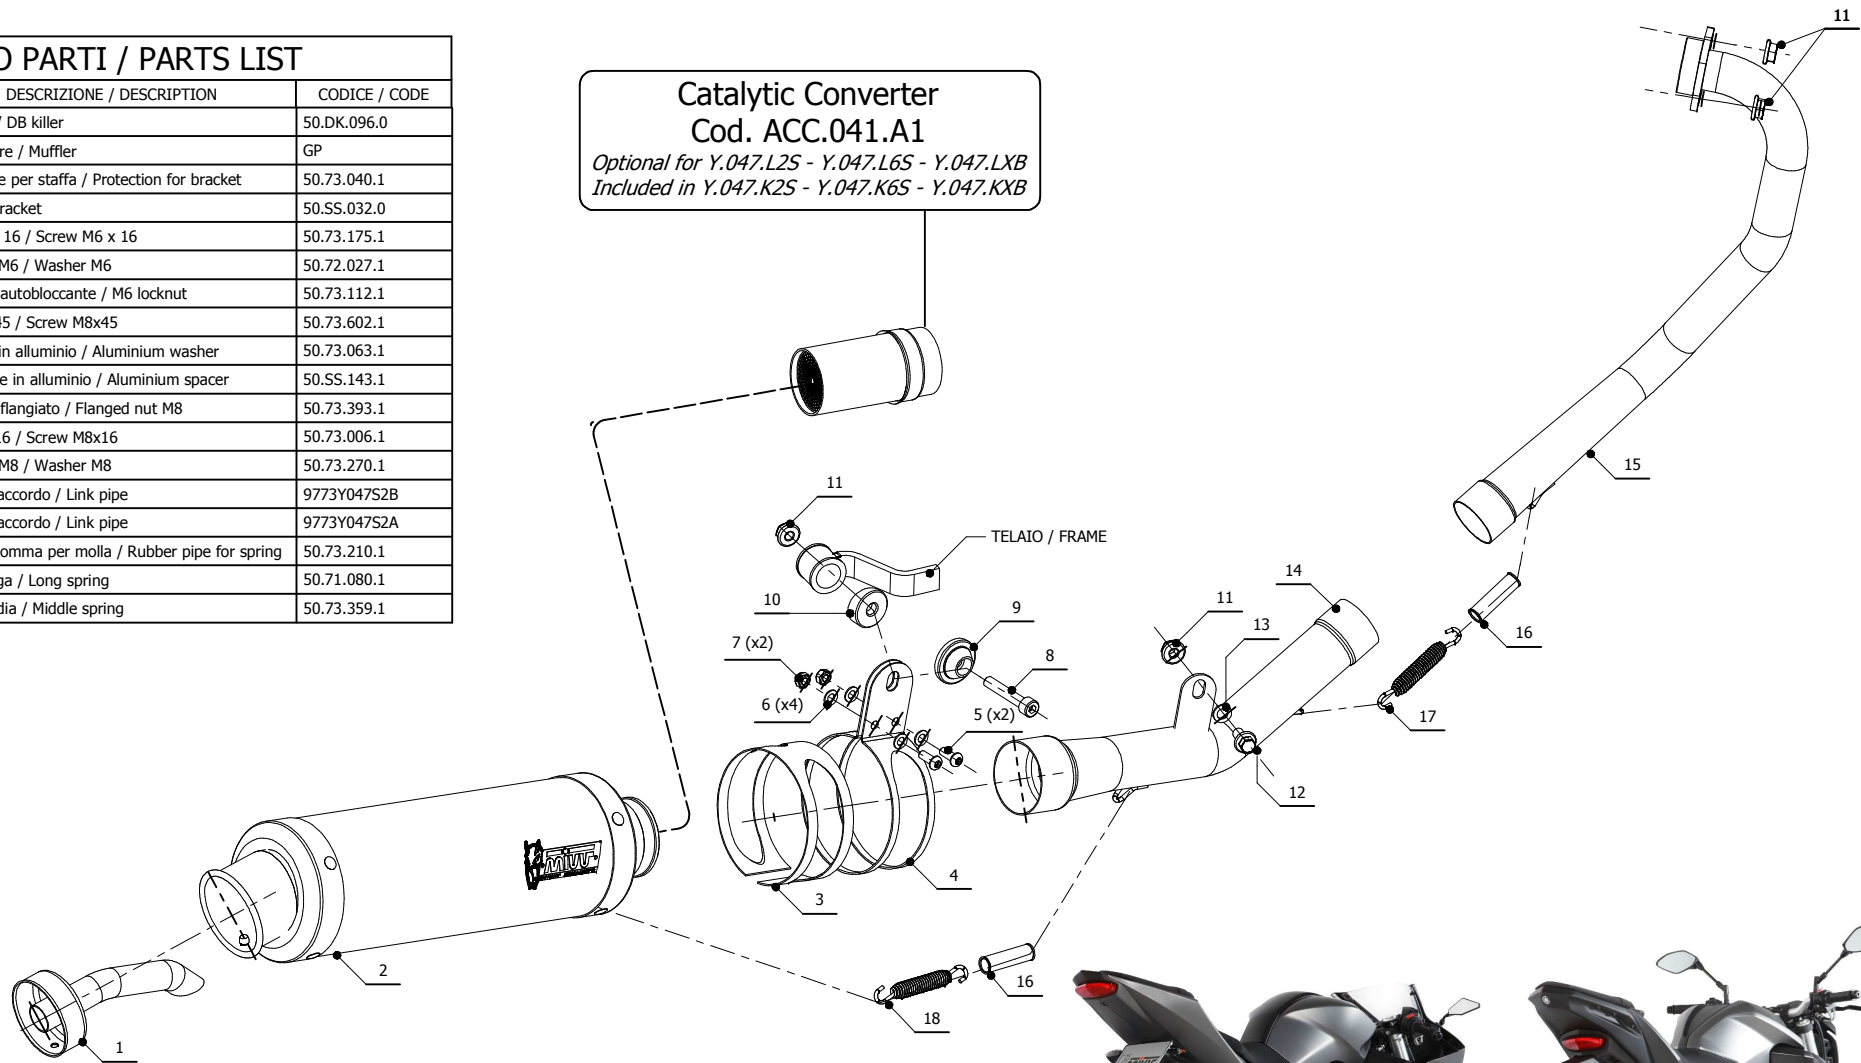

**MODEL** YAMAHA YZF R125  
YAMAHA MT 125  
**LINE** FULL SYSTEM

**YEAR** 2014-2016  
2015-2016  
**MUFFLER** GP

**SCHEMATIC**

**ELENCO PARTI / PARTS LIST**

#	QTÀ / QTY	DESCRIZIONE / DESCRIPTION	CODICE / CODE
1	1	DB killer / DB killer	50.DK.096.0
2	1	Silenziatore / Muffler	GP
3	1	Protezione per staffa / Protection for bracket	50.73.040.1
4	1	Staffa / Bracket	50.SS.032.0
5	2	Vite M6 x 16 / Screw M6 x 16	50.73.175.1
6	4	Rondella M6 / Washer M6	50.72.027.1
7	2	Dado M6 autobloccante / M6 locknut	50.73.112.1
8	1	Vite M8x45 / Screw M8x45	50.73.602.1
9	1	Rondella in alluminio / Aluminium washer	50.73.063.1
10	1	Distanziale in alluminio / Aluminium spacer	50.SS.143.1
11	4	Dado M8 flangiato / Flanged nut M8	50.73.393.1
12	1	Vite M8x16 / Screw M8x16	50.73.006.1
13	1	Rondella M8 / Washer M8	50.73.270.1
14	1	Tubo di raccordo / Link pipe	9773Y047S2B
15	1	Tubo di raccordo / Link pipe	9773Y047S2A
16	2	Tubo in gomma per molla / Rubber pipe for spring	50.73.210.1
17	1	Molla lunga / Long spring	50.71.080.1
18	1	Molla media / Middle spring	50.73.359.1

**Catalytic Converter**  
**Cod. ACC.041.A1**  
*Optional for Y.047.L2S - Y.047.L6S - Y.047.LXB*  
*Included in Y.047.K2S - Y.047.K6S - Y.047.KXB*

**APPLICAZIONI / APPLICATIONS**

CODICE / CODE	SILENZIATORE / MUFFLER	TUBO / PIPE	FASCETTA / CLAMP	NOTE
Y.047.L2S	CARBONIO / CARBON FIBER	INOX / ST. STEEL	INOX / ST. STEEL	CATALYTIC CONVERTER NOT INCLUDED
Y.047.L6S	TITANIO / TITANIUM			
Y.047.LXB	STEEL BLACK			
Y.047.K2S	CARBONIO / CARBON FIBER	INOX / ST. STEEL	INOX / ST. STEEL	CATALYTIC CONVERTER INCLUDED
Y.047.K6S	TITANIO / TITANIUM			
Y.047.KXB	STEEL BLACK			