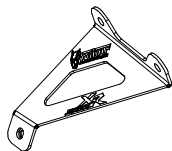

MODEL BMW S 1000 XR

YEAR 2015 ->

LINE SPORT

MUFFLER OVAL CARBON CAP

SCHEMATIC

**PARTI OPZIONALI
OPTIONAL PARTS**

COMPONENTI PASSAGGIO ALTO
HIGH POSITION PARTS
cod. 00.73.ACC.035.SE

ELENCO PARTI / PARTS LIST

#	QTÀ / QTY	DESCRIZIONE / DESCRIPTION	CODICE / CODE
1	1	DB killer / DB killer	50.DK.067.0
2	1	Tappo in gomma / Rubber stopper	50.73.266.1
3	1	Silenziatore / Muffler	OVAL CARBON CAP
4	1	Protezione in gomma per staffa / Rubber protection for bracket	50.73.041.1
5	1	Staffa / Bracket	50.SS.002.0
6	1	Vite M8x30 / Screw M8x30	50.73.219.1
7	1	Rondella in alluminio / Aluminium washer	50.73.063.1
8	1	Staffa / Bracket	50.SS.683.0
9	2	Dado M8 flangiato / Flanged nut M8	50.73.393.1
10	1	Distanziale in alluminio / Aluminium spacer (Øe.30 Øi.8,5 h.5)	50.73.124.1
11	1	Vite M8x40 / Screw M8x40	50.73.075.1
12	1	Rondella alluminio / Aluminium washer	50.73.291.1
13	1	Tubo di raccordo / Link pipe	9773B025SE
14	1	Fascetta Ø 36/39 mm / Pipe clamp Ø 36/39 mm	50.FA.002.1
15	1	Fascetta Ø 48/51 mm / Pipe clamp Ø 48/51 mm	50.FA.007.1
16	1	Molla media / Middle spring	50.73.359.1
17	1	Tubo in gomma per molla / Rubber pipe for spring	50.73.210.1