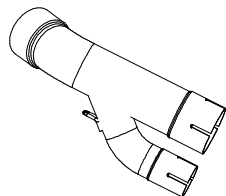

MODEL BMW S 1000 XR

YEAR 2015 ->

LINE SPORT

MUFFLER OVAL CARBON CAP

SCHEMATIC

**PARTI OPZIONALI
OPTIONAL PARTS**

COMPONENTI PASSAGGIO ALTO
HIGH POSITION PARTS
cod. 00.73.ACC.035.SE

ELENCO PARTI / PARTS LIST

#	QTÀ / QTY	DESCRIZIONE / DESCRIPTION	CODICE / CODE
1	1	DB killer / DB killer	50.DK.067.0
2	1	Tappo in gomma / Rubber stopper	50.73.266.1
3	1	Silenziatore / Muffler	OVAL CARBON CAP
4	1	Protezione in gomma per staffa / Rubber protection for bracket	50.73.041.1
5	1	Staffa / Bracket	50.SS.002.0
6	1	Vite M8x30 / Screw M8x30	50.73.219.1
7	1	Rondella in alluminio / Aluminium washer	50.73.063.1
8	1	Staffa / Bracket	50.SS.683.0
9	2	Dado M8 flangiato / Flanged nut M8	50.73.393.1
10	1	Distanziale in alluminio / Aluminium spacer (Øe.30 Øi.8,5 h.5)	50.73.124.1
11	1	Vite M8x40 / Screw M8x40	50.73.075.1
12	1	Rondella alluminio / Aluminium washer	50.73.291.1
13	1	Tubo di raccordo / Link pipe	9773B025SE
14	1	Fascetta Ø 36/39 mm / Pipe clamp Ø 36/39 mm	50.FA.002.1
15	1	Fascetta Ø 48/51 mm / Pipe clamp Ø 48/51 mm	50.FA.007.1
16	1	Molla media / Middle spring	50.73.359.1
17	1	Tubo in gomma per molla / Rubber pipe for spring	50.73.210.1