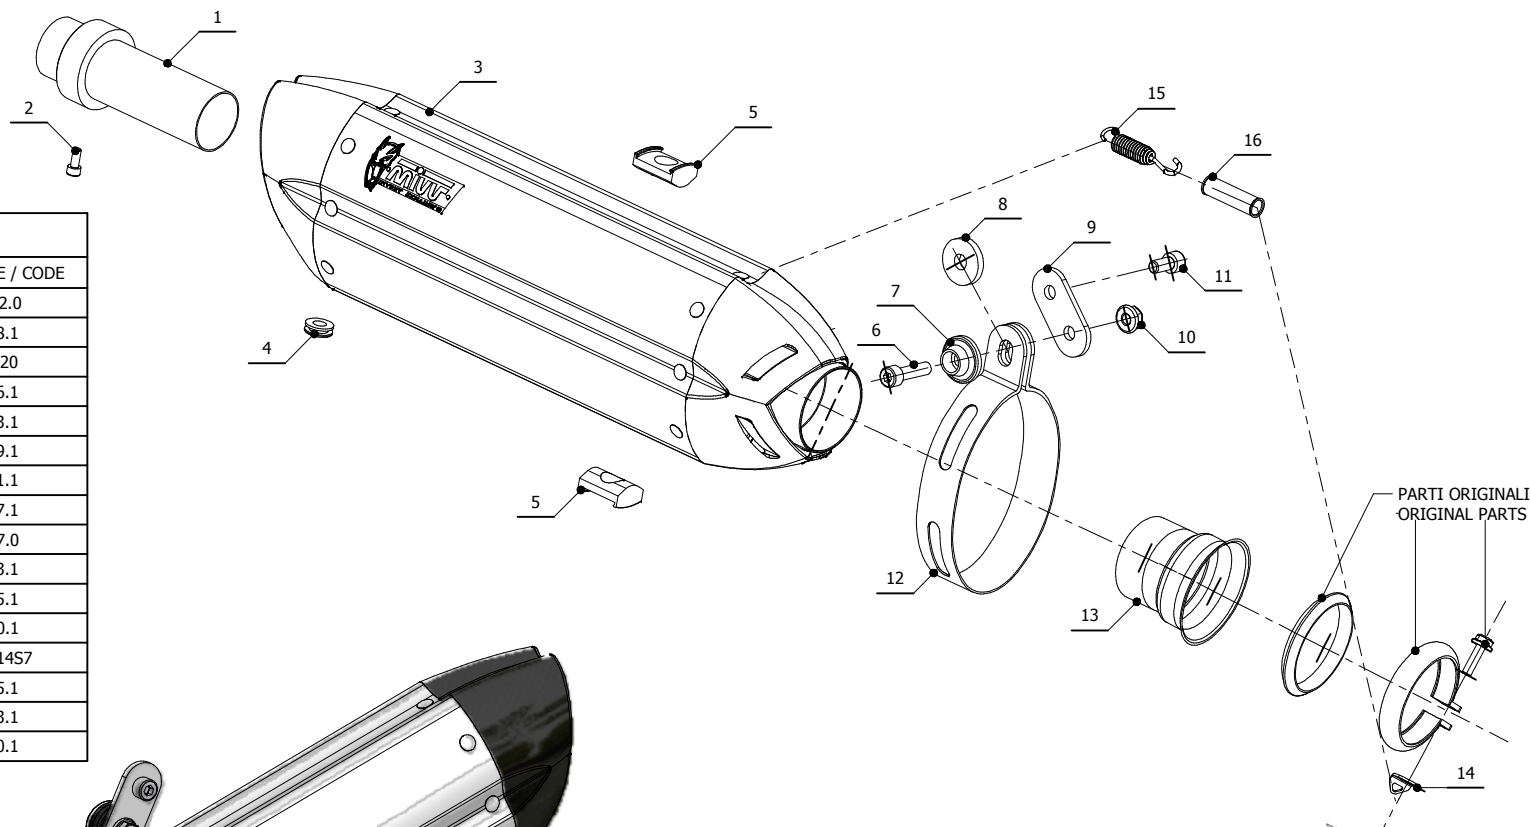

MODEL KTM SUPERDUKE 1290 GT

YEAR 2016 -->

LINE SLIP ON

MUFFLER SUONO

SCHEMATIC

ELENCO PARTI / PARTS LIST

#	QTÀ / QTY	DESCRIZIONE / DESCRIPTION	CODICE / CODE
1	1	DB killer / DB killer	50.DK.112.0
2	1	Vite M5x12 / Screw M5 x 12	50.73.628.1
3	1	Silenziatore / Muffler	SUONO 320
4	1	Tappo in gomma / Rubber stopper	50.73.266.1
5	2	Tassello grande / Rubber big block	50.73.203.1
6	1	Vite M8x30 / Screw M8x30	50.73.219.1
7	1	Rondella nera / Black washer	50.73.221.1
8	1	Rondella in gomma / Rubber washer	50.73.227.1
9	1	Staffa / Bracket	50.SS.657.0
10	1	Dado M8 flangiato / Flanged nut M8	50.73.393.1
11	1	Vite M8x16 / Screw M8x16	50.73.575.1
12	1	Staffa in carbonio / Carbon fiber bracket	50.SS.180.1
13	1	Tubo di raccordo / Link pipe	9773KT014S7
14	1	Gancio molla / Spring hook	50.73.245.1
15	1	Molla corta / Short Spring	50.73.123.1
16	1	Gommino per molla / Rubber for spring	50.73.210.1

APPLICAZIONI / APPLICATIONS

CODICE / CODE	SILENZIATORE / MUFFLER	TUBO / PIPE	FASCETTA / CLAMP
KT.018.L7	INOX (COPPE CARBONIO) / ST. STEEL (CARBON CAPS)	INOX / ST. STEEL	CARBONIO / CARBON FIBER
KT.018.L9	STEEL BLACK		