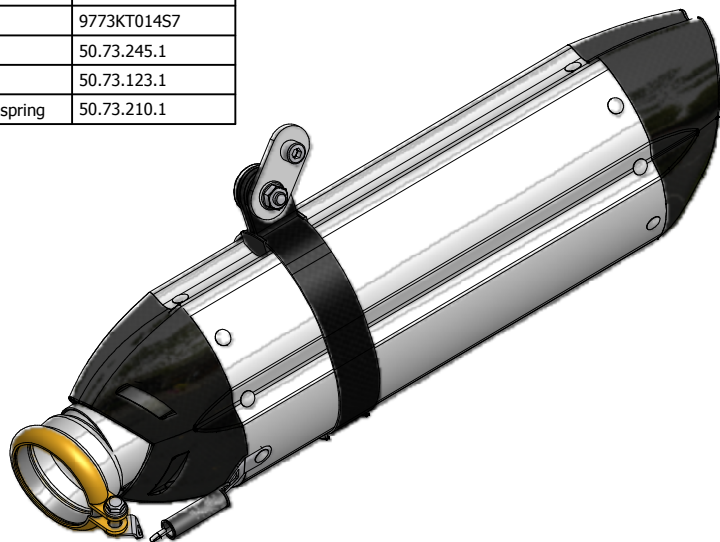

MODEL KTM SUPERDUKE 1290 GT

YEAR 2016 -->

LINE SLIP ON

MUFFLER SUONO

SCHEMATIC

ELENCO PARTI / PARTS LIST

#	QTÀ / QTY	DESCRIZIONE / DESCRIPTION	CODICE / CODE
1	1	DB killer / DB killer	50.DK.112.0
2	1	Vite M5x12 / Screw M5 x 12	50.73.628.1
3	1	Silenziatore / Muffler	SUONO 320
4	1	Tappo in gomma / Rubber stopper	50.73.266.1
5	2	Tassello grande / Rubber big block	50.73.203.1
6	1	Vite M8x30 / Screw M8x30	50.73.219.1
7	1	Rondella nera / Black washer	50.73.221.1
8	1	Rondella in gomma / Rubber washer	50.73.227.1
9	1	Staffa / Bracket	50.SS.657.0
10	1	Dado M8 flangiato / Flanged nut M8	50.73.393.1
11	1	Vite M8x16 / Screw M8x16	50.73.575.1
12	1	Staffa in carbonio / Carbon fiber bracket	50.SS.180.1
13	1	Tubo di raccordo / Link pipe	9773KT014S7
14	1	Gancio molla / Spring hook	50.73.245.1
15	1	Molla corta / Short Spring	50.73.123.1
16	1	Gommino per molla / Rubber for spring	50.73.210.1

APPLICAZIONI / APPLICATIONS

CODICE / CODE	SILENZIATORE / MUFFLER	TUBO / PIPE	FASCETTA / CLAMP
KT.018.L7	INOX (COPPE CARBONIO) / ST. STEEL (CARBON CAPS)	INOX / ST. STEEL	CARBONIO / CARBON FIBER
KT.018.L9	STEEL BLACK		