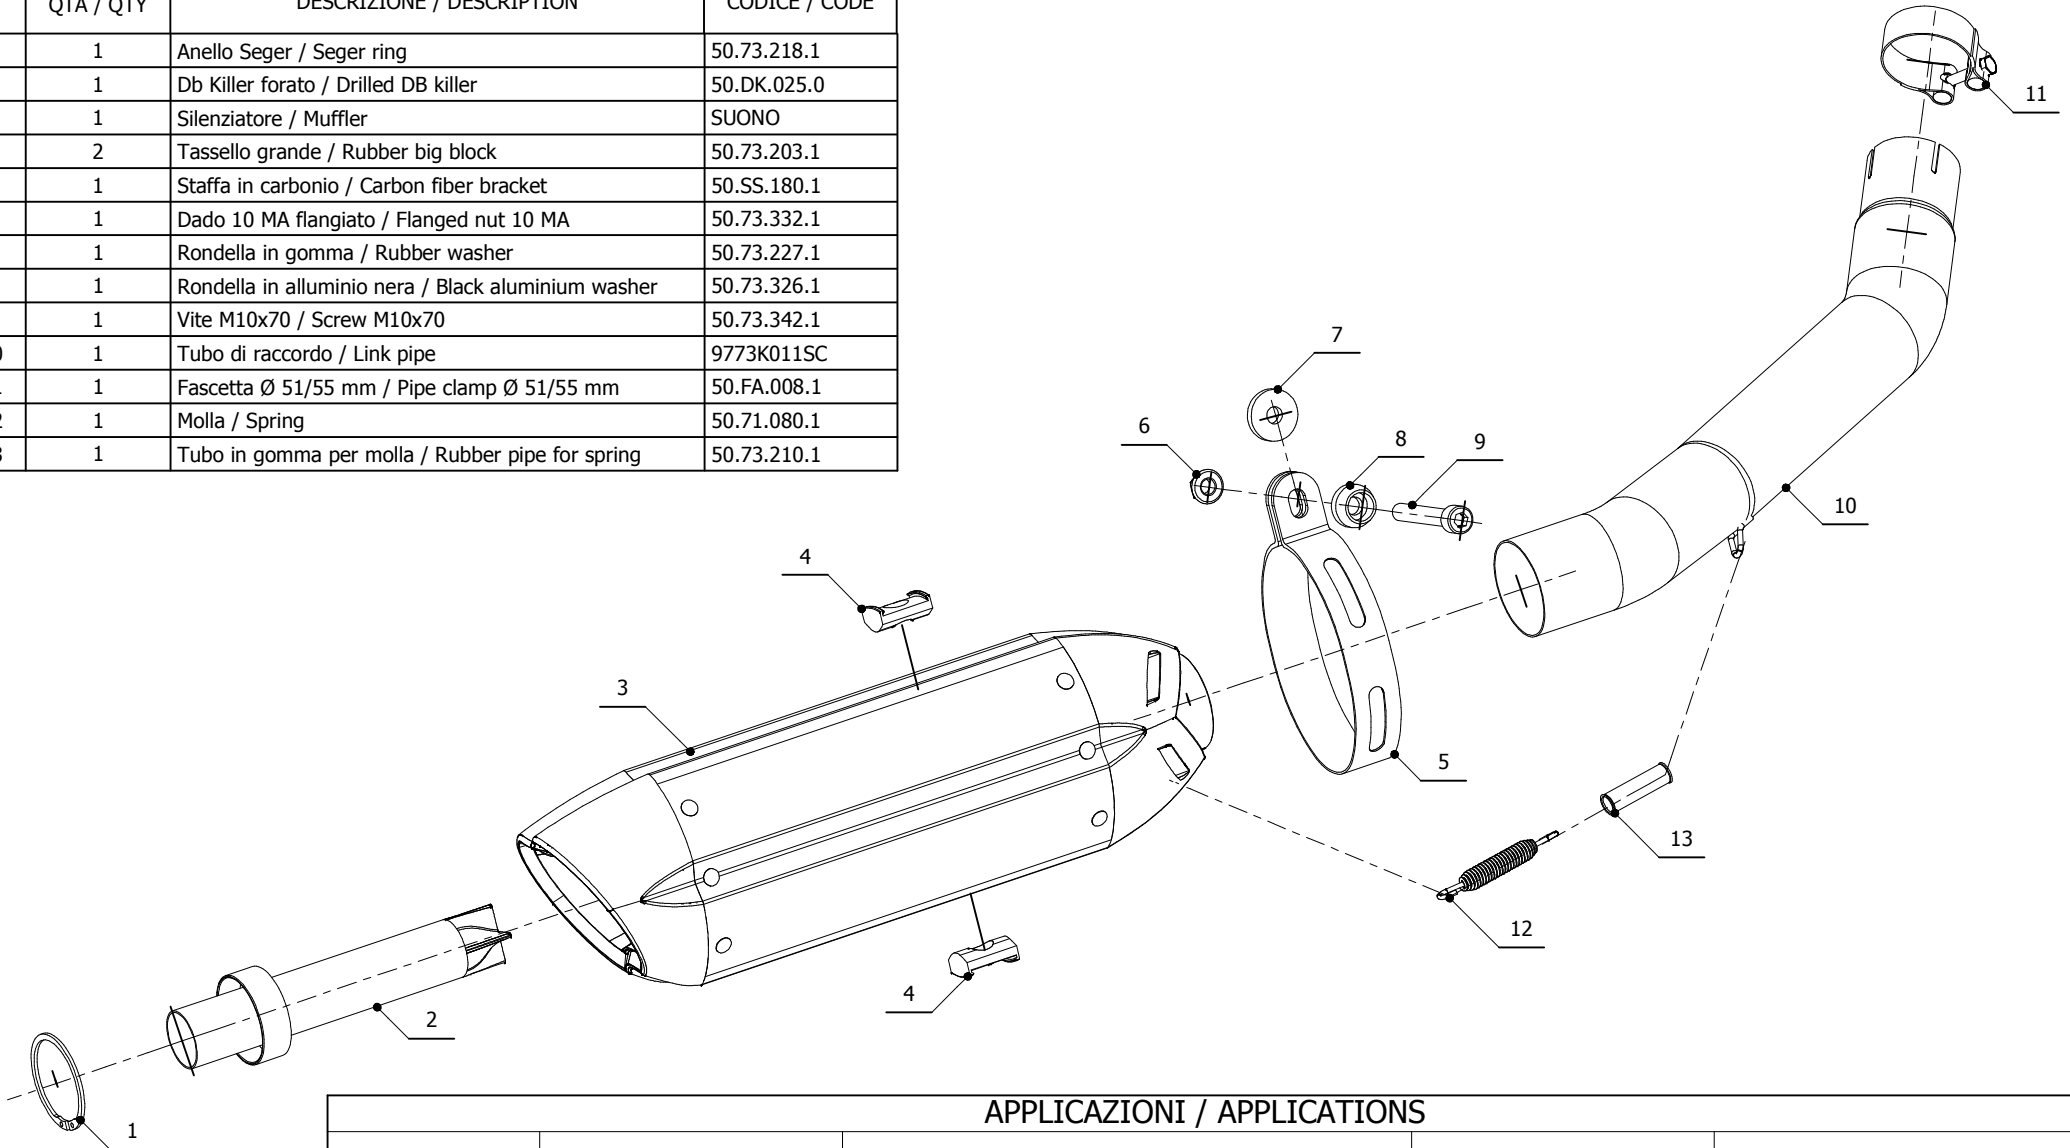

MODEL KAWASAKI Z 750

YEAR 2004-2006

LINE SPORT

MUFFLER SUONO

SCHEMATIC

ELENCO PARTI / PARTS LIST

#	QTÀ / QTY	DESCRIZIONE / DESCRIPTION	CODICE / CODE
1	1	Anello Seger / Seger ring	50.73.218.1
2	1	Db Killer forato / Drilled DB killer	50.DK.025.0
3	1	Silenziatore / Muffler	SUONO
4	2	Tassello grande / Rubber big block	50.73.203.1
5	1	Staffa in carbonio / Carbon fiber bracket	50.SS.180.1
6	1	Dado 10 MA flangiato / Flanged nut 10 MA	50.73.332.1
7	1	Rondella in gomma / Rubber washer	50.73.227.1
8	1	Rondella in alluminio nera / Black aluminium washer	50.73.326.1
9	1	Vite M10x70 / Screw M10x70	50.73.342.1
10	1	Tubo di raccordo / Link pipe	9773K011SC
11	1	Fascetta Ø 51/55 mm / Pipe clamp Ø 51/55 mm	50.FA.008.1
12	1	Molla / Spring	50.71.080.1
13	1	Tubo in gomma per molla / Rubber pipe for spring	50.73.210.1

APPLICAZIONI / APPLICATIONS

CODICE / CODE	TUBO / PIPE	SILENZIATORE / MUFFLER	FASCETTA / CLAMP
K.011.L7	INOX / ST. STEEL	INOX (COPPE CARBONIO) / ST. STEEL (CARBON CAPS)	CARBONIO / CARBON FIBER
K.011.L9	INOX / ST. STEEL	CARBONIO (COPPE CARBONIO) / CARBON (CARBON CAPS)	CARBONIO / CARBON FIBER