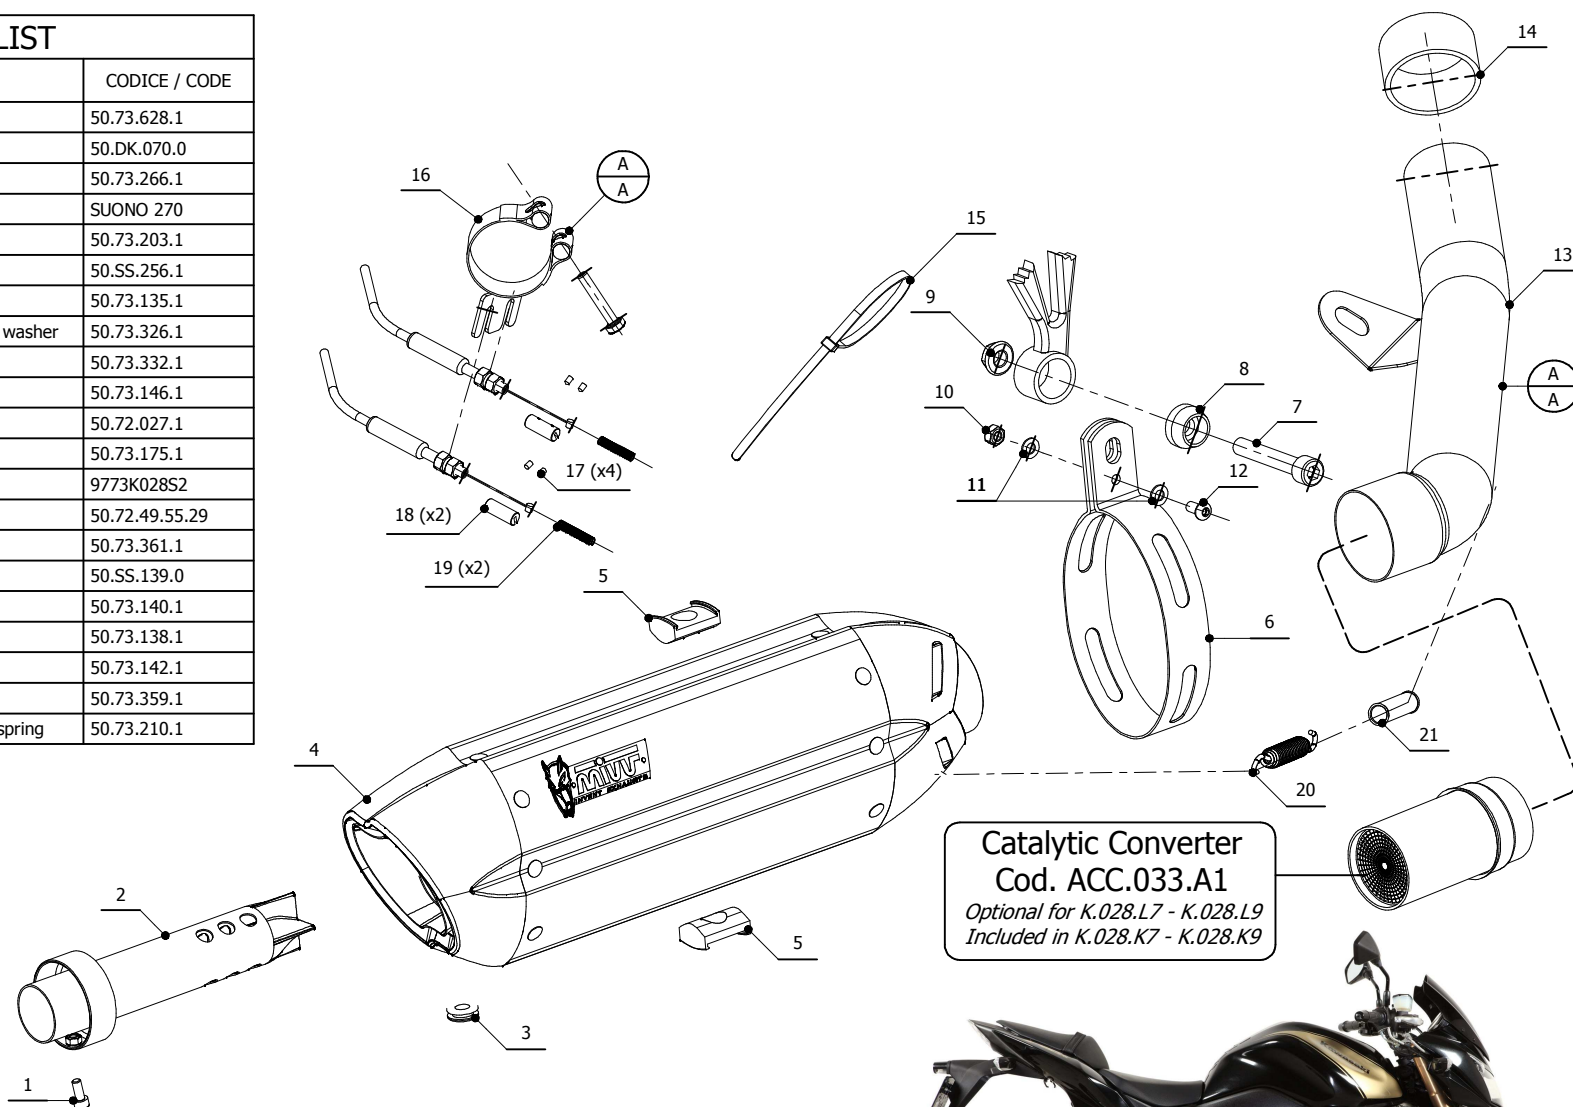

MODEL KAWASAKI Z 750 R

YEAR 2011 - 2014

LINE SLIP ON

MUFFLER SUONO

SCHEMATIC

ELENCO PARTI / PARTS LIST

#	QTÀ / QTY	DESCRIZIONE / DESCRIPTION	CODICE / CODE
1	1	Vite M5x12 / Screw M5 x 12	50.73.628.1
2	1	DB killer / DB killer	50.DK.070.0
3	1	Tappo in gomma / Rubber stopper	50.73.266.1
4	1	Silenziatore / Muffler	SUONO 270
5	2	Tassello grande / Rubber big block	50.73.203.1
6	1	Staffa in carbonio / Carbon fiber bracket	50.SS.256.1
7	1	Vite M10x60 / Screw M10x60	50.73.135.1
8	1	Rondella in alluminio nera / Black aluminium washer	50.73.326.1
9	1	Dado M10 flangiato / Flanged nut M10	50.73.332.1
10	1	Dado M6 / Nut M6	50.73.146.1
11	2	Rondella M6 / Washer M6	50.72.027.1
12	1	Vite M6 x 16 / Screw M6 x 16	50.73.175.1
13	1	Tubo di raccordo / Link pipe	9773K028S2
14	1	Guarnizione in grafite / Graphite bush	50.72.49.55.29
15	1	Fascette in nylon / Nylon clamp	50.73.361.1
16	1	Fascetta passacavi / fairlead clamp	50.SS.139.0
17	4	Grani M3 / Grub screws M3	50.73.140.1
18	2	Morsetti in alluminio / Aluminium clamps	50.73.138.1
19	2	Molla / Spring	50.73.142.1
20	1	Molla media / Middle spring	50.73.359.1
21	1	Tubo in gomma per molla / Rubber pipe for spring	50.73.210.1

APPLICAZIONI / APPLICATIONS

CODICE / COD	SILENZIATORE / MUFFLER	TUBO / PIPE	FASCETTA / CLAMP	NOTE
K.028.L7 K.028.L9	INOX (COPPE CARBONIO) / ST. STEEL (CARBON CAPS) STEEL BLACK	INOX / ST. STEEL	CARBONIO / CARBON FIBER	CATALYTIC CONVERTER NOT INCLUDED
K.028.K7 K.028.K9	INOX (COPPE CARBONIO) / ST. STEEL (CARBON CAPS) STEEL BLACK	INOX / ST. STEEL	CARBONIO / CARBON FIBER	CATALYTIC CONVERTER INCLUDED