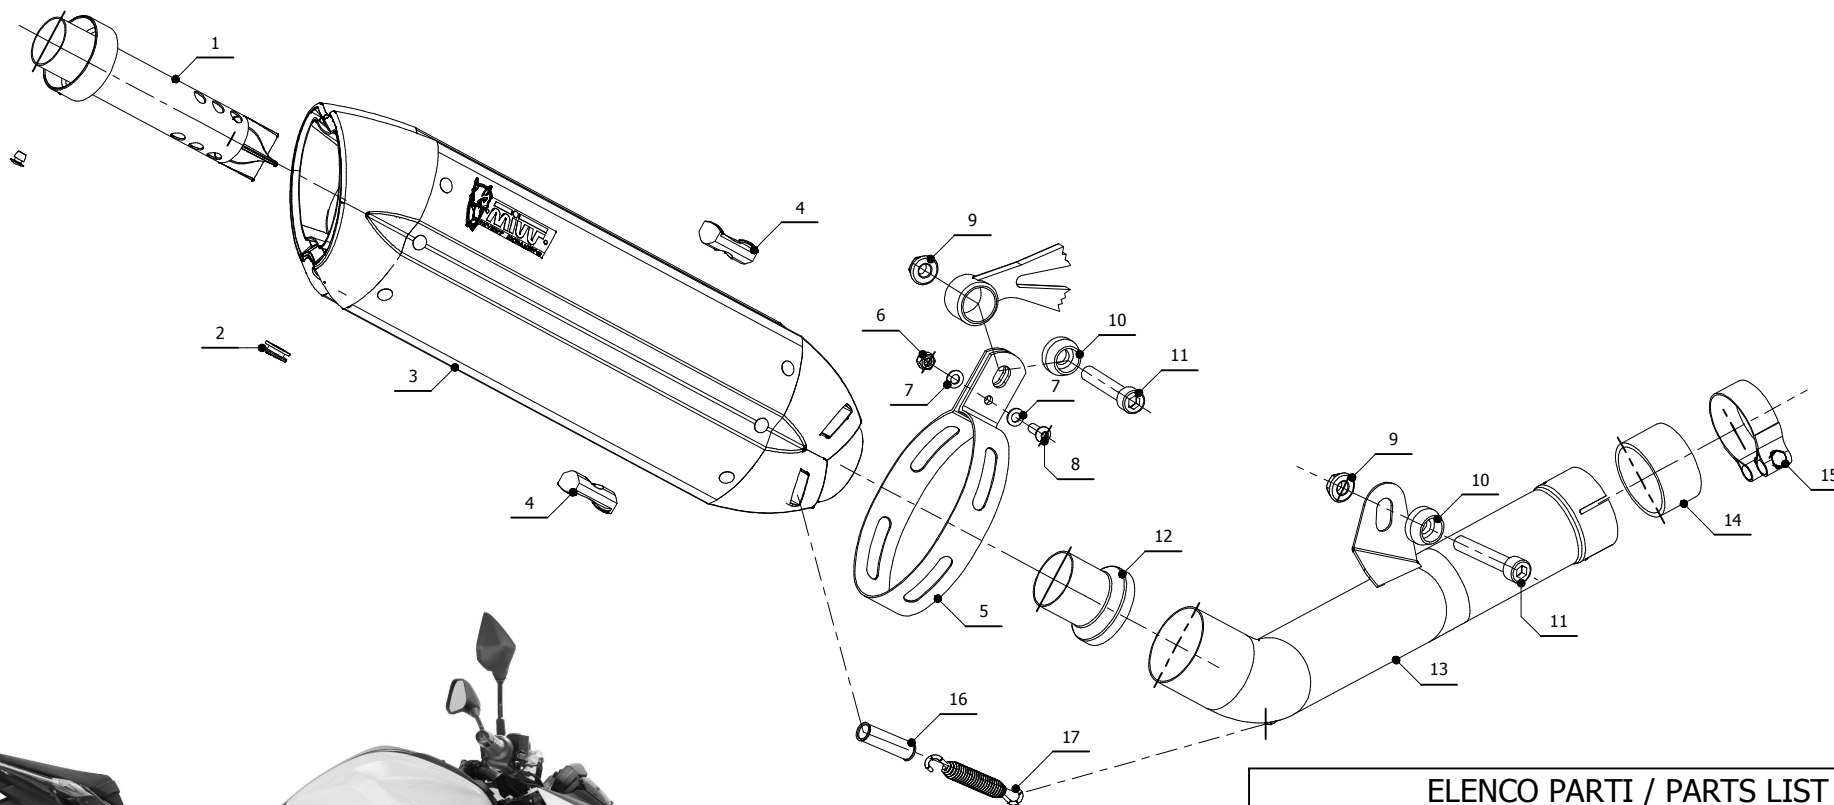

MODEL KAWASAKI Z800 E

YEAR 2013 -->

LINE SPORT

MUFFLER SUONO

**SCHEMATIC**

**ELENCO PARTI / PARTS LIST**

#	QTÀ / QTY	DESCRIZIONE / DESCRIPTION	CODICE / CODE
1	1	DB killer / DB killer	50.DK.070.0
2	1	Tappo in gomma / Rubber stopper	50.73.266.1
3	1	Silenziatore / Muffler	SUONO 320
4	2	Tassello grande / Rubber big block	50.73.203.1
5	1	Staffa in carbonio / Carbon fiber bracket	50.SS.256.1
6	1	Dado M6 / Nut M6	50.73.146.1
7	2	Rondella M6 / Washer M6	50.72.027.1
8	1	Vite M6 x 16 / Screw M6 x 16	50.73.175.1
9	2	Dado 10 MA flangiato / Flanged nut 10 MA	50.73.332.1
10	2	Rondella in alluminio nera / Black aluminium washer	50.73.326.1
11	2	Vite M10x60 / Screw M10x60	50.73.135.1
12	1	DB killer / DB killer	50.DK.065.0
13	1	Tubo di raccordo / Link pipe	9773K035S2
14	1	Guarnizione in grafite / Graphite bush	50.72.48.54.30
15	1	Fascetta Ø 52/55 mm / Pipe clamp Ø 52/55 mm	50.FA.008.1
16	1	Tubo in gomma per molla / Rubber pipe for spring	50.73.210.1
17	1	Molla media / Middle spring	50.73.359.1

**APPLICAZIONI / APPLICATIONS**

CODICE / CODE	TUBO / PIPE	SILENZIATORE / MUFFLER	FASCETTA / CLAMP
K.035.L7	INOX / ST. STEEL	INOX (COPPE CARBONIO) / ST. STEEL (CARBON CAPS)	CARBONIO / CARBON FIBER
K.035.L9	INOX / ST. STEEL	STEEL BLACK	CARBONIO / CARBON FIBER