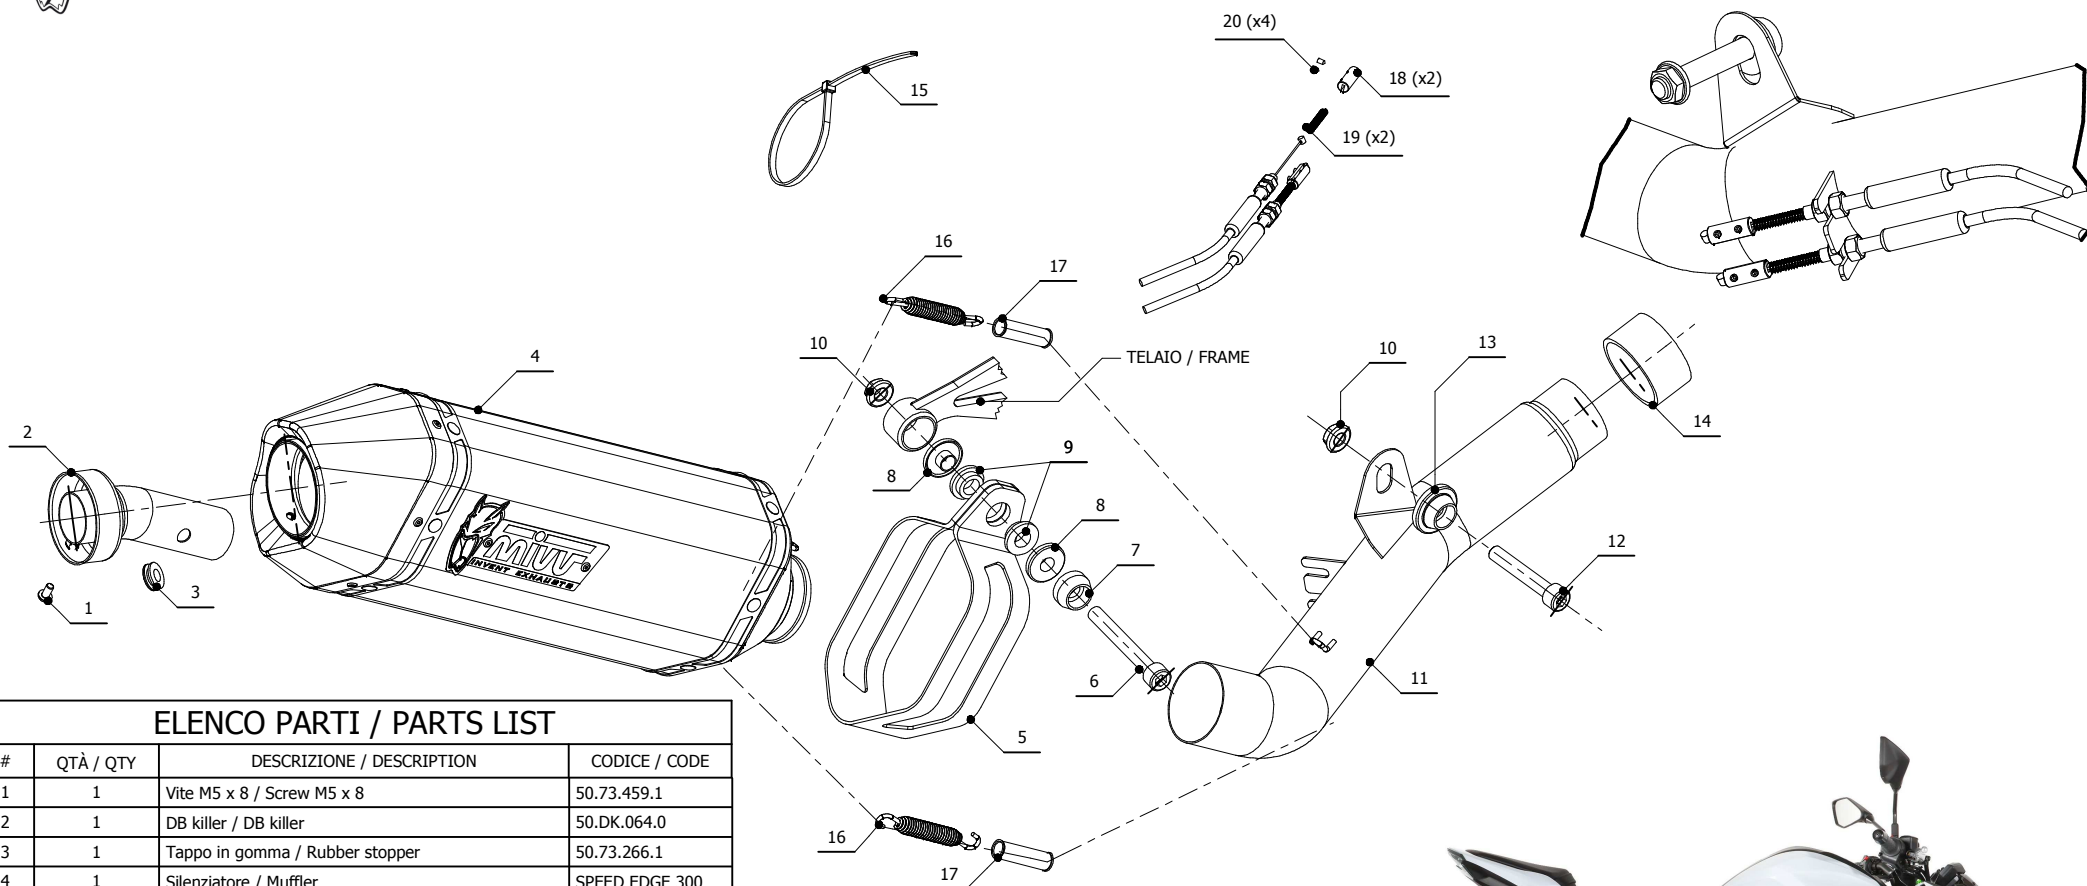

**MODEL** KAWASAKI Z800

**YEAR** 2013 -->

**LINE** SPORT

**MUFFLER** SPEED EDGE

**SCHEMATIC**

**ELENCO PARTI / PARTS LIST**

#	QTÀ / QTY	DESCRIZIONE / DESCRIPTION	CODICE / CODE
1	1	Vite M5 x 8 / Screw M5 x 8	50.73.459.1
2	1	DB killer / DB killer	50.DK.064.0
3	1	Tappo in gomma / Rubber stopper	50.73.266.1
4	1	Silenziatore / Muffler	SPEED EDGE 300
5	1	Staffa in carbonio / Carbon fiber bracket	50.SS.814.1
6	1	Vite M10x80 / Screw M10x80	50.73.773.1
7	1	Rondella in alluminio nera / Black aluminium washer	50.73.326.1
8	2	Boccola / Bush	50.73.667.1
9	2	Silentblock / Silentblock	50.73.380.1
10	2	Dado 10 MA flangiato / Flanged nut 10 MA	50.73.332.1
11	1	Tubo di raccordo / Link pipe	9773K032SRX
12	1	Vite M10x60 / Screw M10x60	50.73.135.1
13	1	Rondella alluminio / Aluminium washer	50.73.120.1
14	1	Guarnizione in grafite / Graphite bush	50.72.49.55.29
15	1	Fascetta in nylon / Nylon clamp	50.73.361.1
16	2	Molla lunga / Long spring	50.71.080.1
17	2	Tubo in gomma per molla / Rubber pipe for spring	50.73.210.1
18	2	Morsetti in alluminio / Aluminium clamps	50.73.138.1
19	2	Molla / Spring	50.73.142.1
20	4	Grani M3 / Grub screws M3	50.73.140.1

**APPLICAZIONI / APPLICATIONS**

CODICE / CODE	TUBO / PIPE	SILENZIATORE / MUFFLER	FASCETTA / CLAMP
K.032.LRX	INOX / ST. STEEL	INOX (COPPE CARBONIO) / ST. STEEL (CARBON CAPS)	CARBONIO / CARBON FIBER
K.032.LRB	INOX / ST. STEEL	STEEL BLACK	CARBONIO / CARBON FIBER