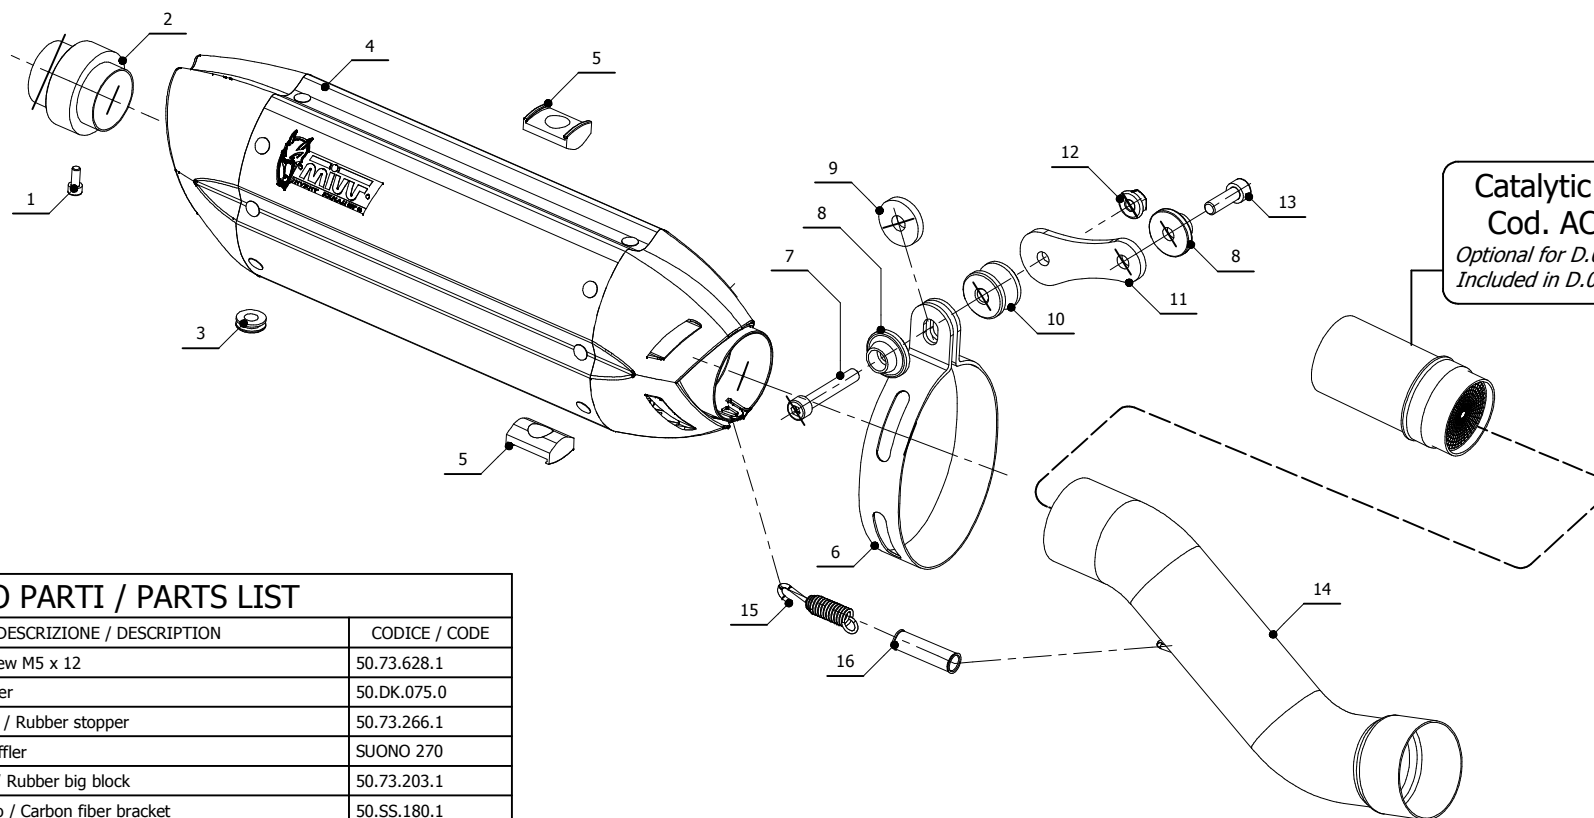

**MODEL** DUCATI MONSTER 821

**YEAR** 2015 - 2016

**LINE** SLIP ON

**MUFFLER** SUONO

**SCHEMATIC**

**Catalytic Converter**  
**Cod. ACC.033.A1**  
*Optional for D.030.L7 - D.030.L9*  
*Included in D.030.K7 - D.030.K9*

**ELENCO PARTI / PARTS LIST**

#	QTÀ / QTY	DESCRIZIONE / DESCRIPTION	CODICE / CODE
1	1	Vite M5x12 / Screw M5 x 12	50.73.628.1
2	1	DB killer / DB killer	50.DK.075.0
3	1	Tappo in gomma / Rubber stopper	50.73.266.1
4	1	Silenziatore / Muffler	SUONO 270
5	2	Tassello grande / Rubber big block	50.73.203.1
6	1	Staffa in carbonio / Carbon fiber bracket	50.SS.180.1
7	1	Vite M8x50 / Screw M8x50	50.73.074.1
8	2	Rondella in alluminio nera / Black aluminium washer	50.73.221.1
9	1	Rondella in gomma / Rubber washer	50.73.227.1
10	1	Distanziale in alluminio / Aluminium spacer (Øe.30 Øi.8,5 h.20)	50.SS.056.1
11	1	Staffa / Bracket	50.SS.718.0
12	1	Dado M8 flangiato / Flanged nut M8	50.73.393.1
13	1	Vite M8x25 / Screw M8x25	50.73.064.1
14	1	Tubo di raccordo / Link pipe	9773D030S7
15	1	Molla corta / Short Spring	50.73.123.1
16	1	Tubo in gomma per molla / Rubber pipe for spring	50.73.210.1

**APPLICAZIONI / APPLICATIONS**

CODICE / CODE	SILENZIATORE / MUFFLER	TUBO / PIPE	FASCETTA / CLAMP	NOTE
D.030.L7 D.030.L9	INOX (COPPE CARBONIO) / ST. STEEL (CARBON CAPS) STEEL BLACK	INOX / ST. STEEL	CARBONIO / CARBON FIBER	CATALYTIC CONVERTER NOT INCLUDED
D.030.K7 D.030.K9	INOX (COPPE CARBONIO) / ST. STEEL (CARBON CAPS) STEEL BLACK	INOX / ST. STEEL	CARBONIO / CARBON FIBER	CATALYTIC CONVERTER INCLUDED