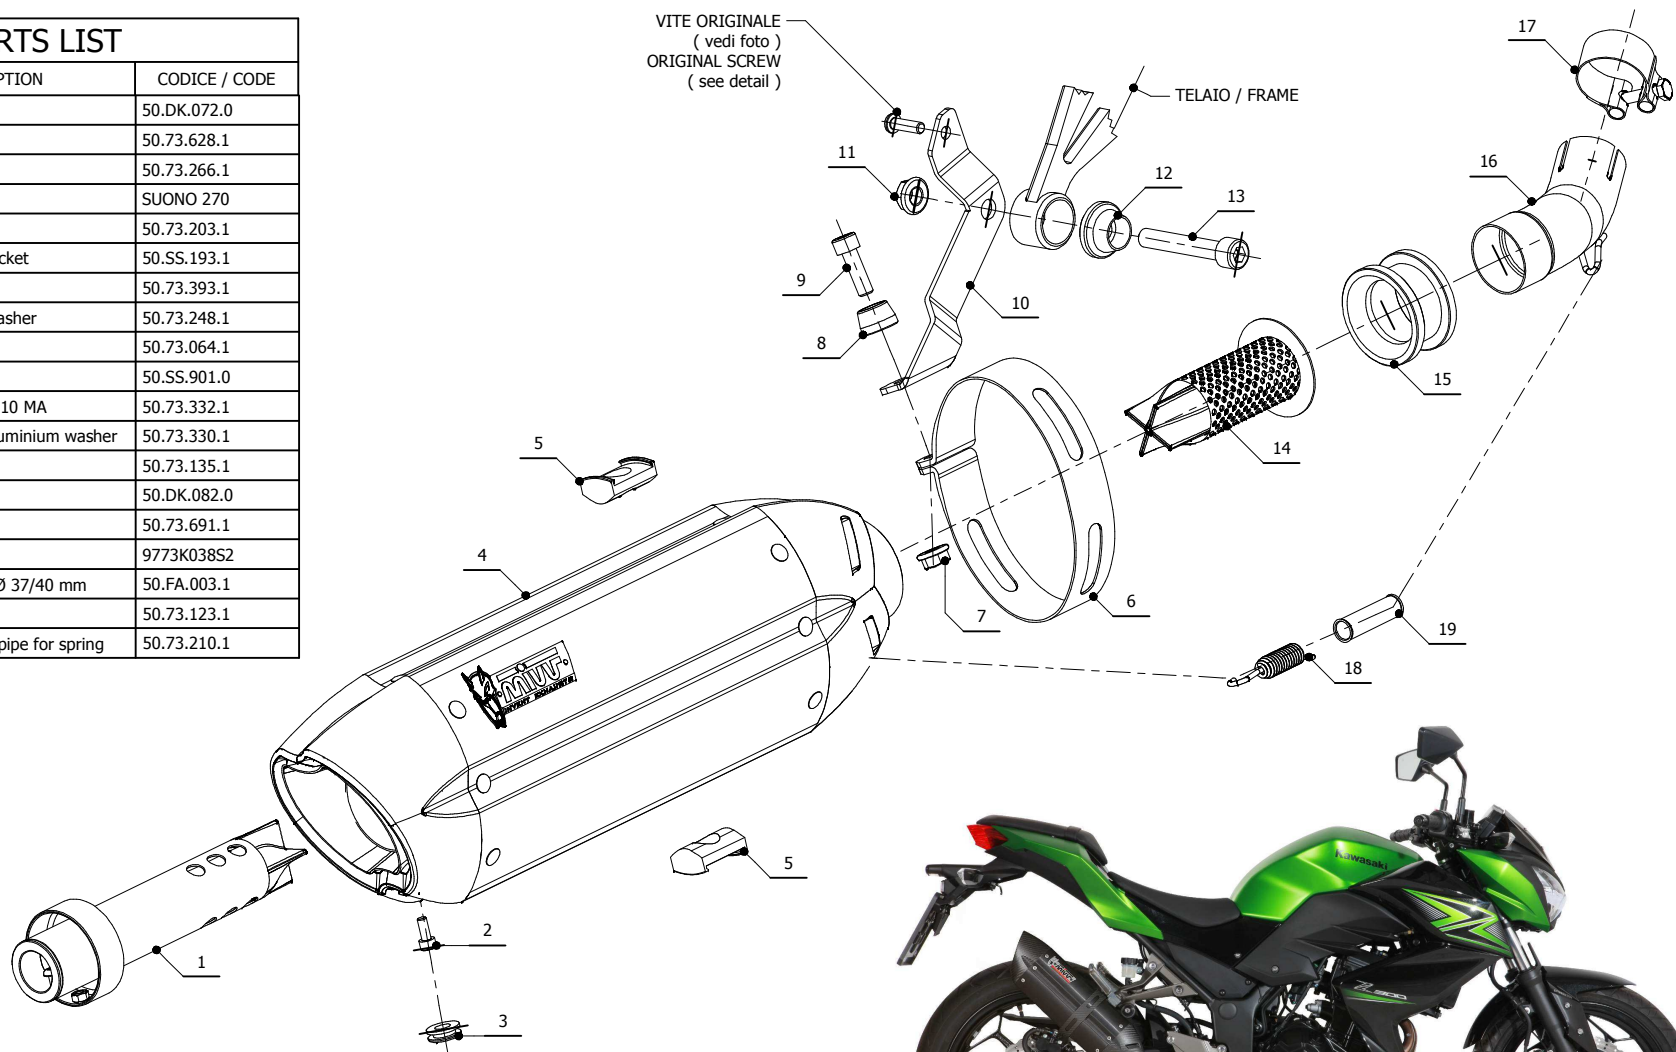

MODEL KAWASAKI NINJA 300
KAWASAKI Z 300
LINE SPORT

YEAR 2013-
2015-
MUFFLER SUONO

SCHEMATIC

ELENCO PARTI / PARTS LIST

#	QTÀ / QTY	DESCRIZIONE / DESCRIPTION	CODICE / CODE
1	1	DB killer / DB killer	50.DK.072.0
2	1	Vite M5x12 / Screw M5 x 12	50.73.628.1
3	1	Tappo in gomma / Rubber stopper	50.73.266.1
4	1	Silenziatore / Muffler	SUONO 270
5	2	Tassello grande / Rubber big block	50.73.203.1
6	1	Staffa in carbonio / Carbon fiber bracket	50.SS.193.1
7	1	Dado M8 flangiato / Flanged nut M8	50.73.393.1
8	1	Rondella in alluminio / Aluminium washer	50.73.248.1
9	1	Vite M8x25 / Screw M8x25	50.73.064.1
10	1	Staffa / Braket	50.SS.901.0
11	1	Dado 10 MA flangiato / Flanged nut 10 MA	50.73.332.1
12	1	Rondella in alluminio nera / Black aluminium washer	50.73.330.1
13	1	Vite M10x60 / Screw M10x60	50.73.135.1
14	1	Db Killer forato / Drilled DB killer	50.DK.082.0
15	1	Boccola / Bush	50.73.691.1
16	1	Tubo di raccordo / Link pipe	9773K038S2
17	1	Fascetta Ø 37/40 mm / Pipe clamp Ø 37/40 mm	50.FA.003.1
18	1	Molla corta / Short Spring	50.73.123.1
19	1	Tubo in gomma per molla / Rubber pipe for spring	50.73.210.1

APPLICAZIONI / APPLICATIONS

CODICE / CODE	TUBO / PIPE	SILENZIATORE / MUFFLER	FASCETTA / CLAMP
K.038.L7	INOX / ST. STEEL	INOX (COPPE CARBONIO) / ST. STEEL (CARBON CAPS)	CARBONIO / CARBON FIBER
K.038.L9	INOX / ST. STEEL	STEEL BLACK	CARBONIO / CARBON FIBER