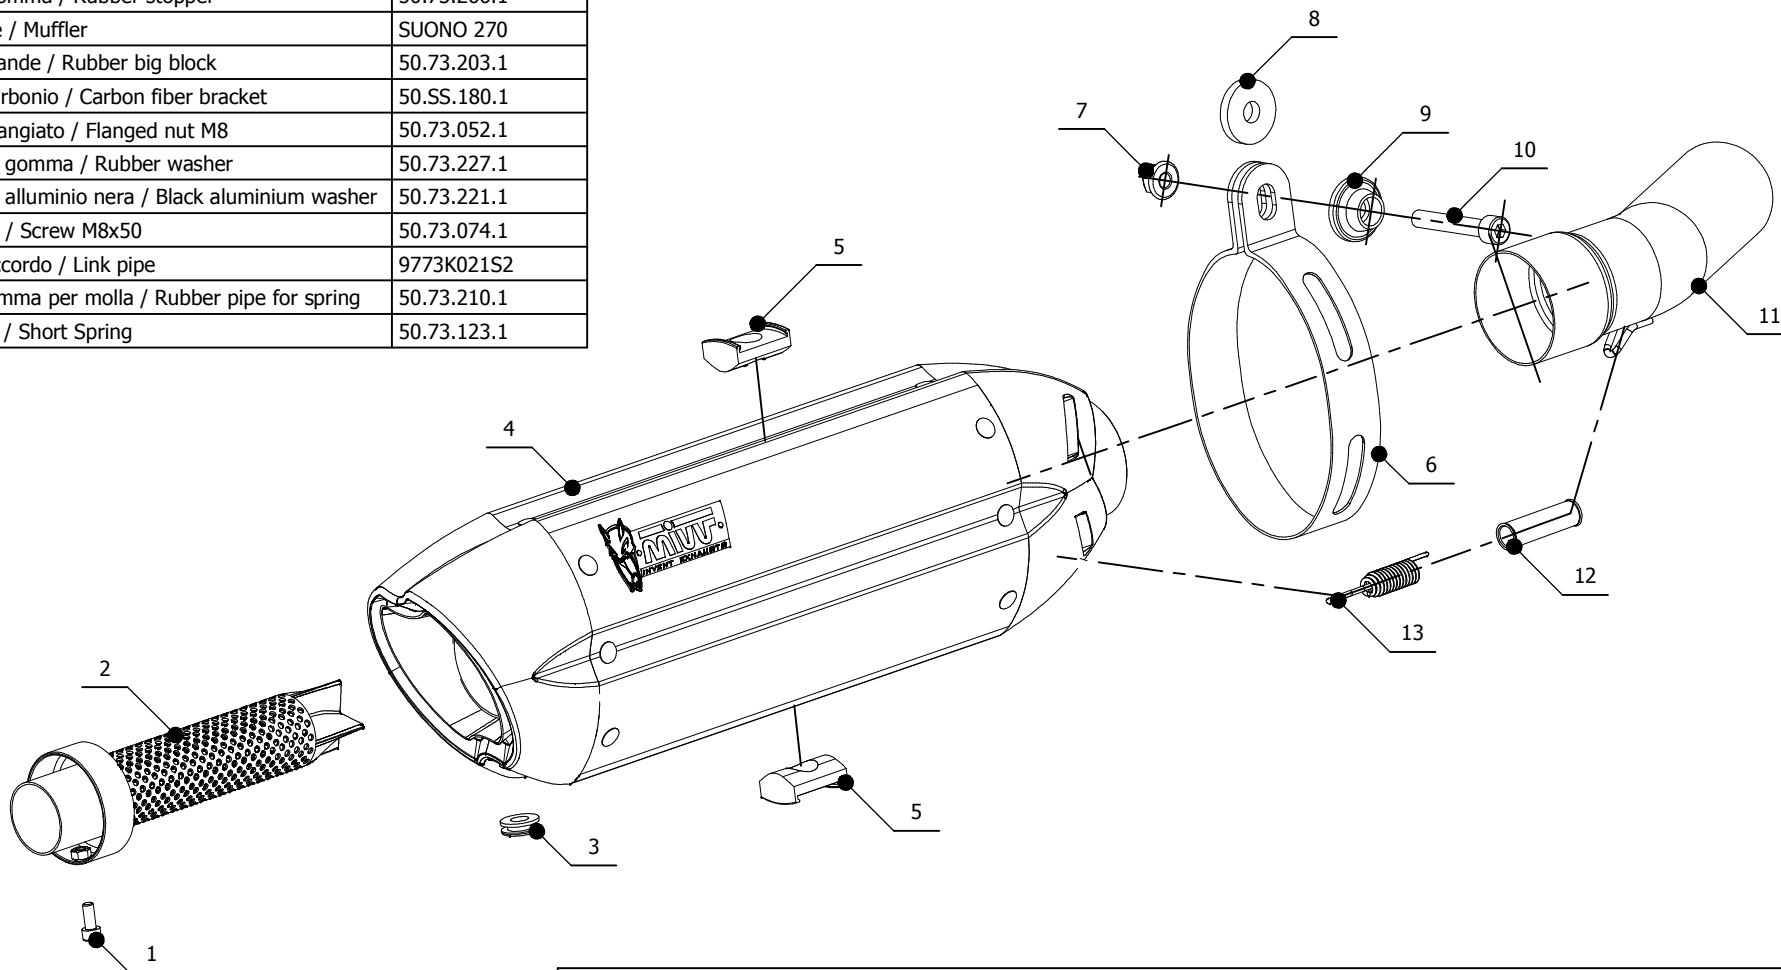

MODEL KAWASAKI ZX-10 R

YEAR 2008-10

LINE SPORT

MUFFLER SUONO

SCHEMATIC

ELENCO PARTI / PARTS LIST

#	QTÀ / QTY	DESCRIZIONE / DESCRIPTION	CODICE / CODE
1	1	Vite M5x12 / Screw M5 x 12	50.73.628.1
2	1	Db Killer forato / Drilled DB killer	50.DK.071.0
3	1	Tappo in gomma / Rubber stopper	50.73.266.1
4	1	Silenziatore / Muffler	SUONO 270
5	2	Tassello grande / Rubber big block	50.73.203.1
6	1	Staffa in carbonio / Carbon fiber bracket	50.SS.180.1
7	1	Dado M8 flangiato / Flanged nut M8	50.73.052.1
8	1	Rondella in gomma / Rubber washer	50.73.227.1
9	1	Rondella in alluminio nera / Black aluminium washer	50.73.221.1
10	1	Vite M8x50 / Screw M8x50	50.73.074.1
11	1	Tubo di raccordo / Link pipe	9773K021S2
12	1	Tubo in gomma per molla / Rubber pipe for spring	50.73.210.1
13	1	Molla corta / Short Spring	50.73.123.1

APPLICAZIONI / APPLICATIONS

CODICE / CODE	SILENZIATORE / MUFFLER	TUBO / PIPE	FASCETTA / CLAMP
K.021.L7 K.021.L9	INOX (COPPE CARBONIO) / ST. STEEL (CARBON CAPS) STEEL BLACK	INOX / ST. STEEL	CARBONIO / CARBON FIBER