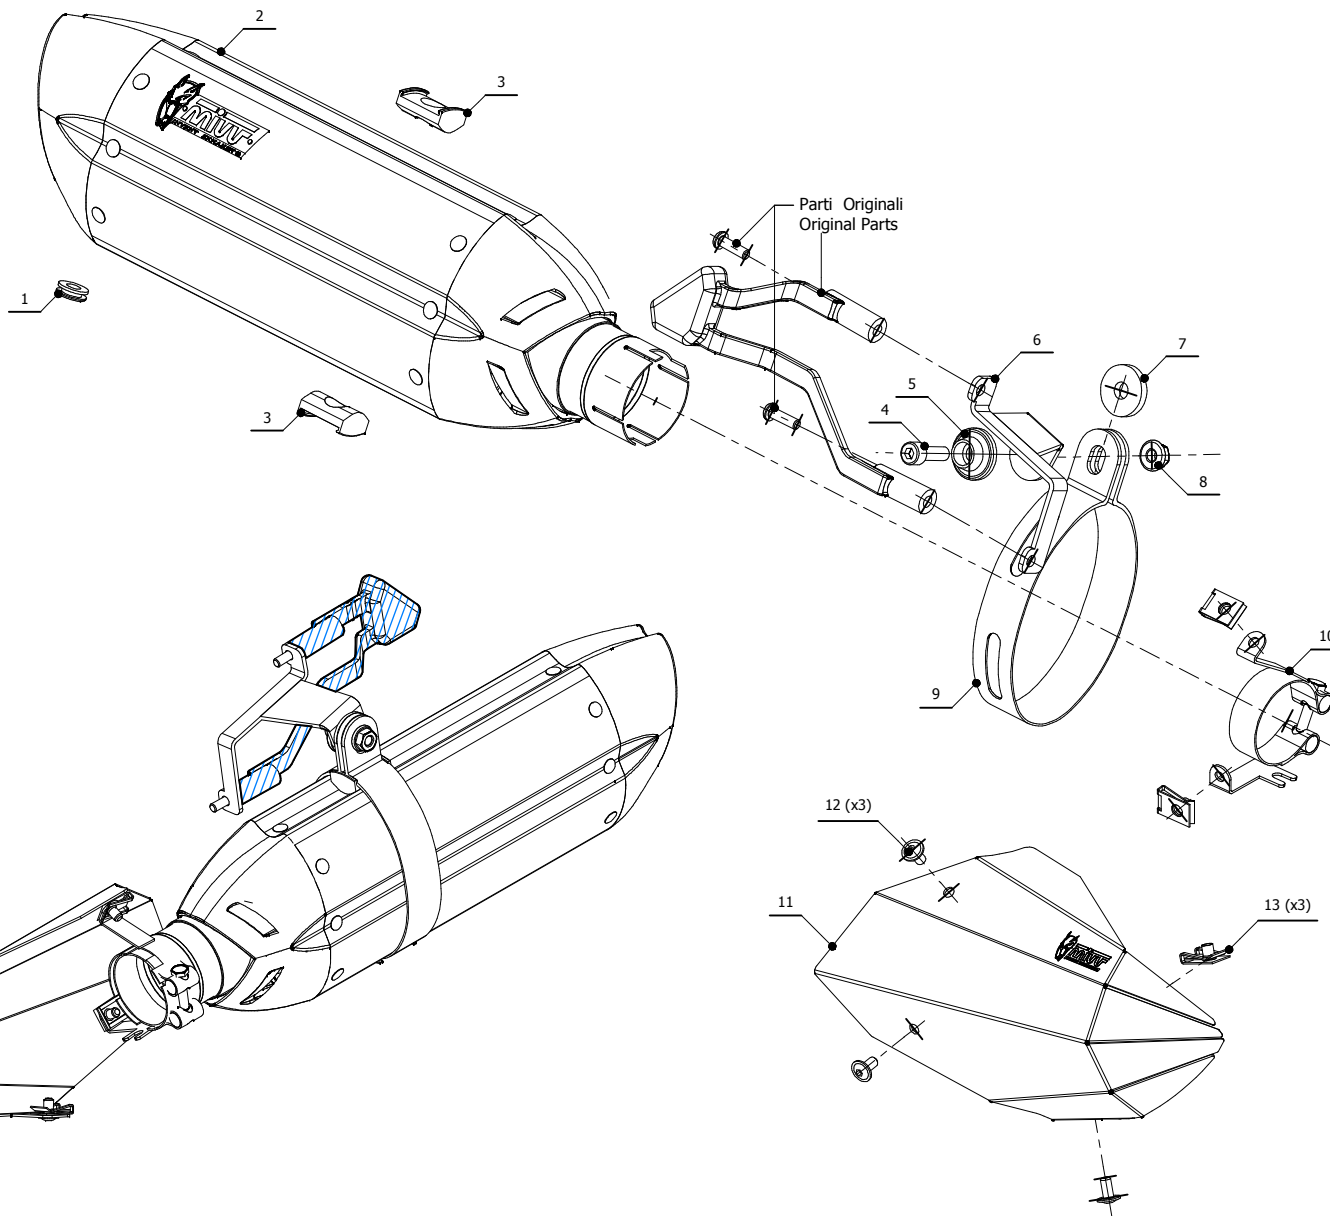

MODEL DUCATI MULTISTRADA 1200 YEAR 2015 -->

LINE SPORT

MUFFLER SUONO

SCHEMATIC

ELENCO PARTI / PARTS LIST

#	QTÀ / QTY	DESCRIZIONE / DESCRIPTION	CODICE / CODE
1	1	Tappo in gomma / Rubber stopper	50.73.266.1
2	1	Silenziatore / Muffler	SUONO 270
3	2	Tassello grande / Rubber big block	50.73.203.1
4	1	Vite M8x25 / Screw M8x25	50.73.064.1
5	1	Rondella in alluminio nera / Black aluminium washer	50.73.221.1
6	1	Staffa / Bracket	50.SS.951.0
7	1	Rondella in gomma / Rubber washer	50.73.227.1
8	1	Dado M8 flangiato / Flanged nut M8	50.73.393.1
9	1	Staffa in carbonio / Carbon fiber bracket	50.SS.180.1
10	1	Fascetta / Pipe clamp	50.73.797.0
11	1	Cover acciaio nero / Black steel cover	50.CR.031.0
12	3	Vite M6x12 / Screw M6x12	50.00.063.1
13	3	Dado rapido / Cage nut	50.66.009.1

APPLICAZIONI / APPLICATIONS

CODICE / CODE	SILENZIATORE / MUFFLER	TUBO / PIPE	FASCETTA / CLAMP
D.034.L7	INOX (COPPE CARBONIO) / ST. STEEL (CARBON CAPS)	///	CARBONIO / CARBON FIBER
D.034.L9	STEEL BLACK		