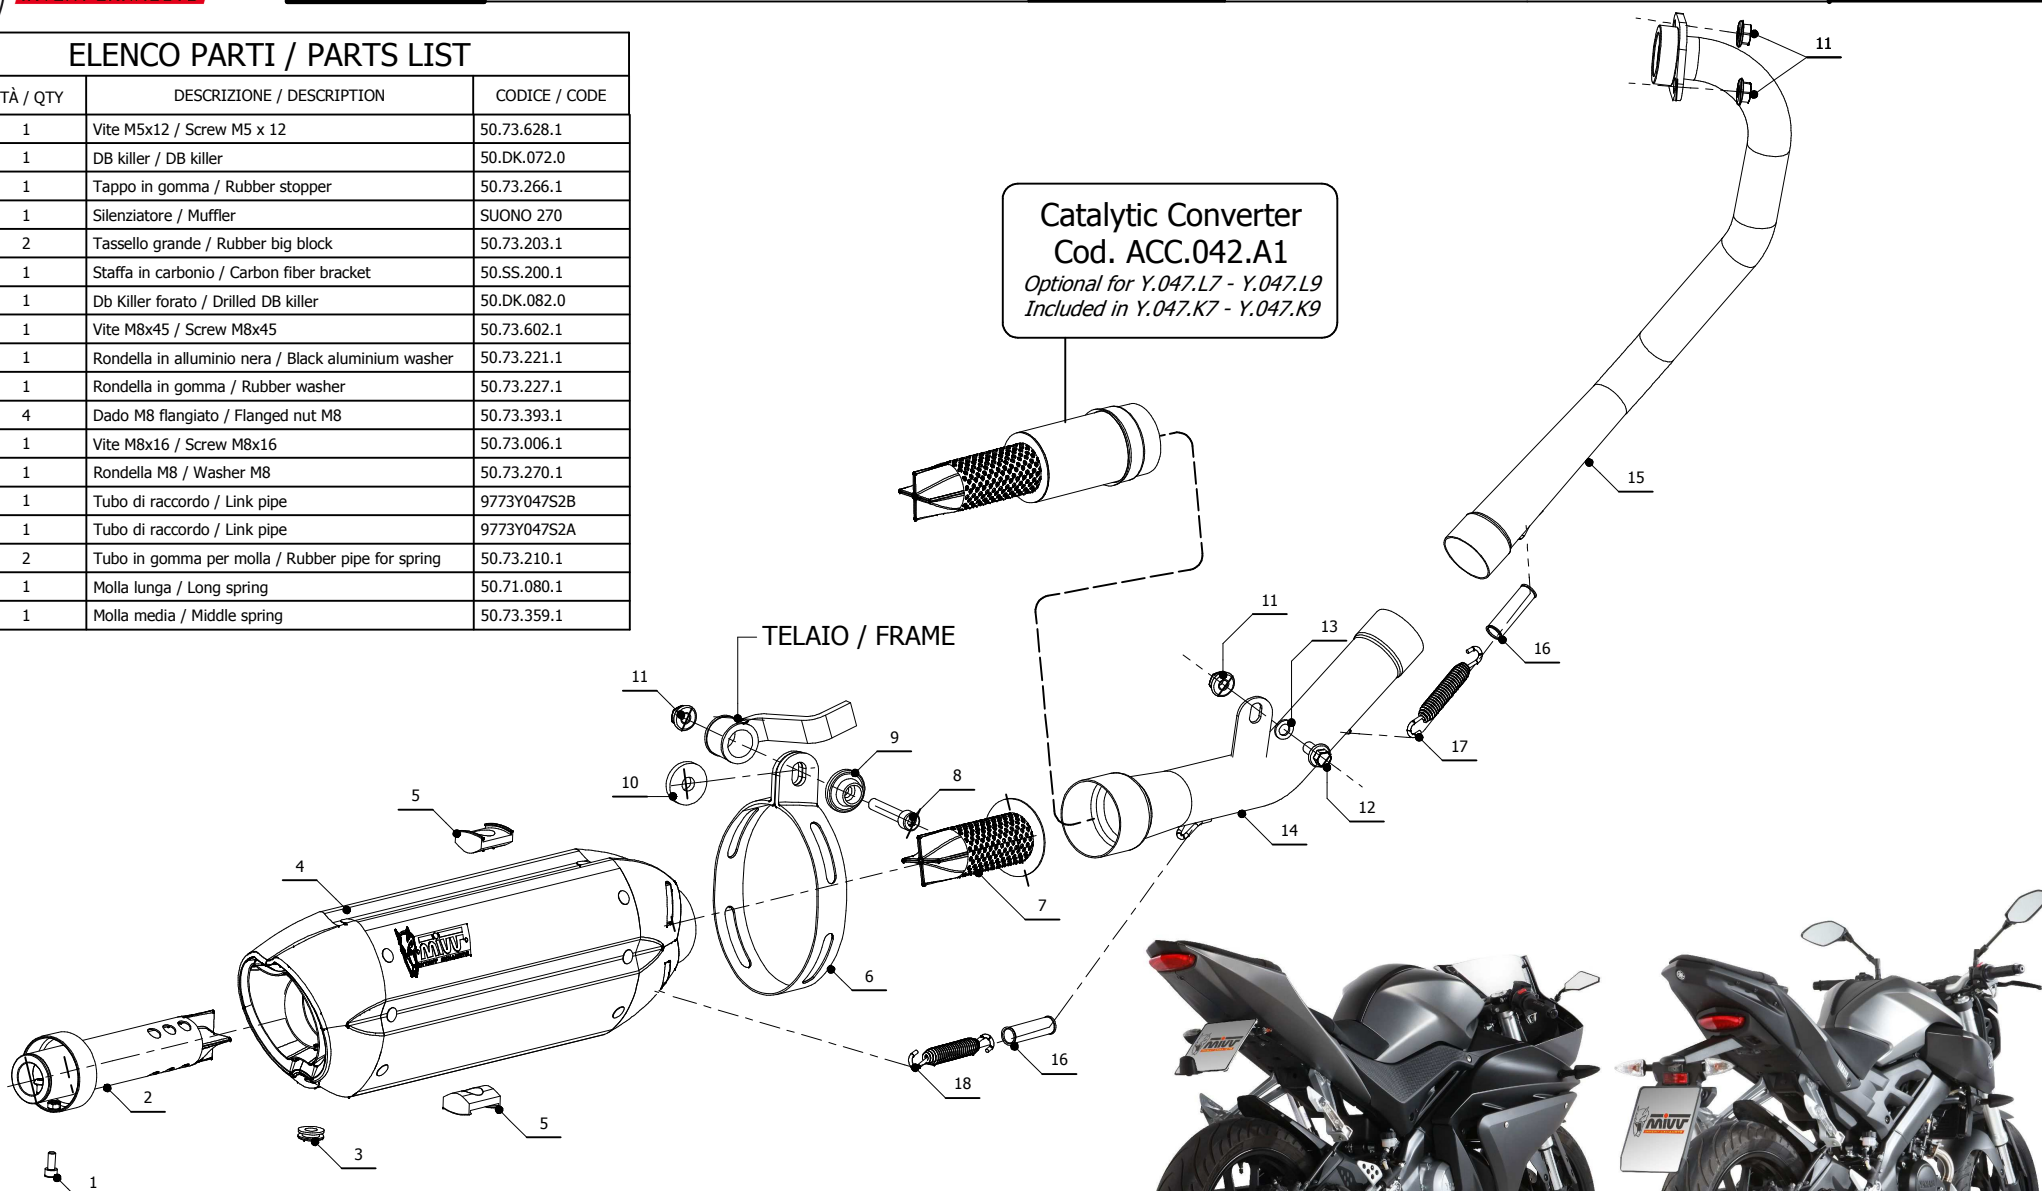

MODEL YAMAHA YZF R125
YAMAHA MT 125
LINE FULL SYSTEM

YEAR 2014-2016
2015-2016
MUFFLER SUONO

SCHEMATIC

ELENCO PARTI / PARTS LIST

#	QTÀ / QTY	DESCRIZIONE / DESCRIPTION	CODICE / CODE
1	1	Vite M5x12 / Screw M5 x 12	50.73.628.1
2	1	DB killer / DB killer	50.DK.072.0
3	1	Tappo in gomma / Rubber stopper	50.73.266.1
4	1	Silenziatore / Muffler	SUONO 270
5	2	Tassello grande / Rubber big block	50.73.203.1
6	1	Staffa in carbonio / Carbon fiber bracket	50.SS.200.1
7	1	Db Killer forato / Drilled DB killer	50.DK.082.0
8	1	Vite M8x45 / Screw M8x45	50.73.602.1
9	1	Rondella in alluminio nera / Black aluminium washer	50.73.221.1
10	1	Rondella in gomma / Rubber washer	50.73.227.1
11	4	Dado M8 flangiato / Flanged nut M8	50.73.393.1
12	1	Vite M8x16 / Screw M8x16	50.73.006.1
13	1	Rondella M8 / Washer M8	50.73.270.1
14	1	Tubo di raccordo / Link pipe	9773Y047S2B
15	1	Tubo di raccordo / Link pipe	9773Y047S2A
16	2	Tubo in gomma per molla / Rubber pipe for spring	50.73.210.1
17	1	Molla lunga / Long spring	50.71.080.1
18	1	Molla media / Middle spring	50.73.359.1

APPLICAZIONI / APPLICATIONS

CODICE / CODE	TUBO / PIPE	SILENZIATORE / MUFFLER	FASCETTA / CLAMP	NOTE
Y.047.L7 Y.047.L9	INOX / ST. STEEL	INOX (COPPE CARBONIO) / ST. STEEL (CARBON CAPS) STEEL BLACK	CARBONIO / CARBON FIBER	CATALYTIC CONVERTER NOT INCLUDED
Y.047.K7 Y.047.K9	INOX / ST. STEEL	INOX (COPPE CARBONIO) / ST. STEEL (CARBON CAPS) STEEL BLACK	CARBONIO / CARBON FIBER	CATALYTIC CONVERTER INCLUDED