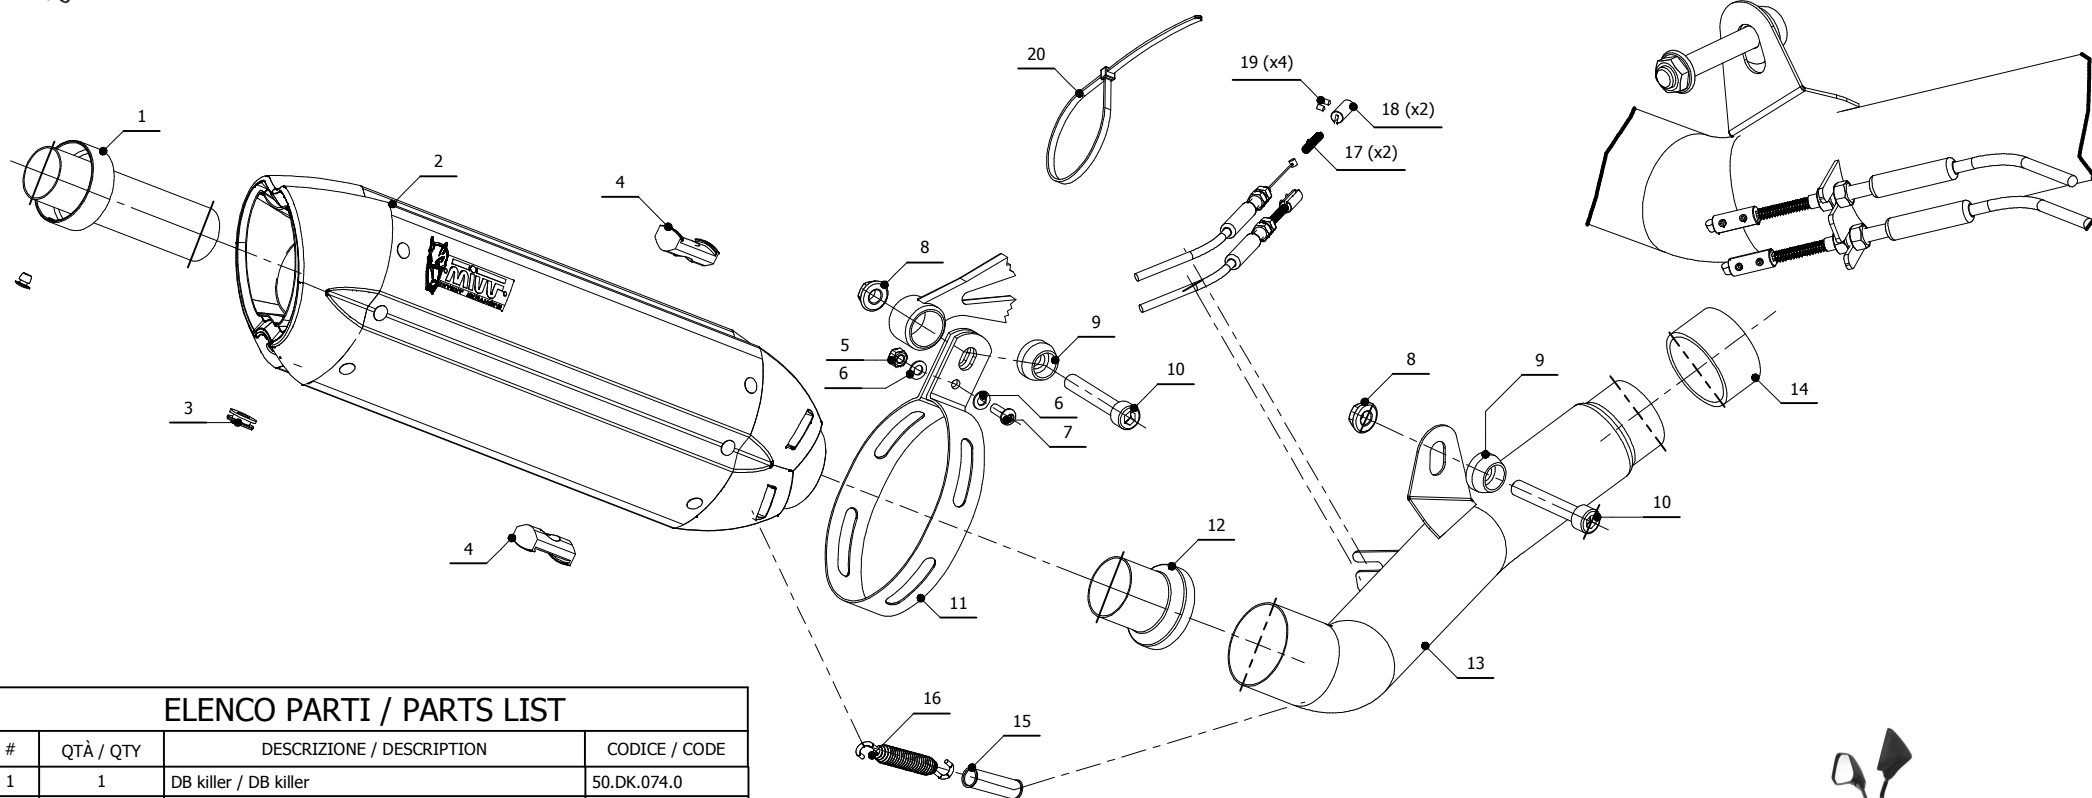

MODEL KAWASAKI Z800

YEAR 2013 -->

LINE SPORT

MUFFLER SUONO

SCHEMATIC

ELENCO PARTI / PARTS LIST

#	QTÀ / QTY	DESCRIZIONE / DESCRIPTION	CODICE / CODE
1	1	DB killer / DB killer	50.DK.074.0
2	1	Silenziatore / Muffler	SUONO 320
3	1	Tappo in gomma / Rubber stopper	50.73.266.1
4	2	Tassello grande / Rubber big block	50.73.203.1
5	1	Dado M6 / Nut M6	50.73.146.1
6	2	Rondella M6 / Washer M6	50.72.027.1
7	1	Vite M6 x 16 / Screw M6 x 16	50.73.175.1
8	2	Dado 10 MA flangiato / Flanged nut 10 MA	50.73.332.1
9	2	Rondella in alluminio nera / Black aluminium washer	50.73.326.1
10	2	Vite M10x60 / Screw M10x60	50.73.135.1
11	1	Staffa in carbonio / Carbon fiber bracket	50.SS.256.1.1
12	1	DB killer / DB killer	50.DK.065.0
13	1	Tubo di raccordo / Link pipe	9773K032S2
14	1	Guarnizione in grafite / Graphite bush	50.72.49.55.29
15	1	Tubo in gomma per molla / Rubber pipe for spring	50.73.210.1
16	1	Molla media / Middle spring	50.73.359.1
17	2	Molla / Spring	50.73.142.1
18	2	Morsetti in alluminio / Aluminium clamps	50.73.138.1
19	4	Grani M3 / Grub screws M3	50.73.140.1
20	1	Fascetta in nylon / Nylon clamp	50.73.361.1

APPLICAZIONI / APPLICATIONS

CODICE / CODE	TUBO / PIPE	SILENZIATORE / MUFFLER	FASCETTA / CLAMP
K.032.L7	INOX / ST. STEEL	INOX (COPPE CARBONIO) / ST. STEEL (CARBON CAPS)	CARBONIO / CARBON FIBER
K.032.L9	INOX / ST. STEEL	STEEL BLACK	CARBONIO / CARBON FIBER