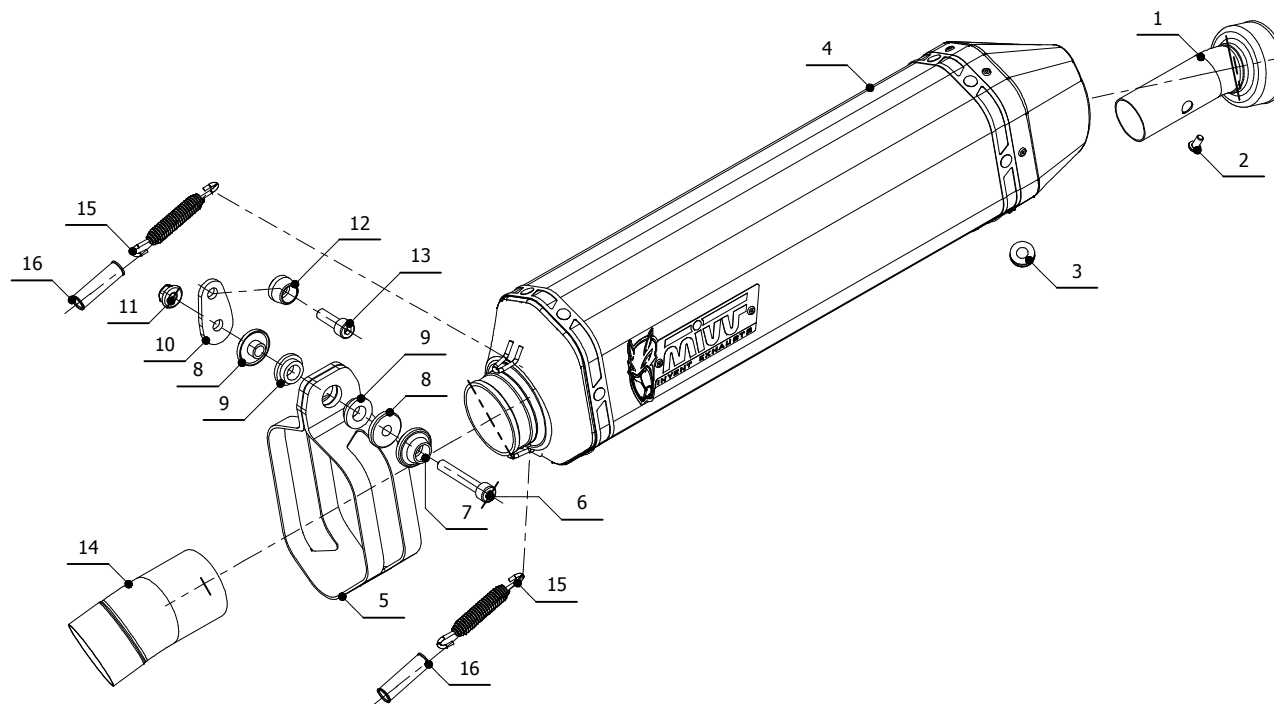

MODEL BMW F 700 GS

YEAR 2012 -->

LINE SPORT

MUFFLER SPEED EDGE

SCHEMATIC

ELENCO PARTI / PARTS LIST

#	QTÀ / QTY	DESCRIZIONE / DESCRIPTION	CODICE / CODE
1	1	DB killer / DB killer	50.DK.068.0
2	1	Vite M5 x 8 / Screw M5 x 8	50.73.459.1
3	1	Tappo in gomma / Rubber stopper	50.73.266.1
4	1	Silenziatore / Muffler	SPEED EDGE 400
5	1	Staffa in carbonio / Carbon fiber bracket	50.SS.814.1
6	1	Vite M8x50 / Screw M8x50	50.73.074.1
7	1	Rondella in alluminio nera / Black aluminium washer	50.73.221.1
8	2	Boccola / Bush	50.73.381.1
9	2	Silentblock / Silentblock	50.73.380.1
10	1	Staffa / Bracket	50.SS.875.0
11	1	Dado M8 flangiato / Flanged nut M8	50.73.393.1
12	1	Rondella in alluminio / Aluminium washer	50.73.248.1
13	1	Vite M8x25 / Screw M8x25	50.73.064.1
14	1	Tubo di raccordo / Link pipe	9673B007S2
15	2	Molla lunga / Long spring	50.71.080.1
16	2	Tubo in gomma per molla / Rubber pipe for spring	50.73.210.1

APPLICAZIONI / APPLICATIONS

CODICE / CODE	TUBO / PIPE	SILENZIATORE / MUFFLER	FASCETTA / CLAMP
B.014.LRX	INOX / ST. STEEL	INOX (COPPE CARBONIO) / ST. STEEL (CARBON CAPS)	CARBONIO / CARBON FIBER
B.014.LRB	INOX / ST. STEEL	STEEL BLACK	CARBONIO / CARBON FIBER