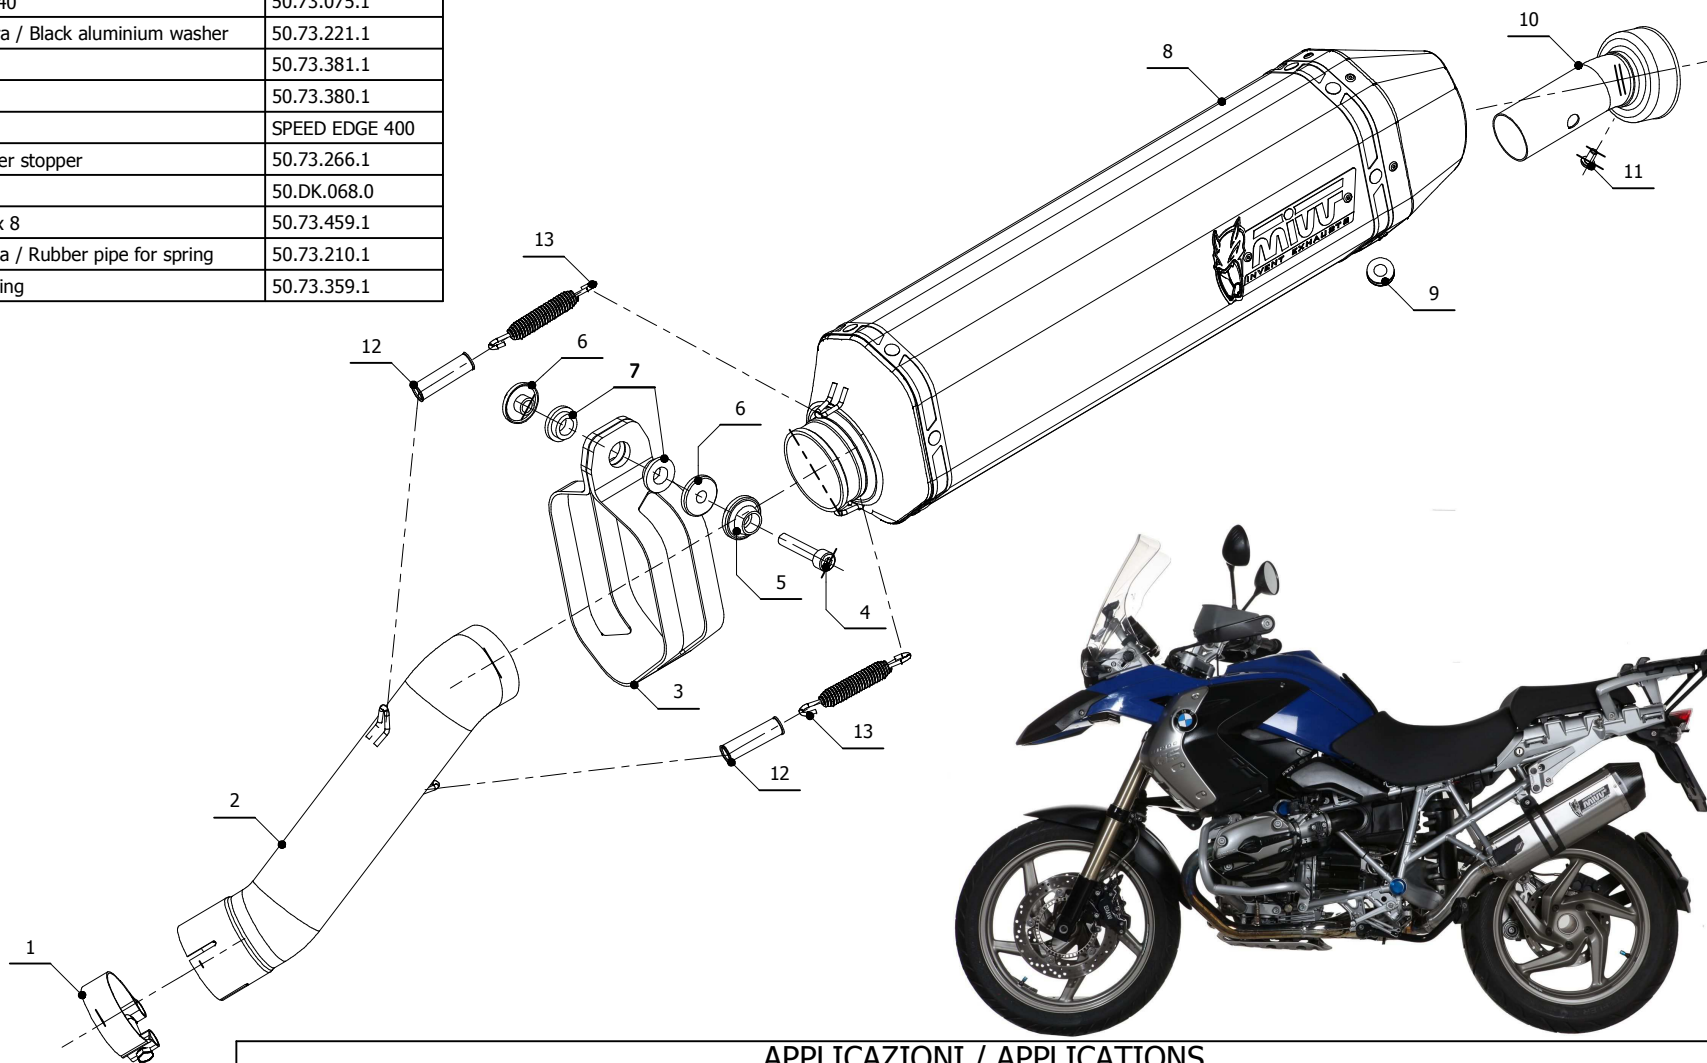

MODEL BMW R 1200 GS

YEAR 2008 - 2009

LINE SPORT

MUFFLER SPEED EDGE

SCHEMATIC

ELENCO PARTI / PARTS LIST

#	QTÀ / QTY	DESCRIZIONE / DESCRIPTION	CODICE / CODE
1	1	Fascetta Ø 52/55 mm / Pipe clamp Ø 52/55 mm	50.FA.008.1
2	1	Tubo di raccordo / Link pipe	9773B004SRX
3	1	Staffa in carbonio / Carbon fiber bracket	50.SS.814.1
4	1	Vite M8x40 / Screw M8x40	50.73.075.1
5	1	Rondella in alluminio nera / Black aluminium washer	50.73.221.1
6	2	Boccola / Bush	50.73.381.1
7	2	Silentblock / Silentblock	50.73.380.1
8	1	Silenziatore / Muffler	SPEED EDGE 400
9	1	Tappo in gomma / Rubber stopper	50.73.266.1
10	1	DB killer / DB killer	50.DK.068.0
11	1	Vite M5 x 8 / Screw M5 x 8	50.73.459.1
12	2	Tubo in gomma per molla / Rubber pipe for spring	50.73.210.1
13	2	Molla media / Middle spring	50.73.359.1

APPLICAZIONI / APPLICATIONS

CODICE / CODE	TUBO / PIPE	SILENZIATORE / MUFFLER	FASCETTA / CLAMP
B.004.LRX	INOX / ST. STEEL	INOX (COPPE CARBONIO) / ST. STEEL (CARBON CAPS)	CARBONIO / CARBON FIBER
B.004.LRB	INOX / ST. STEEL	STEEL BLACK	CARBONIO / CARBON FIBER