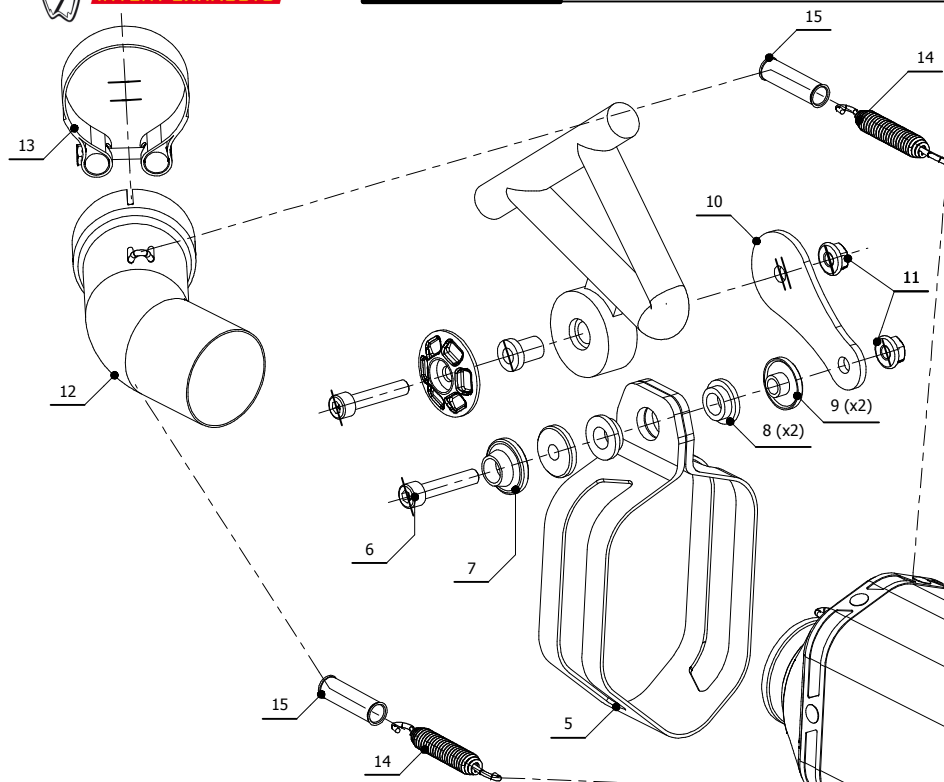

MODEL BMW R NINE T

YEAR 2014 -->

LINE SPORT

MUFFLER SPEED EDGE

SCHEMATIC

ELENCO PARTI / PARTS LIST			
#	QTÀ / QTY	DESCRIZIONE / DESCRIPTION	CODICE / CODE
1	1	Vite M5 x 8 / Screw M5 x 8	50.73.459.1
2	1	DB killer / DB killer	50.DK.086.0
3	1	Tappo in gomma / Rubber stopper	50.73.266.1
4	1	Silenziatore / Muffler	SPEED EDGE 250
5	1	Staffa in carbonio / Carbon fiber bracket	50.SS.814.1
6	1	Vite M8x40 / Screw M8x40	50.73.075.1
7	1	Rondella in alluminio nera / Black aluminium washer	50.73.221.1
8	2	Silentblock / Silentblock	50.73.380.1
9	2	Boccola / Bush	50.73.381.1
10	1	Staffa / Bracket	50.SS.750.0
11	2	Dado M8 flangiato / Flanged nut M8	50.73.393.1
12	1	Tubo di raccordo / Link pipe	9773B021SHX
13	1	Fascetta Ø 64/67 mm / Pipe clamp Ø 64/67 mm	50.FA.011.1
14	2	Molla media / Middle spring	50.73.359.1
15	2	Tubo in gomma per molla / Rubber pipe for spring	50.73.210.1

OPTIONAL PARTS
B.021.C1 - NO KAT PIPE

APPLICAZIONI / APPLICATIONS

CODICE / CODE	TUBO / PIPE	SILENZIATORE / MUFFLER	FASCETTA / CLAMP
B.021.LRX	INOX / ST. STEEL	INOX (COPPE CARBONIO) / ST. STEEL (CARBON CAPS)	CARBONIO / CARBON FIBER
B.021.LRB	INOX / ST. STEEL	STEEL BLACK	CARBONIO / CARBON FIBER