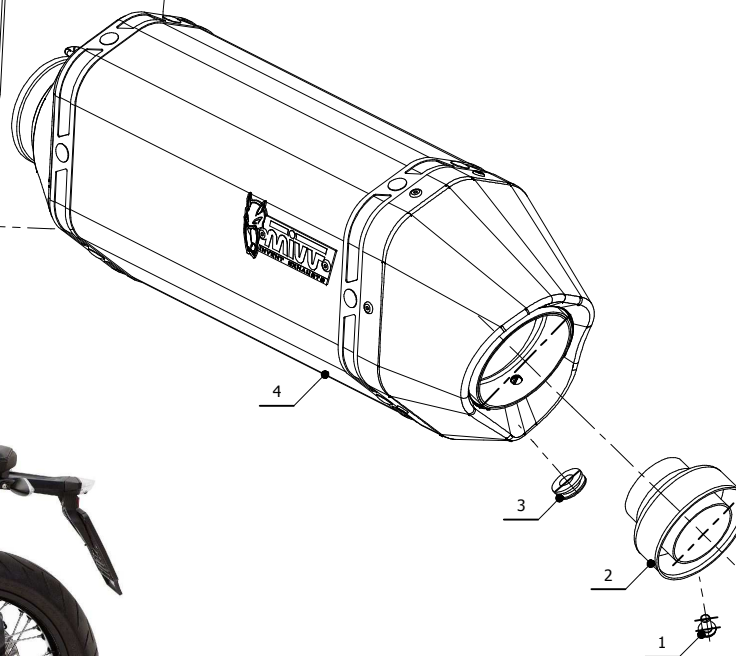

MODEL BMW R NINE T

YEAR 2014 -->

LINE SPORT

MUFFLER SPEED EDGE

SCHEMATIC

ELENCO PARTI / PARTS LIST			
#	QTÀ / QTY	DESCRIZIONE / DESCRIPTION	CODICE / CODE
1	1	Vite M5 x 8 / Screw M5 x 8	50.73.459.1
2	1	DB killer / DB killer	50.DK.086.0
3	1	Tappo in gomma / Rubber stopper	50.73.266.1
4	1	Silenziatore / Muffler	SPEED EDGE 250
5	1	Staffa in carbonio / Carbon fiber bracket	50.SS.814.1
6	1	Vite M8x40 / Screw M8x40	50.73.075.1
7	1	Rondella in alluminio nera / Black aluminium washer	50.73.221.1
8	2	Silentblock / Silentblock	50.73.380.1
9	2	Boccola / Bush	50.73.381.1
10	1	Staffa / Bracket	50.SS.750.0
11	2	Dado M8 flangiato / Flanged nut M8	50.73.393.1
12	1	Tubo di raccordo / Link pipe	9773B021SHX
13	1	Fascetta Ø 64/67 mm / Pipe clamp Ø 64/67 mm	50.FA.011.1
14	2	Molla media / Middle spring	50.73.359.1
15	2	Tubo in gomma per molla / Rubber pipe for spring	50.73.210.1

OPTIONAL PARTS
B.021.C1 - NO KAT PIPE

APPLICAZIONI / APPLICATIONS

CODICE / CODE	TUBO / PIPE	SILENZIATORE / MUFFLER	FASCETTA / CLAMP
B.021.LRX	INOX / ST. STEEL	INOX (COPPE CARBONIO) / ST. STEEL (CARBON CAPS)	CARBONIO / CARBON FIBER
B.021.LRB	INOX / ST. STEEL	STEEL BLACK	CARBONIO / CARBON FIBER