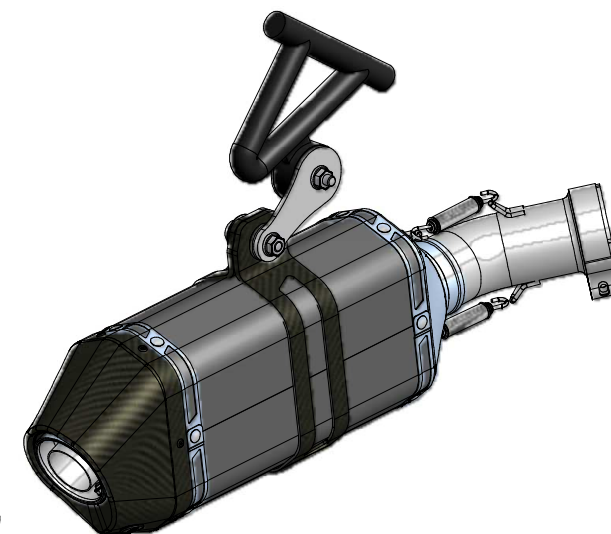

MODEL BMW R NINE T

YEAR 2014 -->

LINE SPORT

MUFFLER SPEED EDGE

SCHEMATIC

ELENCO PARTI / PARTS LIST			
#	QTÀ / QTY	DESCRIZIONE / DESCRIPTION	CODICE / CODE
1	1	Vite M5 x 8 / Screw M5 x 8	50.73.459.1
2	1	DB killer / DB killer	50.DK.086.0
3	1	Tappo in gomma / Rubber stopper	50.73.266.1
4	1	Silenziatore / Muffler	SPEED EDGE 250
5	1	Staffa in carbonio / Carbon fiber bracket	50.SS.814.1
6	1	Vite M8x40 / Screw M8x40	50.73.075.1
7	1	Rondella in alluminio nera / Black aluminium washer	50.73.221.1
8	2	Silentblock / Silentblock	50.73.380.1
9	2	Boccola / Bush	50.73.381.1
10	1	Staffa / Bracket	50.SS.750.0
11	2	Dado M8 flangiato / Flanged nut M8	50.73.393.1
12	1	Tubo di raccordo / Link pipe	9773B021SHX
13	1	Fascetta Ø 64/67 mm / Pipe clamp Ø 64/67 mm	50.FA.011.1
14	2	Molla media / Middle spring	50.73.359.1
15	2	Tubo in gomma per molla / Rubber pipe for spring	50.73.210.1

OPTIONAL PARTS
B.021.C1 - NO KAT PIPE

APPLICAZIONI / APPLICATIONS

CODICE / CODE	TUBO / PIPE	SILENZIATORE / MUFFLER	FASCETTA / CLAMP
B.021.LRX	INOX / ST. STEEL	INOX (COPPE CARBONIO) / ST. STEEL (CARBON CAPS)	CARBONIO / CARBON FIBER
B.021.LRB	INOX / ST. STEEL	STEEL BLACK	CARBONIO / CARBON FIBER