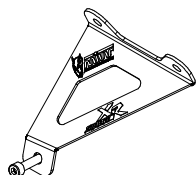

MODEL BMW S 1000 XR

YEAR 2015 ->

LINE SPORT

MUFFLER SPEED EDGE

SCHEMATIC

**PARTI OPZIONALI
OPTIONAL PARTS**

COMPONENTI PASSAGGIO ALTO
HIGH POSITION PARTS
cod.: **00.73.ACC.035.SRX**

ELENCO PARTI / PARTS LIST

#	QTÀ / QTY	DESCRIZIONE / DESCRIPTION	CODICE / CODE
1	1	DB killer / DB killer	50.DK.086.0
2	1	Vite M5 x 10 / Screw M5 x 10	50.73.858.1
3	1	Tappo in gomma / Rubber stopper	50.73.266.1
4	1	Silenziatore / Muffler	SPEED EDGE 300
5	1	Staffa in carbonio / Carbon fiber bracket	50.SS.814.1
6	1	Vite M8x50 / Screw M8x50	50.73.074.1
7	2	Rondella in alluminio nera / Black aluminium washer	50.73.221.1
8	2	Boccola / Bush	50.73.381.1
9	2	Silentblock / Silentblock	50.73.380.1
10	1	Staffa / Bracket	50.SS.683.0
11	2	Dado M8 flangiato / Flanged nut M8	50.73.393.1
12	1	Distanziale in alluminio / Aluminium spacer (Øe.30 Øi.8,5 h.5)	50.73.124.1
13	1	Vite M8x40 / Screw M8x40	50.73.075.1
14	2	Tubo in gomma per molla / Rubber pipe for spring	50.73.210.1
15	2	Molla media / Middle spring	50.73.359.1
16	1	Tubo di raccordo / Link pipe	9773B025SRX
17	1	Fascetta Ø 36/39 mm / Pipe clamp Ø 36/39 mm	50.FA.002.1
18	1	Fascetta Ø 48/51 mm / Pipe clamp Ø 48/51 mm	50.FA.007.1