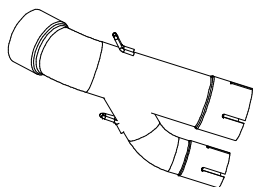

MODEL BMW S 1000 XR

YEAR 2015 ->

LINE SPORT

MUFFLER SPEED EDGE

SCHEMATIC

**PARTI OPZIONALI
OPTIONAL PARTS**

COMPONENTI PASSAGGIO ALTO
HIGH POSITION PARTS
cod.: **00.73.ACC.035.SRX**

ELENCO PARTI / PARTS LIST

#	QTÀ / QTY	DESCRIZIONE / DESCRIPTION	CODICE / CODE
1	1	DB killer / DB killer	50.DK.086.0
2	1	Vite M5 x 10 / Screw M5 x 10	50.73.858.1
3	1	Tappo in gomma / Rubber stopper	50.73.266.1
4	1	Silenziatore / Muffler	SPEED EDGE 300
5	1	Staffa in carbonio / Carbon fiber bracket	50.SS.814.1
6	1	Vite M8x50 / Screw M8x50	50.73.074.1
7	2	Rondella in alluminio nera / Black aluminium washer	50.73.221.1
8	2	Boccola / Bush	50.73.381.1
9	2	Silentblock / Silentblock	50.73.380.1
10	1	Staffa / Bracket	50.SS.683.0
11	2	Dado M8 flangiato / Flanged nut M8	50.73.393.1
12	1	Distanziale in alluminio / Aluminium spacer (Øe.30 Øi.8,5 h.5)	50.73.124.1
13	1	Vite M8x40 / Screw M8x40	50.73.075.1
14	2	Tubo in gomma per molla / Rubber pipe for spring	50.73.210.1
15	2	Molla media / Middle spring	50.73.359.1
16	1	Tubo di raccordo / Link pipe	9773B025SRX
17	1	Fascetta Ø 36/39 mm / Pipe clamp Ø 36/39 mm	50.FA.002.1
18	1	Fascetta Ø 48/51 mm / Pipe clamp Ø 48/51 mm	50.FA.007.1