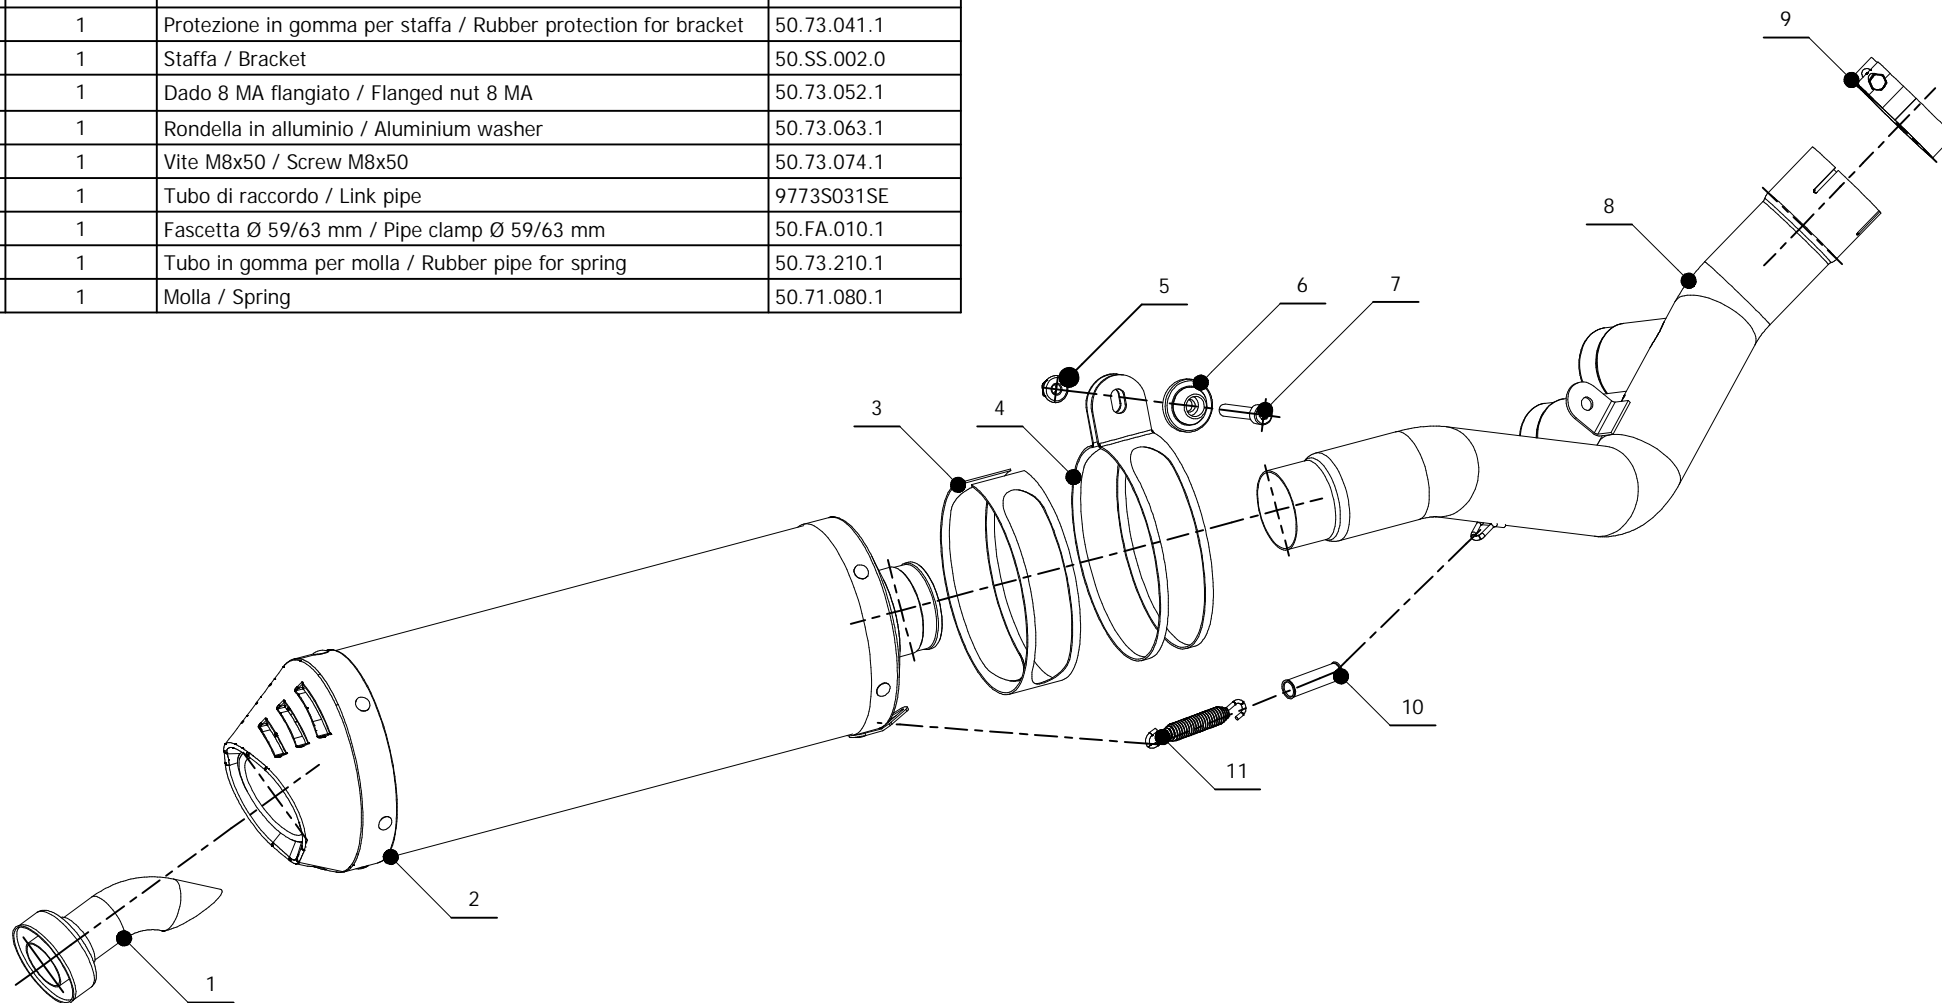

MODEL SUZUKI GSX-R 1000

YEAR 2007

LINE SPORT

MUFFLER OVAL CARBON CAP

SCHEMATIC

ELENCO PARTI / PARTS LIST

#	QTÀ / QTY	DESCRIZIONE / DESCRIPTION	CODICE / CODE
1	1	DB killer / DB killer	50.DK.020.0
2	1	Silenziatore / Muffler	OVAL CARBON CAP
3	1	Protezione in gomma per staffa / Rubber protection for bracket	50.73.041.1
4	1	Staffa / Bracket	50.SS.002.0
5	1	Dado 8 MA flangiato / Flanged nut 8 MA	50.73.052.1
6	1	Rondella in alluminio / Aluminium washer	50.73.063.1
7	1	Vite M8x50 / Screw M8x50	50.73.074.1
8	1	Tubo di raccordo / Link pipe	9773S031SE
9	1	Fascetta Ø 59/63 mm / Pipe clamp Ø 59/63 mm	50.FA.010.1
10	1	Tubo in gomma per molla / Rubber pipe for spring	50.73.210.1
11	1	Molla / Spring	50.71.080.1

APPLICAZIONI / APPLICATIONS

CODICE / CODE	TUBO / PIPE	SILENZIATORE / MUFFLER	FASCETTA / CLAMP
S.031.LEC	INOX / STAINLESS STEEL	CARBONIO / CARBON FIBER	INOX / STAINLESS STEEL
S.031.LNC	INOX / STAINLESS STEEL	TITANIO / TITANIUM	INOX / STAINLESS STEEL