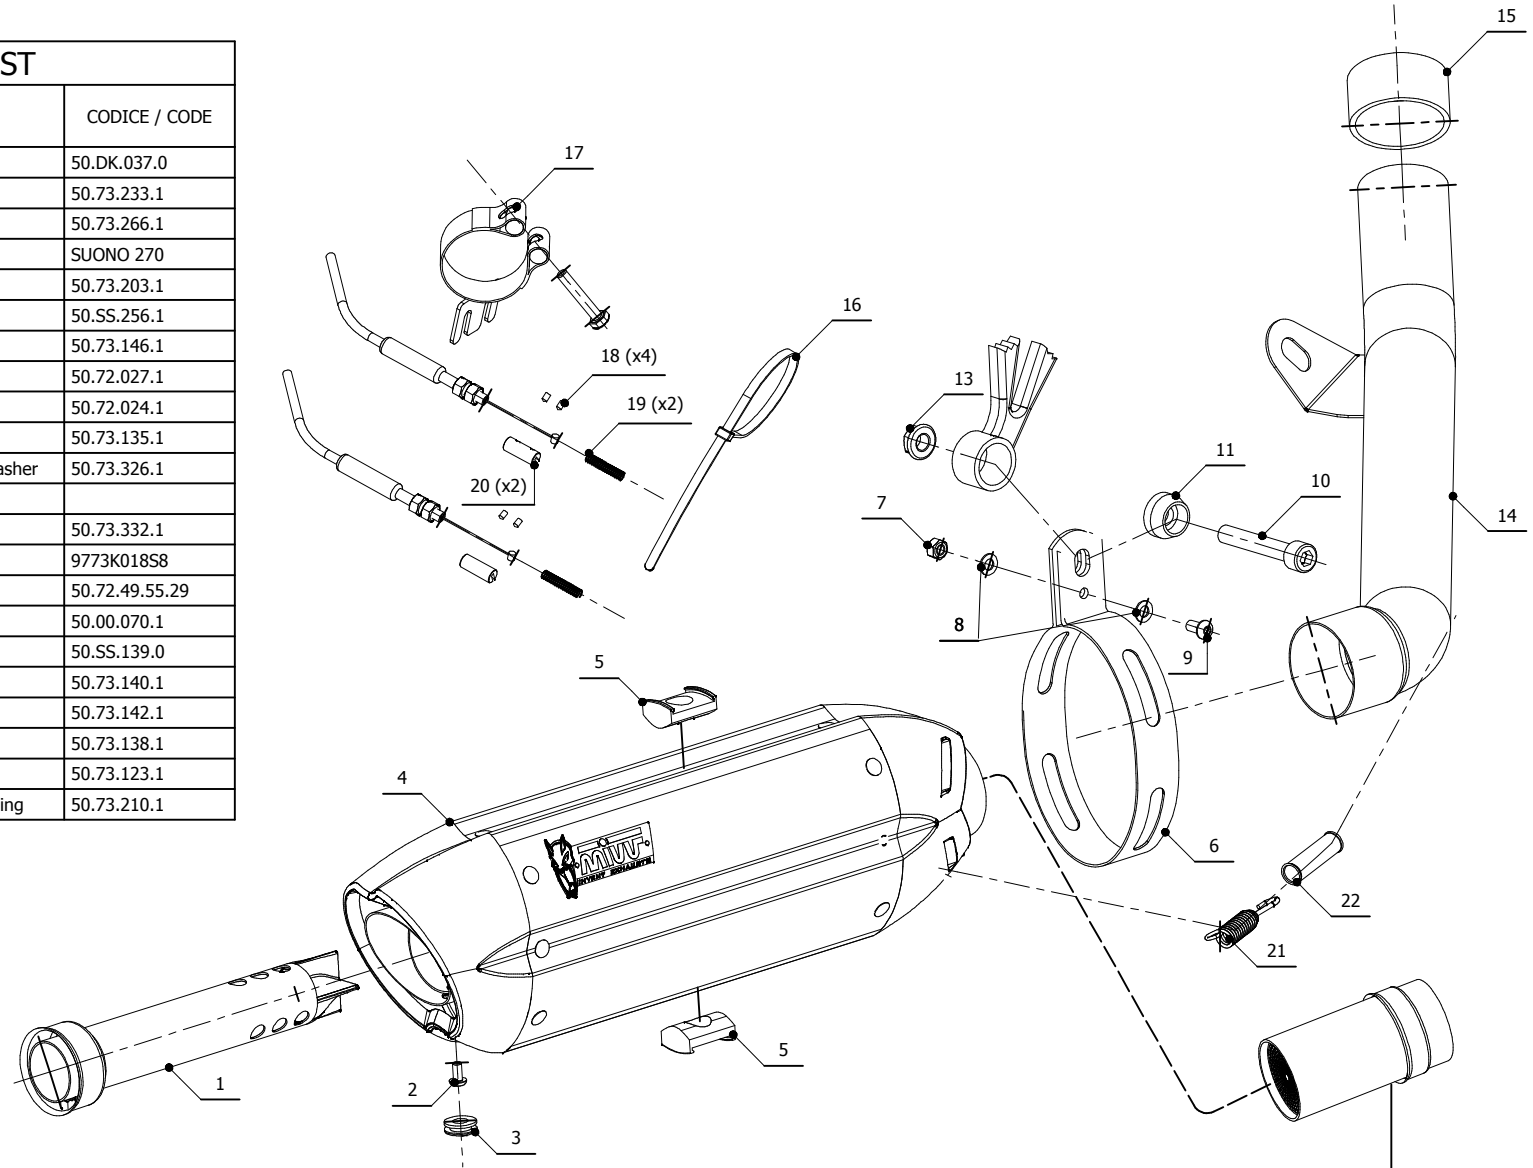

MODEL KAWASAKI Z 750

YEAR 2007 - 2014

LINE SLIP ON

MUFFLER SUONO FULL TITANIUM

SCHEMATIC

ELENCO PARTI / PARTS LIST

#	QTÀ / QTY	DESCRIZIONE / DESCRIPTION	CODICE / CODE
1	1	DB killer / DB killer	50.DK.037.0
2	1	Vite M5 x 8 / Screw M5 x 8	50.73.233.1
3	1	Tappo in gomma / Rubber stopper	50.73.266.1
4	1	Silenziatore / Muffler	SUONO 270
5	2	Tassello grande / Rubber big block	50.73.203.1
6	1	Staffa in carbonio / Carbon fiber bracket	50.SS.256.1
7	1	Dado M6 / Nut M6	50.73.146.1
8	2	Rondella M6 / Washer M6	50.72.027.1
9	1	Vite M6 x 12 / Screw M6 x 12	50.72.024.1
10	1	Vite M10x60 / Screw M10x60	50.73.135.1
11	1	Rondella in alluminio nera / Black aluminium washer	50.73.326.1
12			
13	1	Dado M10 flangiato / Flanged nut M10	50.73.332.1
14	1	Tubo di raccordo / Link pipe	9773K018S8
15	1	Guarnizione in grafite / Graphite bush	50.72.49.55.29
16	1	Fascette in nylon / Nylon clamp	50.00.070.1
17	1	Fascetta passacavi / fairlead clamp	50.SS.139.0
18	4	Grani M3 / Grub screws M3	50.73.140.1
19	2	Molla / Spring	50.73.142.1
20	2	Morsetti in alluminio / Aluminium clamps	50.73.138.1
21	1	Molla corta / Short Spring	50.73.123.1
22	1	Tubo in gomma per molla / Rubber pipe for spring	50.73.210.1

Catalytic Converter
Cod. ACC.033.A1
Optional for K.018.L8
Included in K.018.K8

APPLICAZIONI / APPLICATIONS

CODICE / CODE	SILENZIATORE / MUFFLER	TUBO / PIPE	FASCETTA / CLAMP	NOTE
K.018.L8	TITANIO (COPPE CARBONIO) / TITANIUM (CARBON CAPS)	TITANIO / TITANIUM	CARBONIO / CARBON FIBER	CATALYTIC CONVERTER NOT INCLUDED
K.018.K8	TITANIO (COPPE CARBONIO) / TITANIUM (CARBON CAPS)	TITANIO / TITANIUM	CARBONIO / CARBON FIBER	CATALYTIC CONVERTER INCLUDED