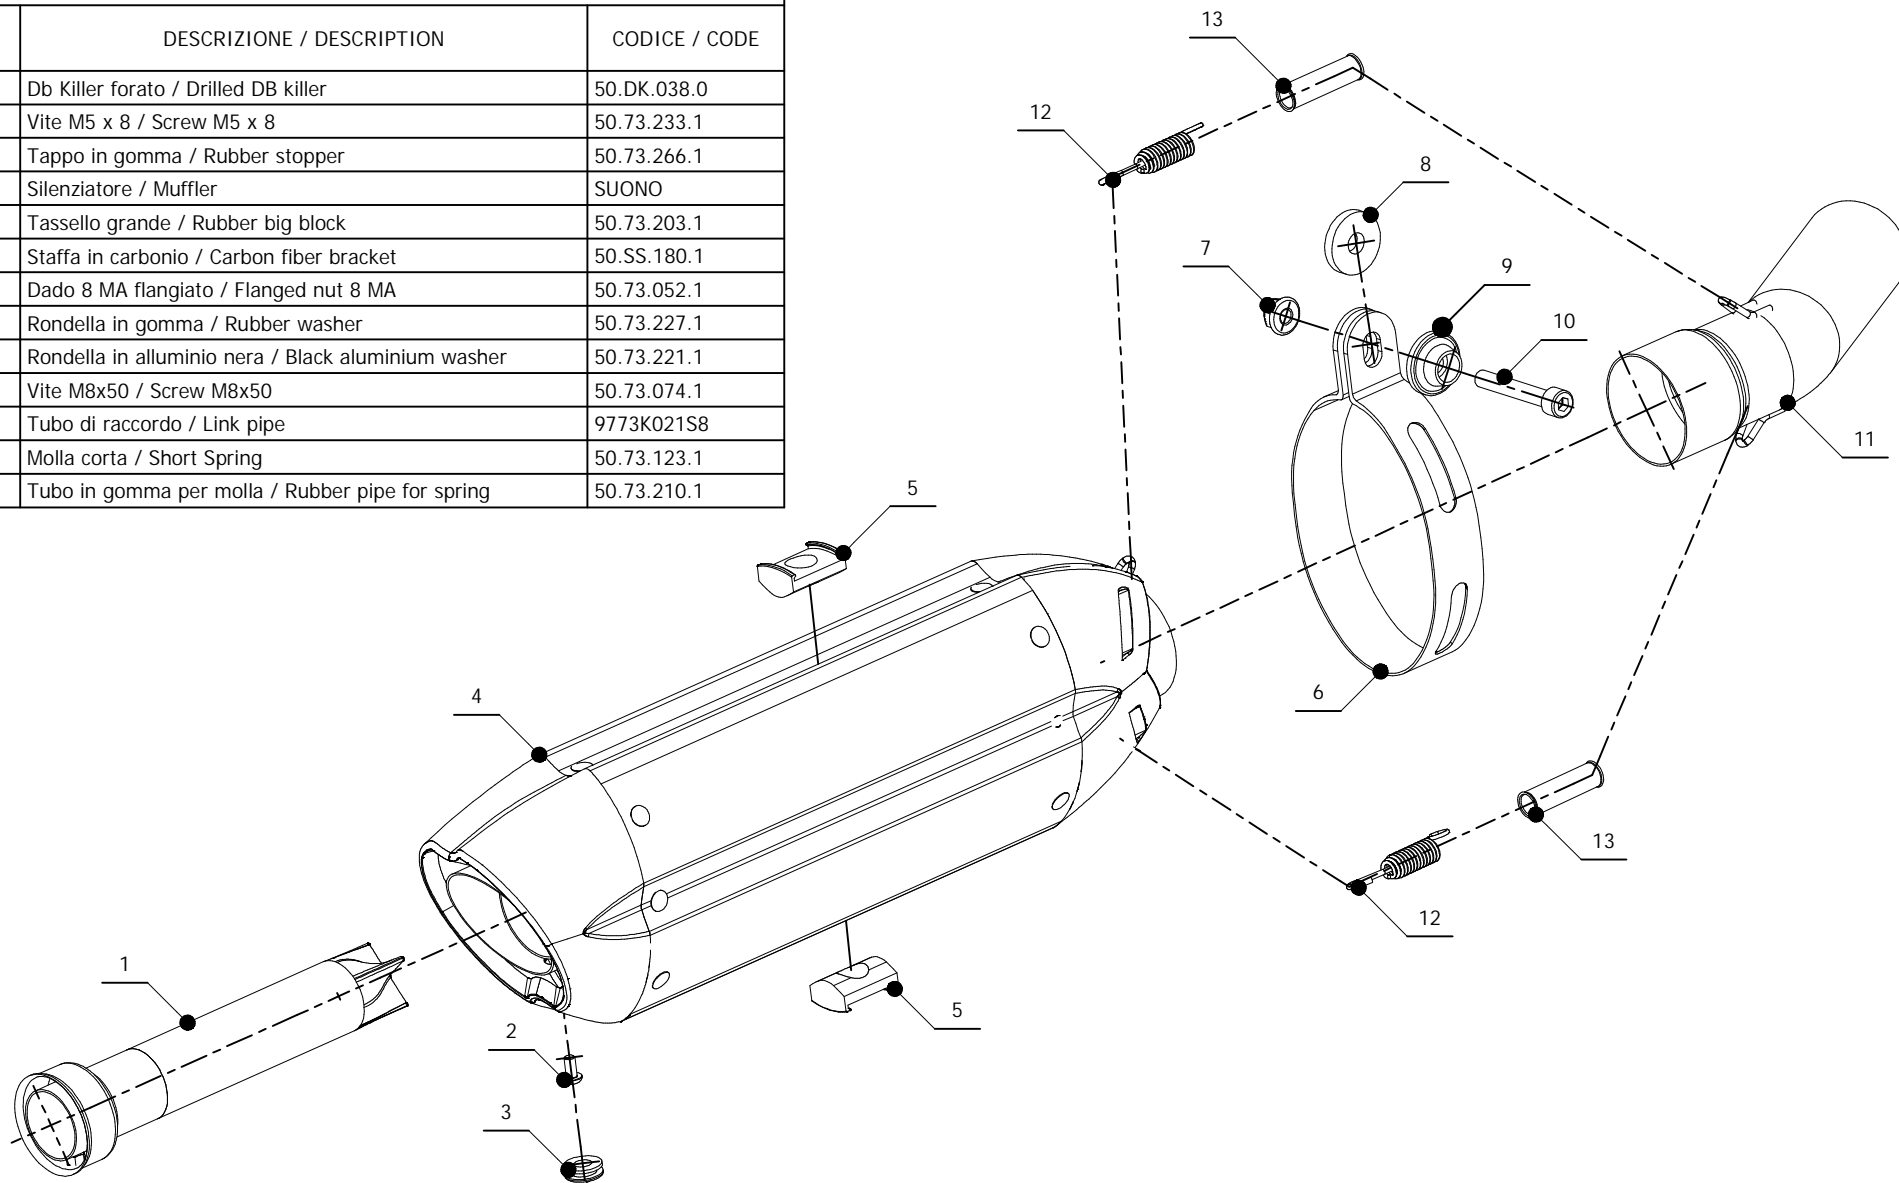

ELENCO PARTI / PARTS LIST

#	QTÀ / QTY	DESCRIZIONE / DESCRIPTION	CODICE / CODE
1	1	Db Killer forato / Drilled DB killer	50.DK.038.0
2	1	Vite M5 x 8 / Screw M5 x 8	50.73.233.1
3	1	Tappo in gomma / Rubber stopper	50.73.266.1
4	1	Silenziatore / Muffler	SUONO
5	2	Tassello grande / Rubber big block	50.73.203.1
6	1	Staffa in carbonio / Carbon fiber bracket	50.SS.180.1
7	1	Dado 8 MA flangiato / Flanged nut 8 MA	50.73.052.1
8	1	Rondella in gomma / Rubber washer	50.73.227.1
9	1	Rondella in alluminio nera / Black aluminium washer	50.73.221.1
10	1	Vite M8x50 / Screw M8x50	50.73.074.1
11	1	Tubo di raccordo / Link pipe	9773K021S8
12	2	Molla corta / Short Spring	50.73.123.1
13	2	Tubo in gomma per molla / Rubber pipe for spring	50.73.210.1

APPLICAZIONI / APPLICATIONS

CODICE / CODE	TUBO / PIPE	SILENZIATORE / MUFFLER	FASCETTA / CLAMP
K.021.L8	TITANIUM	CARBONIO E TITANIO / CARBON FIBER AND TITANIUM	CARBONIO / CARBON FIBER