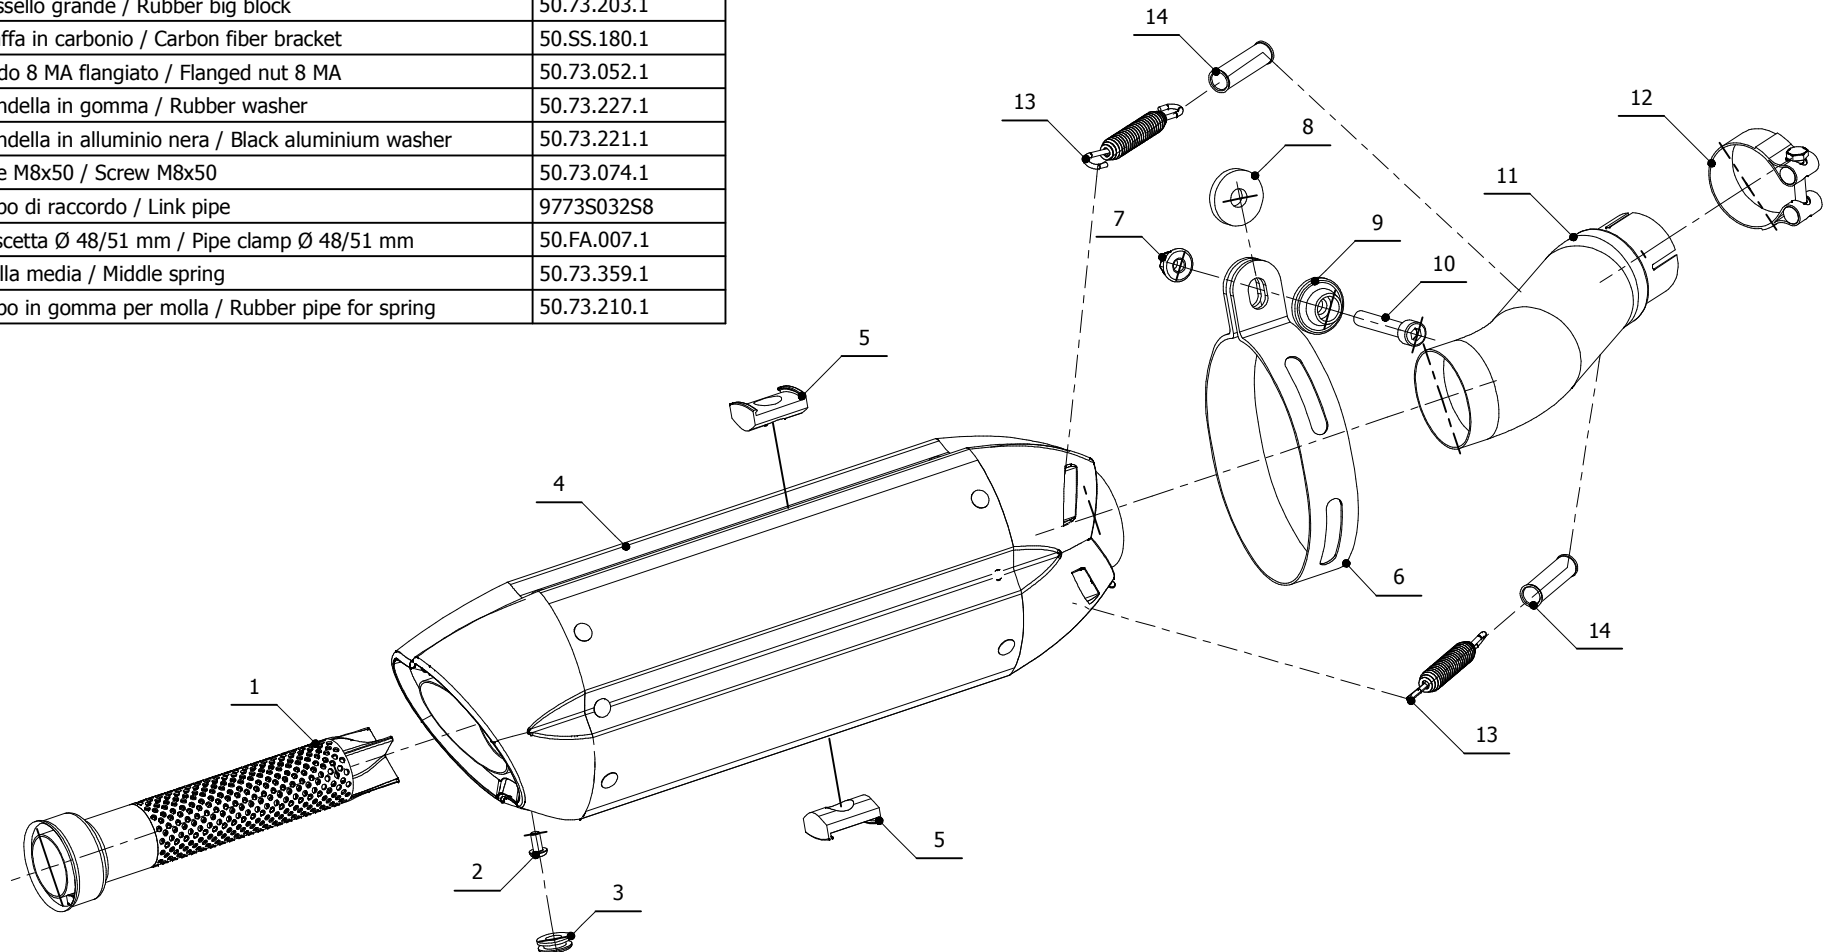

MODEL SUZUKI GSX-R 600/750

YEAR 2008-2010

LINE SPORT

MUFFLER SUONO FULL TITANIUM

SCHEMATIC

ELENCO PARTI / PARTS LIST

#	QTÀ / QTY	DESCRIZIONE / DESCRIPTION	CODICE / CODE
1	1	Db Killer forato / Drilled DB killer	50.DK.038.0
2	1	Vite M5 x 8 / Screw M5 x 8	50.73.233.1
3	1	Tappo in gomma / Rubber stopper	50.73.266.1
4	1	Silenziatore / Muffler	SUONO
5	2	Tassello grande / Rubber big block	50.73.203.1
6	1	Staffa in carbonio / Carbon fiber bracket	50.SS.180.1
7	1	Dado 8 MA flangiato / Flanged nut 8 MA	50.73.052.1
8	1	Rondella in gomma / Rubber washer	50.73.227.1
9	1	Rondella in alluminio nera / Black aluminium washer	50.73.221.1
10	1	Vite M8x50 / Screw M8x50	50.73.074.1
11	1	Tubo di raccordo / Link pipe	9773S032S8
12	1	Fascetta Ø 48/51 mm / Pipe clamp Ø 48/51 mm	50.FA.007.1
13	2	Molla media / Middle spring	50.73.359.1
14	2	Tubo in gomma per molla / Rubber pipe for spring	50.73.210.1

APPLICAZIONI / APPLICATIONS

CODICE / CODE	TUBO / PIPE	SILENZIATORE / MUFFLER	FASCETTA / CLAMP
S.032.L8	TITANIO / TITANIUM	TITANIO (COPPE CARBONIO) / TITANIUM (CARBON CAPS)	CARBONIO / CARBON FIBER