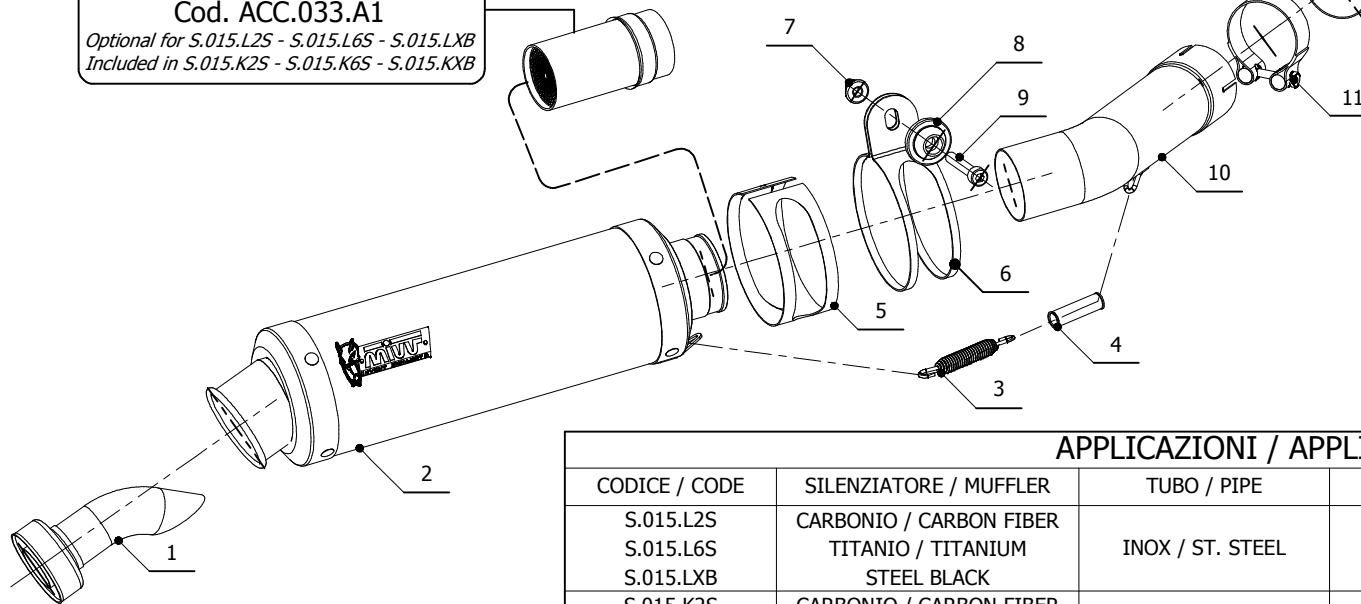

MODEL SUZUKI SV 650

YEAR 2004 - 2015

LINE SLIP ON

MUFFLER GP

SCHEMATIC

ELENCO PARTI / PARTS LIST

#	QTÀ / QTY	DESCRIZIONE / DESCRIPTION	CODICE / CODE
1	1	DB killer / DB killer	50.DK.020.0
2	1	Silenziatore / Muffler	GP
3	1	Molla lunga / Long spring	50.71.080.1
4	1	Tubo in gomma per molla / Rubber pipe for spring	50.73.210.1
5	1	Protezione in gomma per staffa / Rubber protection for bracket	50.73.040.1
6	1	Staffa / Bracket	50.SS.001.0
7	2	Dado M8 flangiato / Flanged nut M8	50.73.052.1
8	1	Rondella in alluminio / Aluminium washer	50.73.063.1
9	1	Vite M8x50 / Screw M8x50	50.73.074.1
10	1	Tubo di raccordo / Link pipe	9773S015S2
11	1	Fascetta Ø 56/59 mm / Pipe clamp Ø 56/59 mm	50.FA.009.1
12	1	Tubo di raccordo / Link pipe	9773S010SC1
13	2	Guarnizione in grafite / Graphite bush	50.72.38.44.28
14	2	Fascetta Ø 44/47 mm / Pipe clamp Ø 44/47 mm	50.FA.006.1
15	1	Tappo per sonda lambda / Stopper for lambda probe	50.73.111.1

Catalytic Converter
Cod. ACC.033.A1
Optional for S.015.L2S - S.015.L6S - S.015.LXB
Included in S.015.K2S - S.015.K6S - S.015.KXB

APPLICAZIONI / APPLICATIONS

CODICE / CODE	SILENZIATORE / MUFFLER	TUBO / PIPE	FASCETTA / CLAMP	NOTE
S.015.L2S S.015.L6S S.015.LXB	CARBONIO / CARBON FIBER TITANIO / TITANIUM STEEL BLACK	INOX / ST. STEEL	INOX / ST. STEEL	CATALYTIC CONVERTER NOT INCLUDED
S.015.K2S S.015.K6S S.015.KXB	CARBONIO / CARBON FIBER TITANIO / TITANIUM STEEL BLACK	INOX / ST. STEEL	INOX / ST. STEEL	CATALYTIC CONVERTER INCLUDED