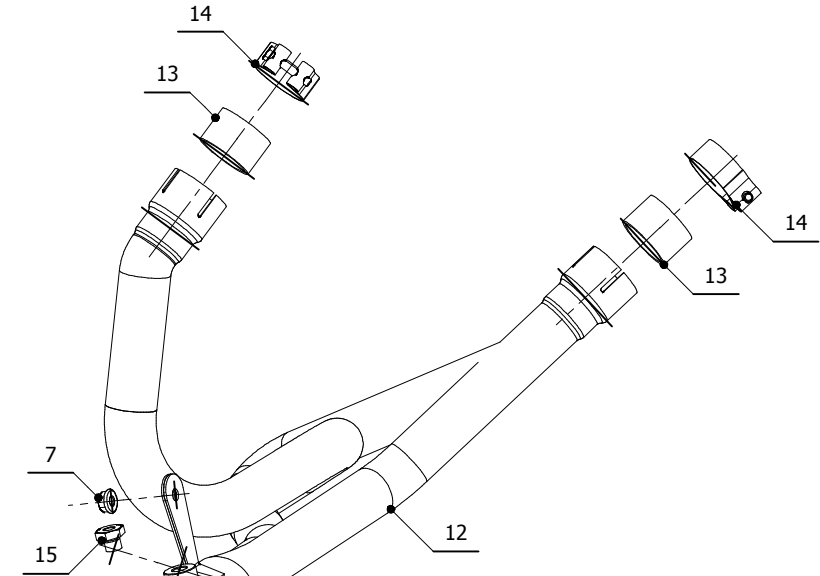

MODEL SUZUKI SV 650

YEAR 2004 - 2015

LINE SLIP ON

MUFFLER GP

SCHEMATIC

ELENCO PARTI / PARTS LIST

#	QTÀ / QTY	DESCRIZIONE / DESCRIPTION	CODICE / CODE
1	1	DB killer / DB killer	50.DK.020.0
2	1	Silenziatore / Muffler	GP
3	1	Molla lunga / Long spring	50.71.080.1
4	1	Tubo in gomma per molla / Rubber pipe for spring	50.73.210.1
5	1	Protezione in gomma per staffa / Rubber protection for bracket	50.73.040.1
6	1	Staffa / Bracket	50.SS.001.0
7	2	Dado M8 flangiato / Flanged nut M8	50.73.052.1
8	1	Rondella in alluminio / Aluminium washer	50.73.063.1
9	1	Vite M8x50 / Screw M8x50	50.73.074.1
10	1	Tubo di raccordo / Link pipe	9773S015S2
11	1	Fascetta Ø 56/59 mm / Pipe clamp Ø 56/59 mm	50.FA.009.1
12	1	Tubo di raccordo / Link pipe	9773S010SC1
13	2	Guarnizione in grafite / Graphite bush	50.72.38.44.28
14	2	Fascetta Ø 44/47 mm / Pipe clamp Ø 44/47 mm	50.FA.006.1
15	1	Tappo per sonda lambda / Stopper for lambda probe	50.73.111.1

Catalytic Converter
Cod. ACC.033.A1
Optional for S.015.L2S - S.015.L6S - S.015.LXB
Included in S.015.K2S - S.015.K6S - S.015.KXB

APPLICAZIONI / APPLICATIONS

CODICE / CODE	SILENZIATORE / MUFFLER	TUBO / PIPE	FASCETTA / CLAMP	NOTE
S.015.L2S S.015.L6S S.015.LXB	CARBONIO / CARBON FIBER TITANIO / TITANIUM STEEL BLACK	INOX / ST. STEEL	INOX / ST. STEEL	CATALYTIC CONVERTER NOT INCLUDED
S.015.K2S S.015.K6S S.015.KXB	CARBONIO / CARBON FIBER TITANIO / TITANIUM STEEL BLACK	INOX / ST. STEEL	INOX / ST. STEEL	CATALYTIC CONVERTER INCLUDED