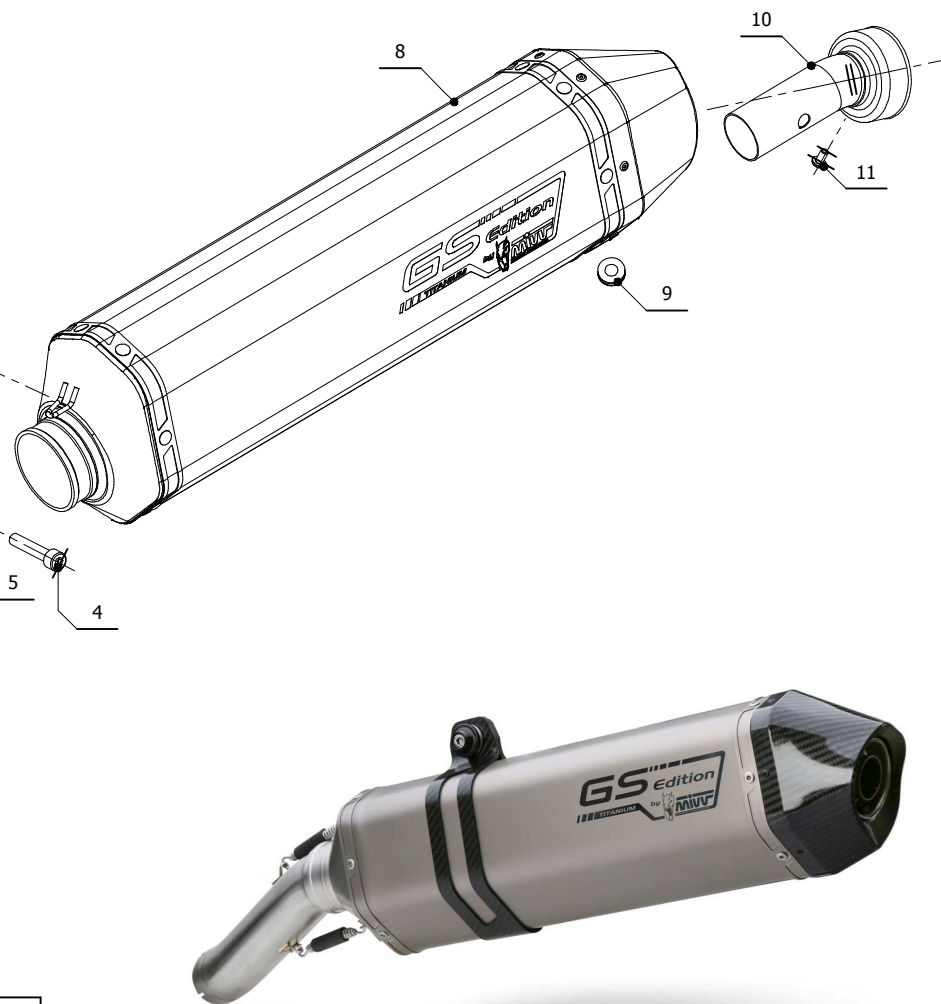

MODEL BMW R 1200 GS

YEAR 2004 - 2007

LINE SPORT

MUFFLER SPEED EDGE "TITANIUM EDITION"

SCHEMATIC

ELENCO PARTI / PARTS LIST

#	QTÀ / QTY	DESCRIZIONE / DESCRIPTION	CODICE / CODE
1	1	Fascetta Ø 52/55 mm / Pipe clamp Ø 52/55 mm	50.FA.008.1
2	1	Tubo di raccordo / Link pipe	9773B002SN
3	1	Staffa in carbonio / Carbon fiber bracket	50.SS.814.1
4	1	Vite M8x40 / Screw M8x40	50.73.075.1
5	1	Rondella in alluminio nera / Black aluminium washer	50.73.221.1
6	2	Boccola / Bush	50.73.381.1
7	2	Silentblock / Silentblock	50.73.380.1
8	1	Silenziatore / Muffler	SPEED EDGE 400
9	1	Tappo in gomma / Rubber stopper	50.73.266.1
10	1	DB killer / DB killer	50.DK.068.0
11	1	Vite M5 x 8 / Screw M5 x 8	50.73.459.1
12	1	Tubo in gomma per molla / Rubber pipe for spring	50.73.210.1
13	1	Molla lunga / Long spring	50.71.080.1
14	1	Gommino paracolpi / Rubber buffer	50.72.010.1

**OPTIONAL PARTS
B.002.C1 - NO KAT PIPE**

APPLICAZIONI / APPLICATIONS

CODICE / CODE	TUBO / PIPE	SILENZIATORE / MUFFLER	FASCETTA / CLAMP
B.002.LGS	INOX / ST. STEEL	TITANIO / TITANIUM	CARBONIO / CARBON FIBER