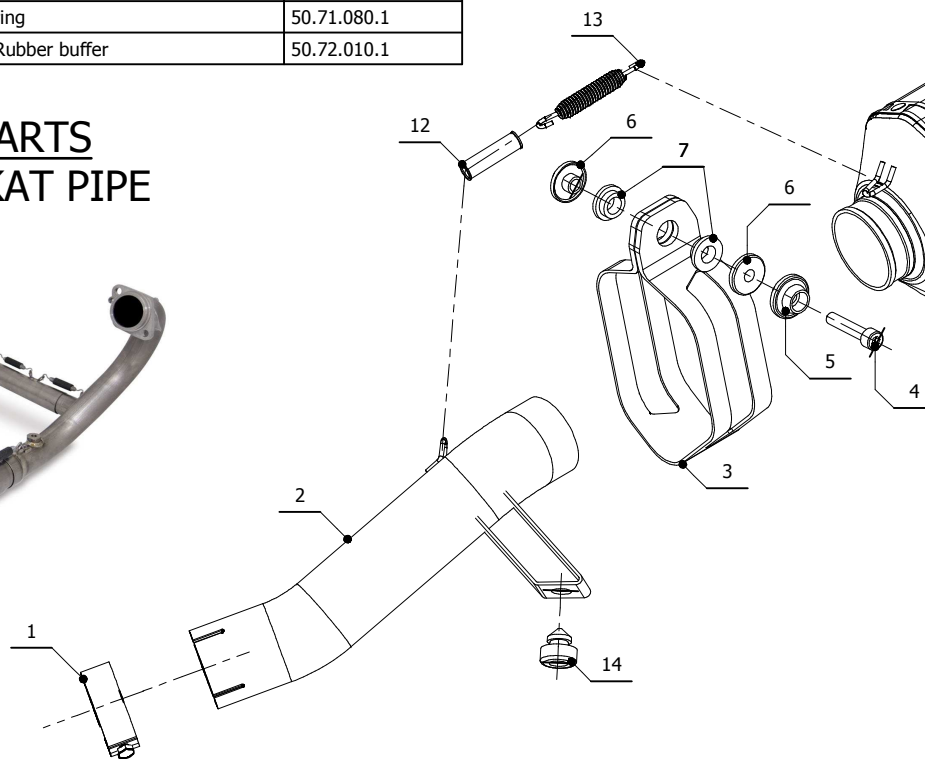

MODEL BMW R 1200 GS

YEAR 2004 - 2007

LINE SPORT

MUFFLER SPEED EDGE "TITANIUM EDITION"

SCHEMATIC

ELENCO PARTI / PARTS LIST

#	QTÀ / QTY	DESCRIZIONE / DESCRIPTION	CODICE / CODE
1	1	Fascetta Ø 52/55 mm / Pipe clamp Ø 52/55 mm	50.FA.008.1
2	1	Tubo di raccordo / Link pipe	9773B002SN
3	1	Staffa in carbonio / Carbon fiber bracket	50.SS.814.1
4	1	Vite M8x40 / Screw M8x40	50.73.075.1
5	1	Rondella in alluminio nera / Black aluminium washer	50.73.221.1
6	2	Boccola / Bush	50.73.381.1
7	2	Silentblock / Silentblock	50.73.380.1
8	1	Silenziatore / Muffler	SPEED EDGE 400
9	1	Tappo in gomma / Rubber stopper	50.73.266.1
10	1	DB killer / DB killer	50.DK.068.0
11	1	Vite M5 x 8 / Screw M5 x 8	50.73.459.1
12	1	Tubo in gomma per molla / Rubber pipe for spring	50.73.210.1
13	1	Molla lunga / Long spring	50.71.080.1
14	1	Gommino paracolpi / Rubber buffer	50.72.010.1

**OPTIONAL PARTS
B.002.C1 - NO KAT PIPE**

APPLICAZIONI / APPLICATIONS

CODICE / CODE	TUBO / PIPE	SILENZIATORE / MUFFLER	FASCETTA / CLAMP
B.002.LGS	INOX / ST. STEEL	TITANIO / TITANIUM	CARBONIO / CARBON FIBER