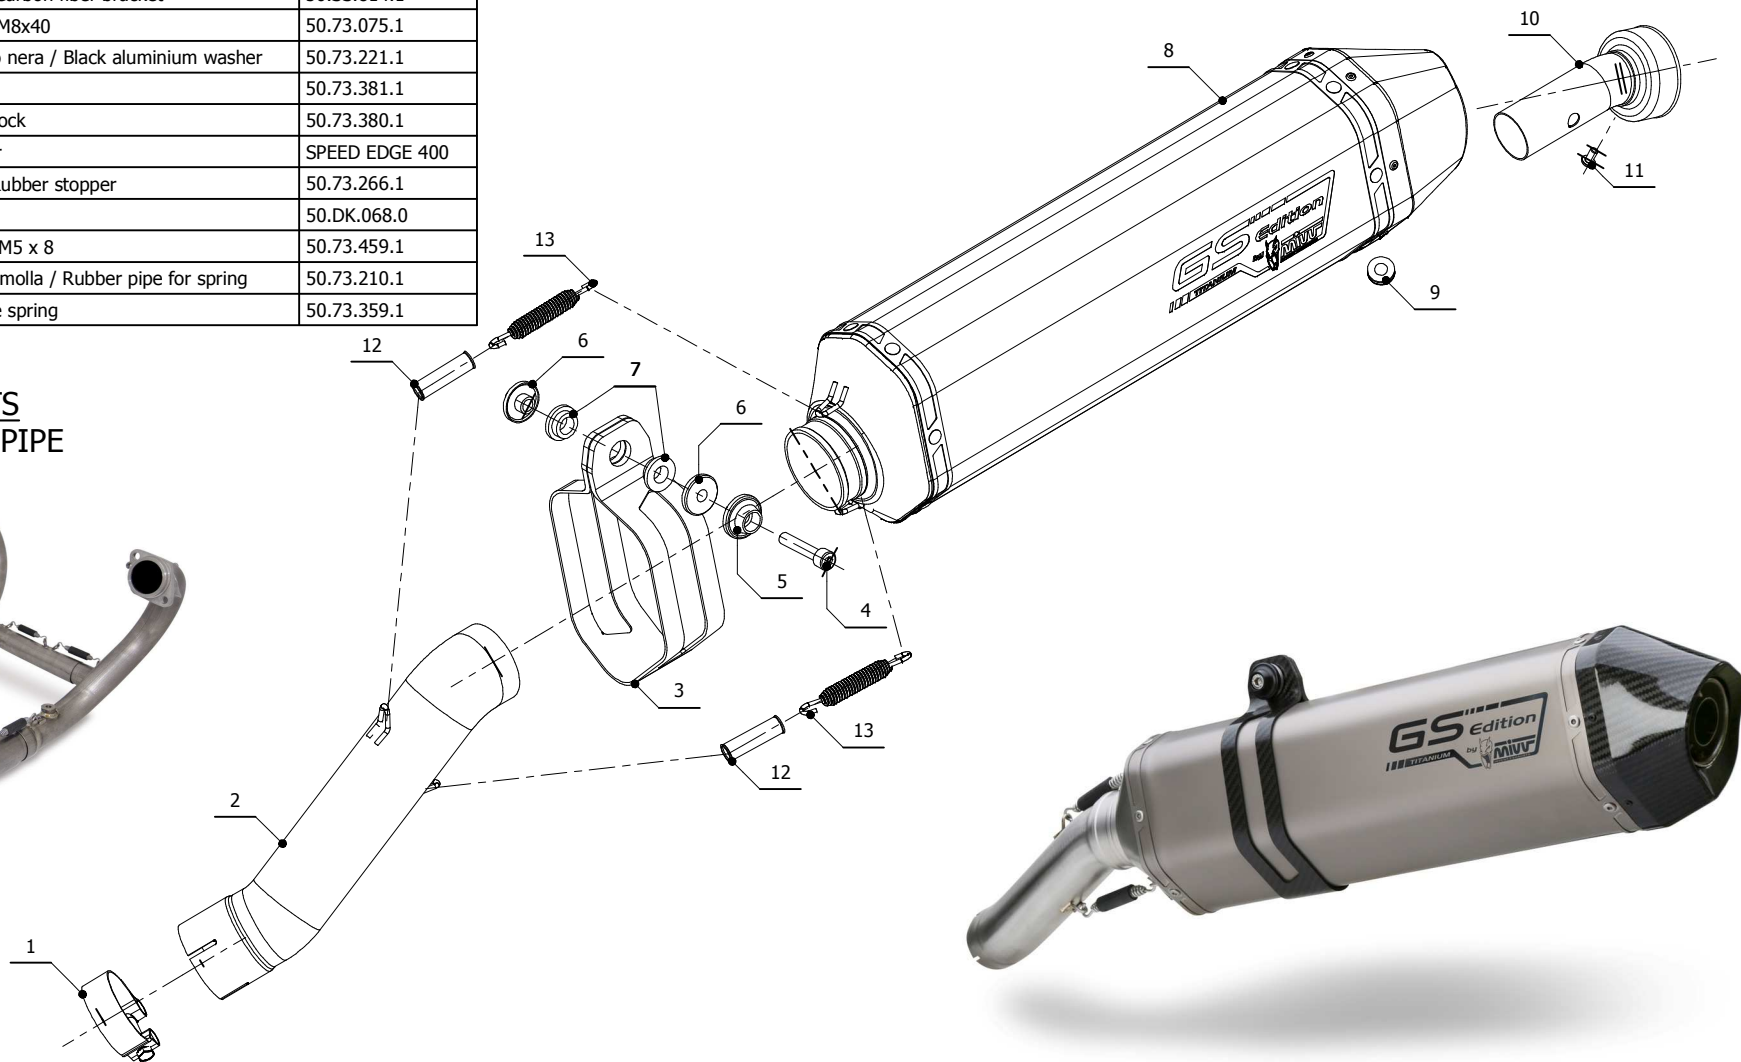

MODEL BMW R 1200 GS

YEAR 2008 - 2009

LINE SPORT

MUFFLER SPEED EDGE "TITANIUM EDITION"

SCHEMATIC

ELENCO PARTI / PARTS LIST

#	QTÀ / QTY	DESCRIZIONE / DESCRIPTION	CODICE / CODE
1	1	Fascetta Ø 52/55 mm / Pipe clamp Ø 52/55 mm	50.FA.008.1
2	1	Tubo di raccordo / Link pipe	9773B004SRX
3	1	Staffa in carbonio / Carbon fiber bracket	50.SS.814.1
4	1	Vite M8x40 / Screw M8x40	50.73.075.1
5	1	Rondella in alluminio nera / Black aluminium washer	50.73.221.1
6	2	Boccola / Bush	50.73.381.1
7	2	Silentblock / Silentblock	50.73.380.1
8	1	Silenziatore / Muffler	SPEED EDGE 400
9	1	Tappo in gomma / Rubber stopper	50.73.266.1
10	1	DB killer / DB killer	50.DK.068.0
11	1	Vite M5 x 8 / Screw M5 x 8	50.73.459.1
12	2	Tubo in gomma per molla / Rubber pipe for spring	50.73.210.1
13	2	Molla media / Middle spring	50.73.359.1

OPTIONAL PARTS
B.002.C1 - NO KAT PIPE

APPLICAZIONI / APPLICATIONS

CODICE / CODE	TUBO / PIPE	SILENZIATORE / MUFFLER	FASCETTA / CLAMP
B.004.LGS	INOX / ST. STEEL	TITANIO / TITANIUM	CARBONIO / CARBON FIBER