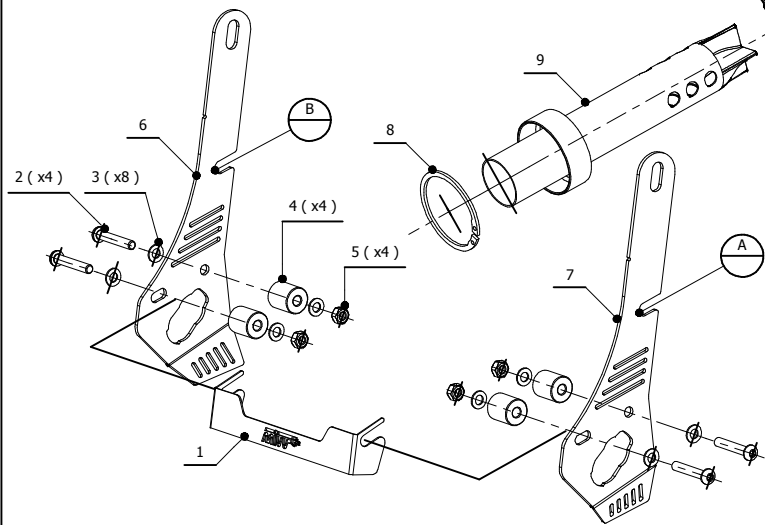

MODEL KAWASAKI ZX-6R

YEAR 2007 -->

LINE SPORT

MUFFLER SUONO

SCHEMATIC

ELENCO PARTI / PARTS LIST

#	QTÀ / QTY	DESCRIZIONE / DESCRIPTION	CODICE / CODE
1	1	Copertura con logo / Cover with logo	50.SS.208.1
2	4	Vite M6x35 / Screw M6x35	50.73.235.1
3	8	Rondella M6 / Washer M6	50.72.027.1
4	4	Distanziale in alluminio / Aluminium spacer	50.SS.199.1
5	4	Dado M6 autobloccante / M6 locknut	50.73.112.1
6	1	Staffa sinistra / Left bracket	50.SS.206.1
7	1	Staffa destra / Right bracket	50.SS.205.1
8	1	Anello Seger / Seger ring	50.73.218.1
9	1	DB killer / DB killer	50.DK.024.0
10	1	Silenziatore / Muffler	SUONO
11	2	Tassello grande / Rubber big block	50.73.203.1
12	1	Fermo filettato / Threaded stop	50.73.213.1
13	1	Fermo forato / Drilled stop	50.73.214.1
14	1	Vite M6x35 / Screw M6x35	50.73.228.1
15	1	Staffa in carbonio / Carbon fiber bracket	50.SS.184.1
16	3	Dado 8 MA flangiato / Flanged nut 8 MA	50.73.052.1
17	2	Distanziale in alluminio / Aluminium spacer	50.SS.061.1
18	1	Staffa in alluminio / Aluminium bracket	50.SS.048.1
19	1	Distanziale in alluminio / Aluminium spacer	50.SS.069.1
20	1	Vite M8x80 / Screw M8x80	50.73.072.1
21	1	Tubo di raccordo / Link pipe	9773UK019SE
22	1	Guarnizione in grafite / Graphite bush	50.72.48.54.30
23	2	Morsetti in alluminio / Aluminium clamps	50.73.138.1
24	4	Grani M3 / Grub screws M3	50.73.140.1
25	2	Molla / Spring	50.73.142.1
26	2	Fascette in nylon / Nylon clamp	

APPLICAZIONI / APPLICATIONS

CODICE / CODE	TUBO / PIPE	SILENZIATORE / MUFFLER	FASCETTA / CLAMP
UK.019.L7	INOX / ST. STEEL	INOX (COPPE CARBONIO) / ST. STEEL (CARBON CAPS)	CARBONIO / CARBON FIBER
UK.019.L9	INOX / ST. STEEL	CARBONIO (COPPE CARBONIO) / CARBON (CARBON CAPS)	CARBONIO / CARBON FIBER