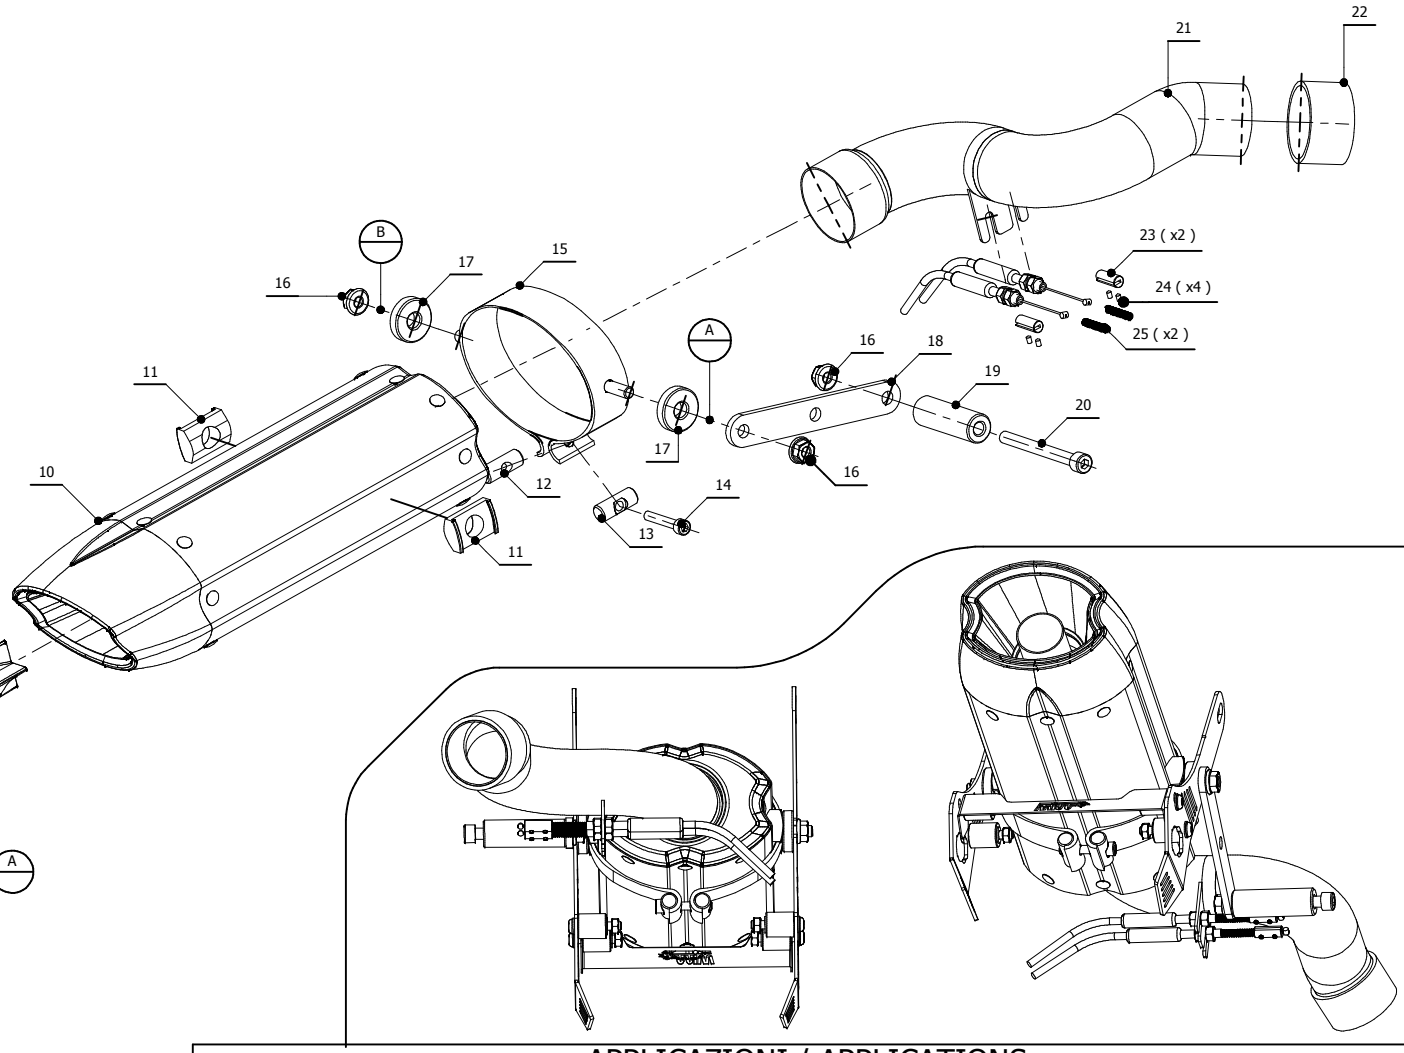

MODEL KAWASAKI ZX-6R

YEAR 2007 -->

LINE SPORT

MUFFLER SUONO

SCHEMATIC

ELENCO PARTI / PARTS LIST

#	QTÀ / QTY	DESCRIZIONE / DESCRIPTION	CODICE / CODE
1	1	Copertura con logo / Cover with logo	50.SS.208.1
2	4	Vite M6x35 / Screw M6x35	50.73.235.1
3	8	Rondella M6 / Washer M6	50.72.027.1
4	4	Distanziale in alluminio / Aluminium spacer	50.SS.199.1
5	4	Dado M6 autobloccante / M6 locknut	50.73.112.1
6	1	Staffa sinistra / Left bracket	50.SS.206.1
7	1	Staffa destra / Right bracket	50.SS.205.1
8	1	Anello Seger / Seger ring	50.73.218.1
9	1	DB killer / DB killer	50.DK.024.0
10	1	Silenziatore / Muffler	SUONO
11	2	Tassello grande / Rubber big block	50.73.203.1
12	1	Fermo filettato / Threaded stop	50.73.213.1
13	1	Fermo forato / Drilled stop	50.73.214.1
14	1	Vite M6x35 / Screw M6x35	50.73.228.1
15	1	Staffa in carbonio / Carbon fiber bracket	50.SS.184.1
16	3	Dado 8 MA flangiato / Flanged nut 8 MA	50.73.052.1
17	2	Distanziale in alluminio / Aluminium spacer	50.SS.061.1
18	1	Staffa in alluminio / Aluminium bracket	50.SS.048.1
19	1	Distanziale in alluminio / Aluminium spacer	50.SS.069.1
20	1	Vite M8x80 / Screw M8x80	50.73.072.1
21	1	Tubo di raccordo / Link pipe	9773UK019SE
22	1	Guarnizione in grafite / Graphite bush	50.72.48.54.30
23	2	Morsetti in alluminio / Aluminium clamps	50.73.138.1
24	4	Grani M3 / Grub screws M3	50.73.140.1
25	2	Molla / Spring	50.73.142.1
26	2	Fascette in nylon / Nylon clamp	

APPLICAZIONI / APPLICATIONS

CODICE / CODE	TUBO / PIPE	SILENZIATORE / MUFFLER	FASCETTA / CLAMP
UK.019.L7	INOX / ST. STEEL	INOX (COPPE CARBONIO) / ST. STEEL (CARBON CAPS)	CARBONIO / CARBON FIBER
UK.019.L9	INOX / ST. STEEL	CARBONIO (COPPE CARBONIO) / CARBON (CARBON CAPS)	CARBONIO / CARBON FIBER