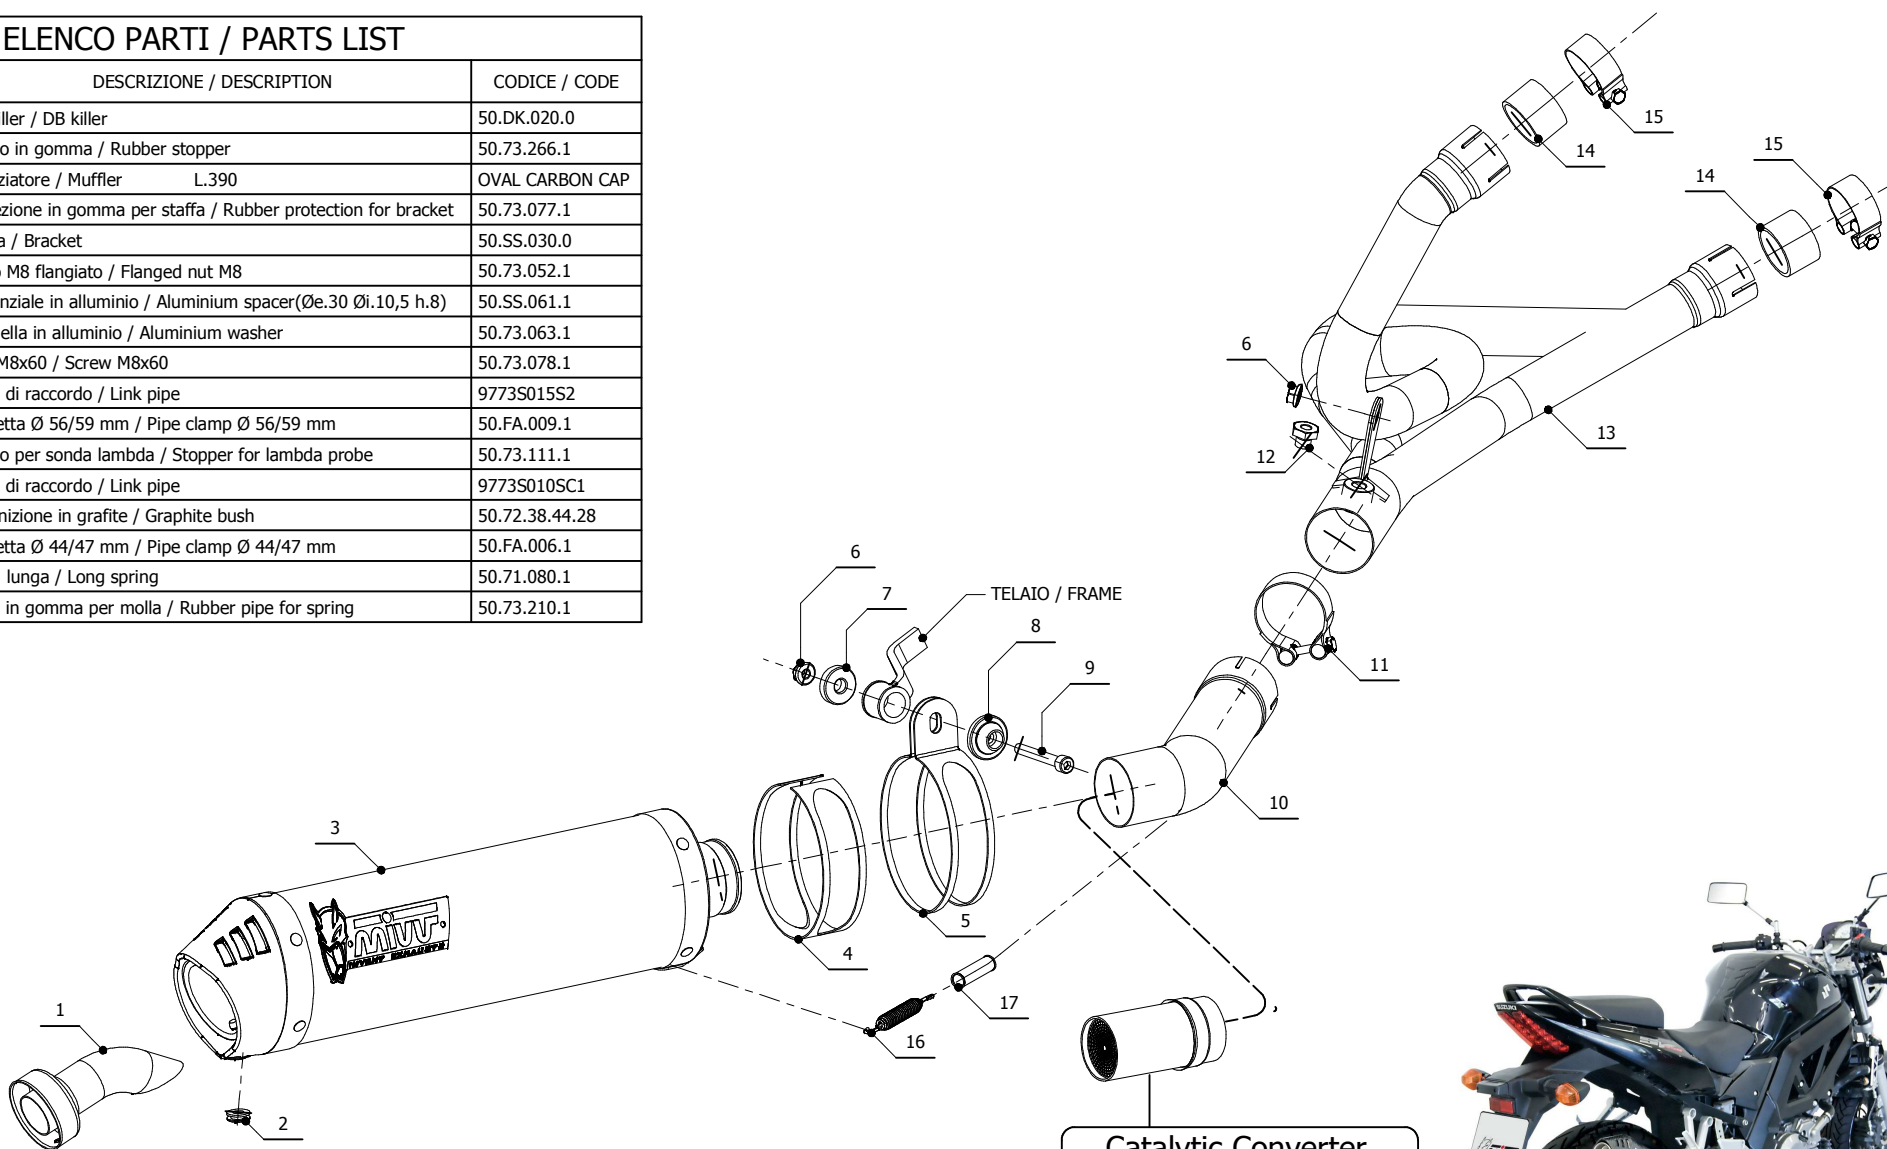

**MODEL** SUZUKI SV 650

**YEAR** 2004 - 2015

**LINE** SLIP ON

**MUFFLER** OVAL CARBON CAP

**SCHEMATIC**

**ELENCO PARTI / PARTS LIST**

#	QTÀ / QTY	DESCRIZIONE / DESCRIPTION	CODICE / CODE
1	1	DB killer / DB killer	50.DK.020.0
2	1	Tappo in gomma / Rubber stopper	50.73.266.1
3	1	Silenziatore / Muffler L.390	OVAL CARBON CAP
4	1	Protezione in gomma per staffa / Rubber protection for bracket	50.73.077.1
5	1	Staffa / Bracket	50.SS.030.0
6	2	Dado M8 flangiato / Flanged nut M8	50.73.052.1
7	1	Distanziale in alluminio / Aluminium spacer(Øe.30 Øi.10,5 h.8)	50.SS.061.1
8	1	Rondella in alluminio / Aluminium washer	50.73.063.1
9	1	Vite M8x60 / Screw M8x60	50.73.078.1
10	1	Tubo di raccordo / Link pipe	9773S015S2
11	1	Fascetta Ø 56/59 mm / Pipe clamp Ø 56/59 mm	50.FA.009.1
12	1	Tappo per sonda lambda / Stopper for lambda probe	50.73.111.1
13	1	Tubo di raccordo / Link pipe	9773S010SC1
14	2	Guarnizione in grafite / Graphite bush	50.72.38.44.28
15	2	Fascetta Ø 44/47 mm / Pipe clamp Ø 44/47 mm	50.FA.006.1
16	1	Molla lunga / Long spring	50.71.080.1
17	1	Tubo in gomma per molla / Rubber pipe for spring	50.73.210.1

**Catalytic Converter**  
**Cod. ACC.033.A1**  
*Optional for S.015.L3C - S.015.L4C*  
*Included in S.015.K3C - S.015.K4C*

**APPLICAZIONI / APPLICATIONS**

CODICE / CODE	SILENZIATORE / MUFFLER	TUBO / PIPE	FASCETTA / CLAMP	NOTE
S.015.L3C	CARBONIO (COPPA CARBONIO) / CARBON (CARBON CAP)	INOX / ST.STEEL	INOX / ST.STEEL	CATALYTIC CONVERTER NOT INCLUDED
S.015.L4C	TITANIO (COPPA CARBONIO) / TITANIUM (CARBON CAP)	INOX / ST.STEEL	INOX / ST.STEEL	CATALYTIC CONVERTER NOT INCLUDED
S.015.K3C	CARBONIO (COPPA CARBONIO) / CARBON (CARBON CAP)	INOX / ST.STEEL	INOX / ST.STEEL	CATALYTIC CONVERTER INCLUDED
S.015.K4C	TITANIO (COPPA CARBONIO) / TITANIUM (CARBON CAP)	INOX / ST.STEEL	INOX / ST.STEEL	CATALYTIC CONVERTER INCLUDED