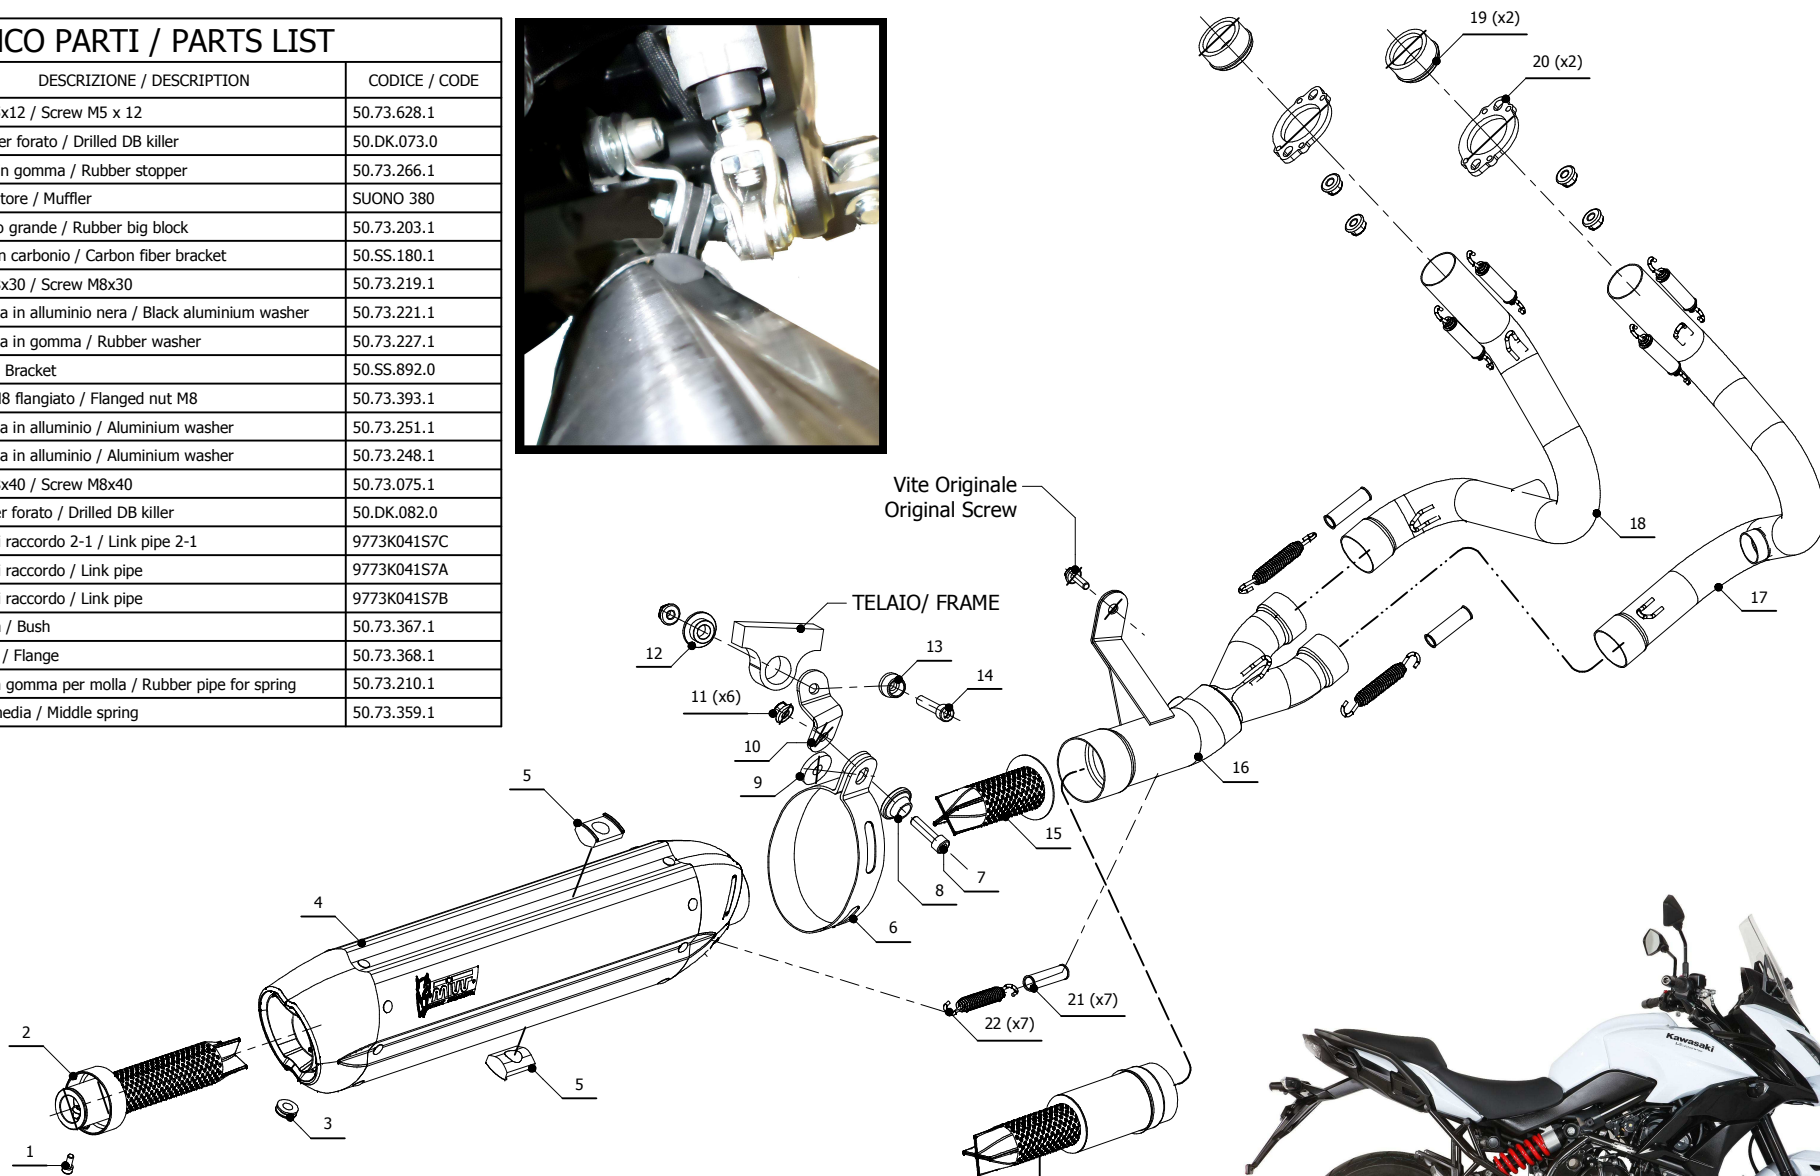

MODEL KAWASAKI VERSYS 650

YEAR 2015 - 2016

LINE FULL SYSTEM

MUFFLER SUONO

SCHEMATIC

ELENCO PARTI / PARTS LIST

#	QTÀ / QTY	DESCRIZIONE / DESCRIPTION	CODICE / CODE
1	1	Vite M5x12 / Screw M5 x 12	50.73.628.1
2	1	Db Killer forato / Drilled DB killer	50.DK.073.0
3	1	Tappo in gomma / Rubber stopper	50.73.266.1
4	1	Silenziatore / Muffler	SUONO 380
5	2	Tassello grande / Rubber big block	50.73.203.1
6	1	Staffa in carbonio / Carbon fiber bracket	50.SS.180.1
7	1	Vite M8x30 / Screw M8x30	50.73.219.1
8	1	Rondella in alluminio nera / Black aluminium washer	50.73.221.1
9	1	Rondella in gomma / Rubber washer	50.73.227.1
10	1	Staffa / Bracket	50.SS.892.0
11	6	Dado M8 flangiato / Flanged nut M8	50.73.393.1
12	1	Rondella in alluminio / Aluminium washer	50.73.251.1
13	1	Rondella in alluminio / Aluminium washer	50.73.248.1
14	1	Vite M8x40 / Screw M8x40	50.73.075.1
15	1	Db Killer forato / Drilled DB killer	50.DK.082.0
16	1	Tubo di raccordo 2-1 / Link pipe 2-1	9773K041S7C
17	1	Tubo di raccordo / Link pipe	9773K041S7A
18	1	Tubo di raccordo / Link pipe	9773K041S7B
19	2	Boccola / Bush	50.73.367.1
20	2	Flangia / Flange	50.73.368.1
21	7	Tubo in gomma per molla / Rubber pipe for spring	50.73.210.1
22	7	Molla media / Middle spring	50.73.359.1

APPLICAZIONI / APPLICATIONS

CODICE / CODE	SILENZIATORE / MUFFLER	TUBO / PIPE	FASCETTA / CLAMP	NOTE
K.041.L7 K.041.L9	INOX (COPPE CARBONIO) / ST. STEEL (CARBON CAPS) STEEL BLACK	INOX / ST. STEEL	CARBONIO / CARBON FIBER	CATALYTIC CONVERTER NOT INCLUDED
K.041.K7 K.041.K9	INOX (COPPE CARBONIO) / ST. STEEL (CARBON CAPS) STEEL BLACK	INOX / ST. STEEL	CARBONIO / CARBON FIBER	CATALYTIC CONVERTER INCLUDED