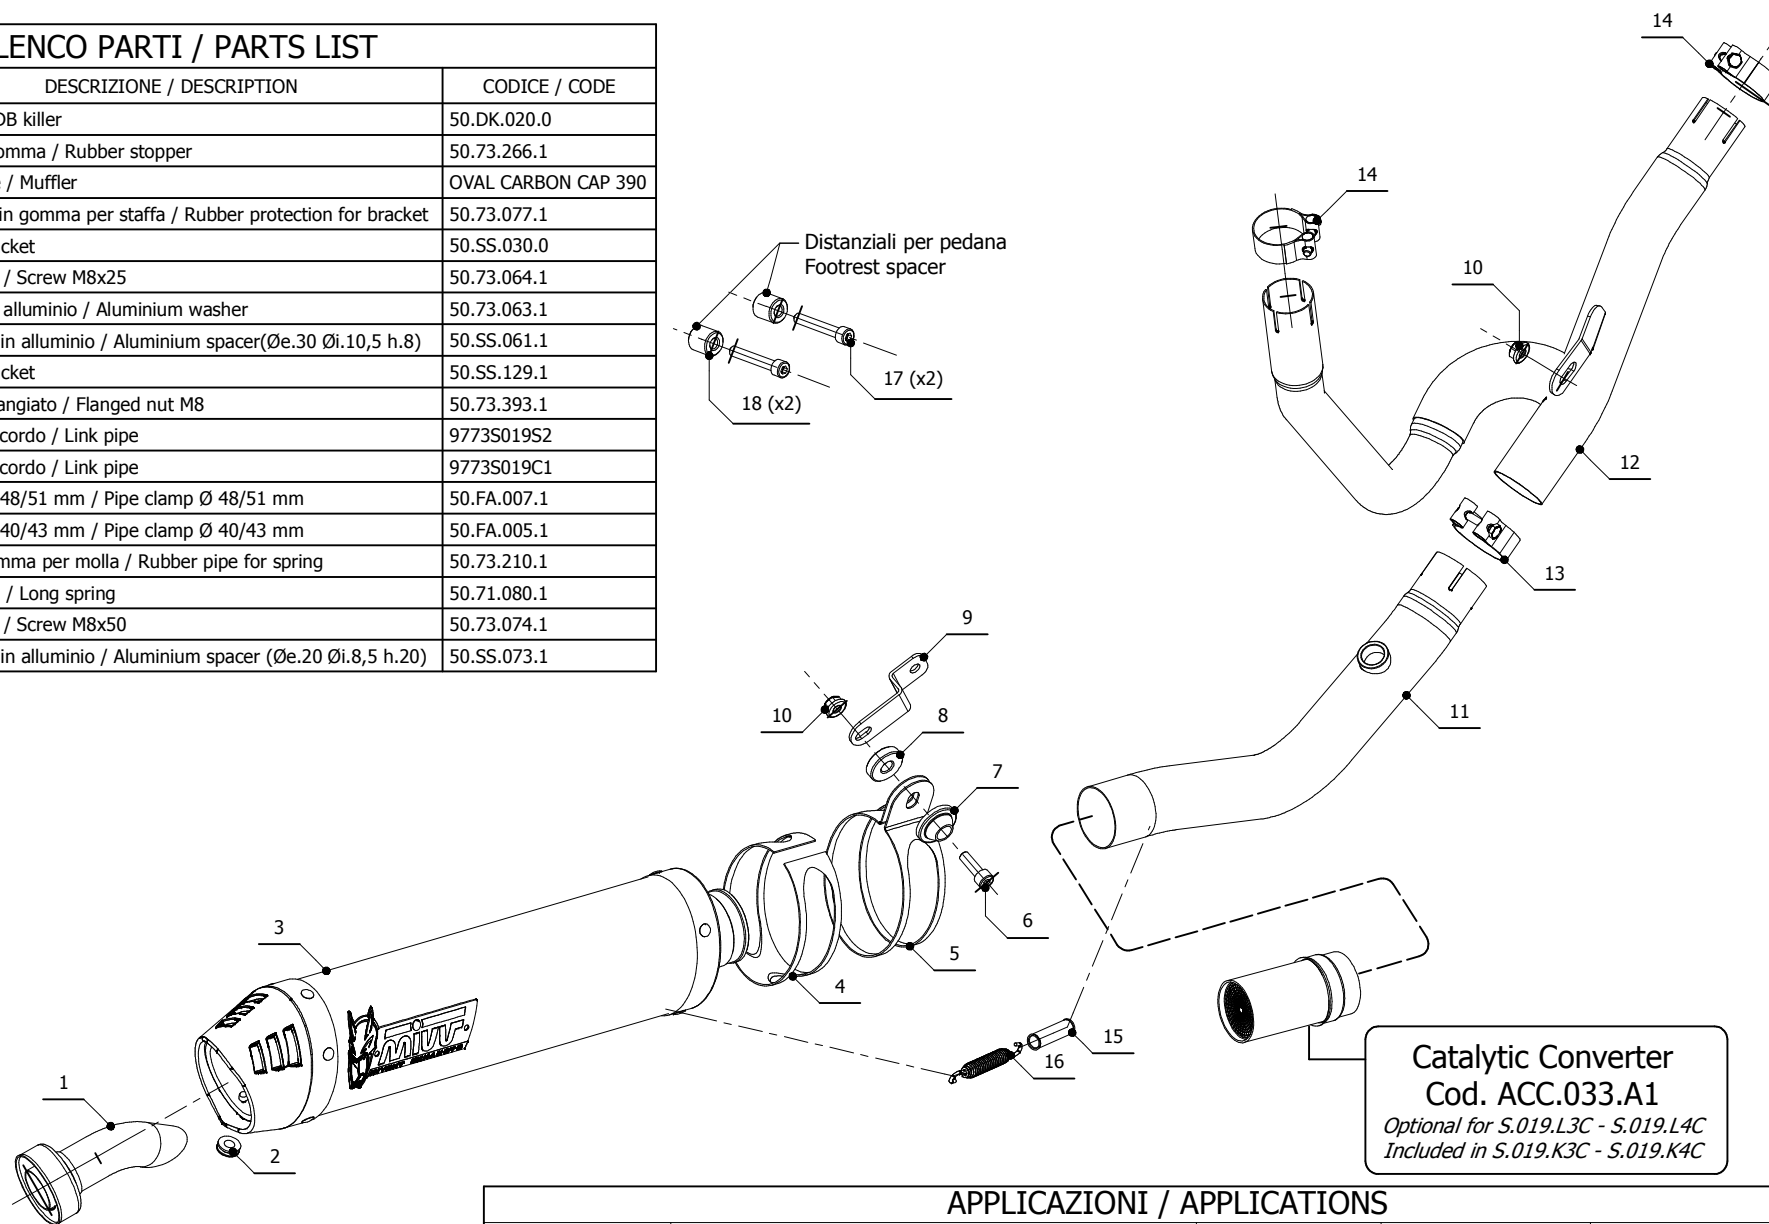

MODEL SUZUKI DL V-STROM 650

YEAR 2004-2006

LINE SLIP ON

MUFFLER OVAL CARBON CAP

SCHEMATIC

ELENCO PARTI / PARTS LIST

#	QTÀ / QTY	DESCRIZIONE / DESCRIPTION	CODICE / CODE
1	1	DB killer / DB killer	50.DK.020.0
2	1	Tappo in gomma / Rubber stopper	50.73.266.1
3	1	Silenziatore / Muffler	OVAL CARBON CAP 390
4	1	Protezione in gomma per staffa / Rubber protection for bracket	50.73.077.1
5	1	Staffa / Bracket	50.SS.030.0
6	1	Vite M8x25 / Screw M8x25	50.73.064.1
7	1	Rondella in alluminio / Aluminium washer	50.73.063.1
8	1	Distanziale in alluminio / Aluminium spacer(Øe.30 Øi.10,5 h.8)	50.SS.061.1
9	1	Staffa / Bracket	50.SS.129.1
10	2	Dado M8 flangiato / Flanged nut M8	50.73.393.1
11	1	Tubo di raccordo / Link pipe	9773S019S2
12	1	Tubo di raccordo / Link pipe	9773S019C1
13	1	Fascetta Ø 48/51 mm / Pipe clamp Ø 48/51 mm	50.FA.007.1
14	2	Fascetta Ø 40/43 mm / Pipe clamp Ø 40/43 mm	50.FA.005.1
15	1	Tubo in gomma per molla / Rubber pipe for spring	50.73.210.1
16	1	Molla lunga / Long spring	50.71.080.1
17	2	Vite M8x50 / Screw M8x50	50.73.074.1
18	2	Distanziale in alluminio / Aluminium spacer (Øe.20 Øi.8,5 h.20)	50.SS.073.1

Catalytic Converter
Cod. ACC.033.A1
Optional for S.019.L3C - S.019.L4C
Included in S.019.K3C - S.019.K4C

APPLICAZIONI / APPLICATIONS

CODICE / CODE	SILENZIATORE / MUFFLER	TUBO / PIPE	FASCETTA / CLAMP	NOTE
S.019.L3C S.019.L4C	CARBONIO (COPPA CARBONIO) / CARBON (CARBON CAP) TITANIO (COPPA CARBONIO) / TITANIUM (CARBON CAP)	INOX / ST. STEEL	INOX / ST. STEEL	CATALYTIC CONVERTER NOT INCLUDED
S.019.K3C S.019.K4C	CARBONIO (COPPA CARBONIO) / CARBON (CARBON CAP) TITANIO (COPPA CARBONIO) / TITANIUM (CARBON CAP)	INOX / ST. STEEL	INOX / ST. STEEL	CATALYTIC CONVERTER INCLUDED