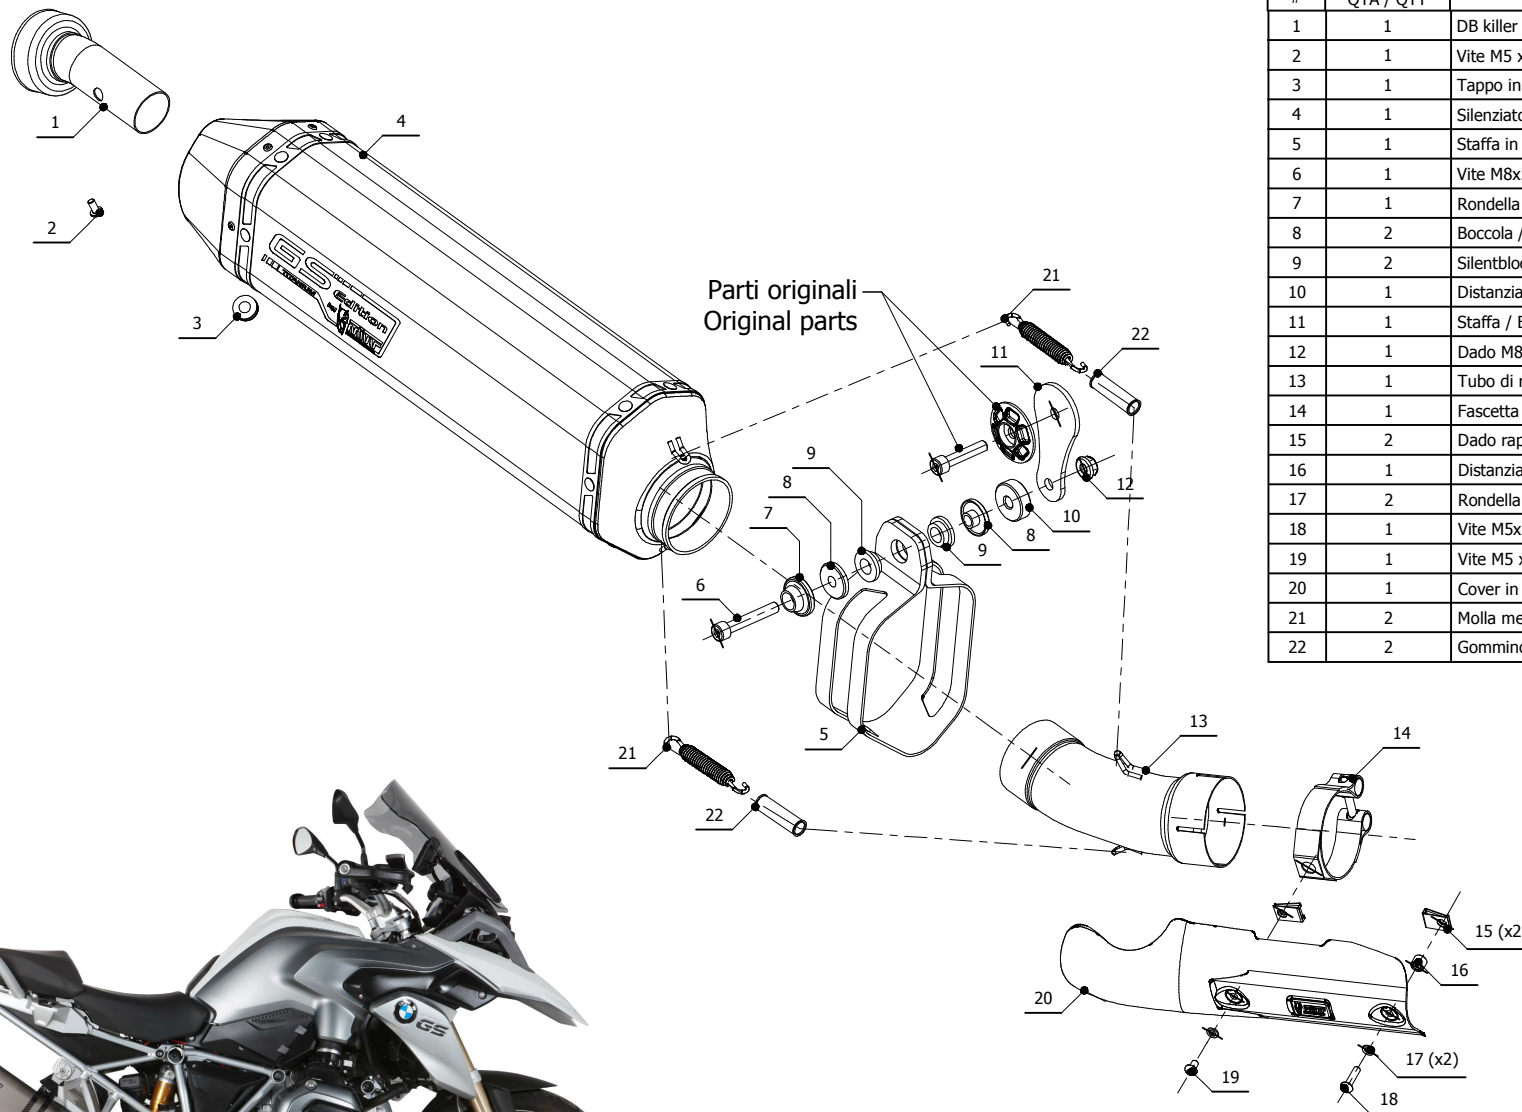

MODEL BMW R 1200 GS

YEAR 2013 -->

LINE SPORT

MUFFLER SPEED EDGE "TITANIUM EDITION"

SCHEMATIC

ELENCO PARTI / PARTS LIST

#	QTÀ / QTY	DESCRIZIONE / DESCRIPTION	CODICE / CODE
1	1	DB killer / DB killer	50.DK.064.0
2	1	Vite M5 x 8 / Screw M5 x 8	50.73.459.1
3	1	Tappo in gomma / Rubber stopper	50.73.266.1
4	1	Silenziatore / Muffler	SPEED EDGE 400
5	1	Staffa in carbonio / Carbon fiber bracket	50.SS.814.1
6	1	Vite M8x50 / Screw M8x50	50.73.074.1
7	1	Rondella in alluminio nera / Black aluminium washer	50.73.221.1
8	2	Boccola / Bush	50.73.381.1
9	2	Silentblock / Silentblock	50.73.380.1
10	1	Distanziale in alluminio / Aluminium spacer	50.SS.645.1
11	1	Staffa / Bracket	50.SS.750.0
12	1	Dado M8 flangiato / Flanged nut M8	50.73.393.1
13	1	Tubo di raccordo / Link pipe	9773B016SHX
14	1	Fascetta Ø 64/67 mm / Pipe clamp Ø 64/67 mm	50.73.681.0
15	2	Dado rapido M5 / M5 Cage nut	50.73.674.1
16	1	Distanziale in alluminio / Aluminium spacer	50.73.759.1
17	2	Rondella M5 / Washer M5	50.73.351.1
18	1	Vite M5x20 / Screw M5x20	50.73.771.1
19	1	Vite M5 x 8 / Screw M5 x 8	50.73.233.1
20	1	Cover in carbonio / Carbon cover	50.CR.025.1
21	2	Molla media / Middle spring	50.73.359.1
22	2	Gommino per molla / Rubber for spring	50.73.210.1

OPTIONAL PARTS
B.016.C1 - NO KAT PIPE

APPLICAZIONI / APPLICATIONS

CODICE / CODE	TUBO / PIPE	SILENZIATORE / MUFFLER	FASCETTA / CLAMP
B.016.LGS	INOX / ST. STEEL	TITANIO / TITANIUM	CARBONIO / CARBON FIBER