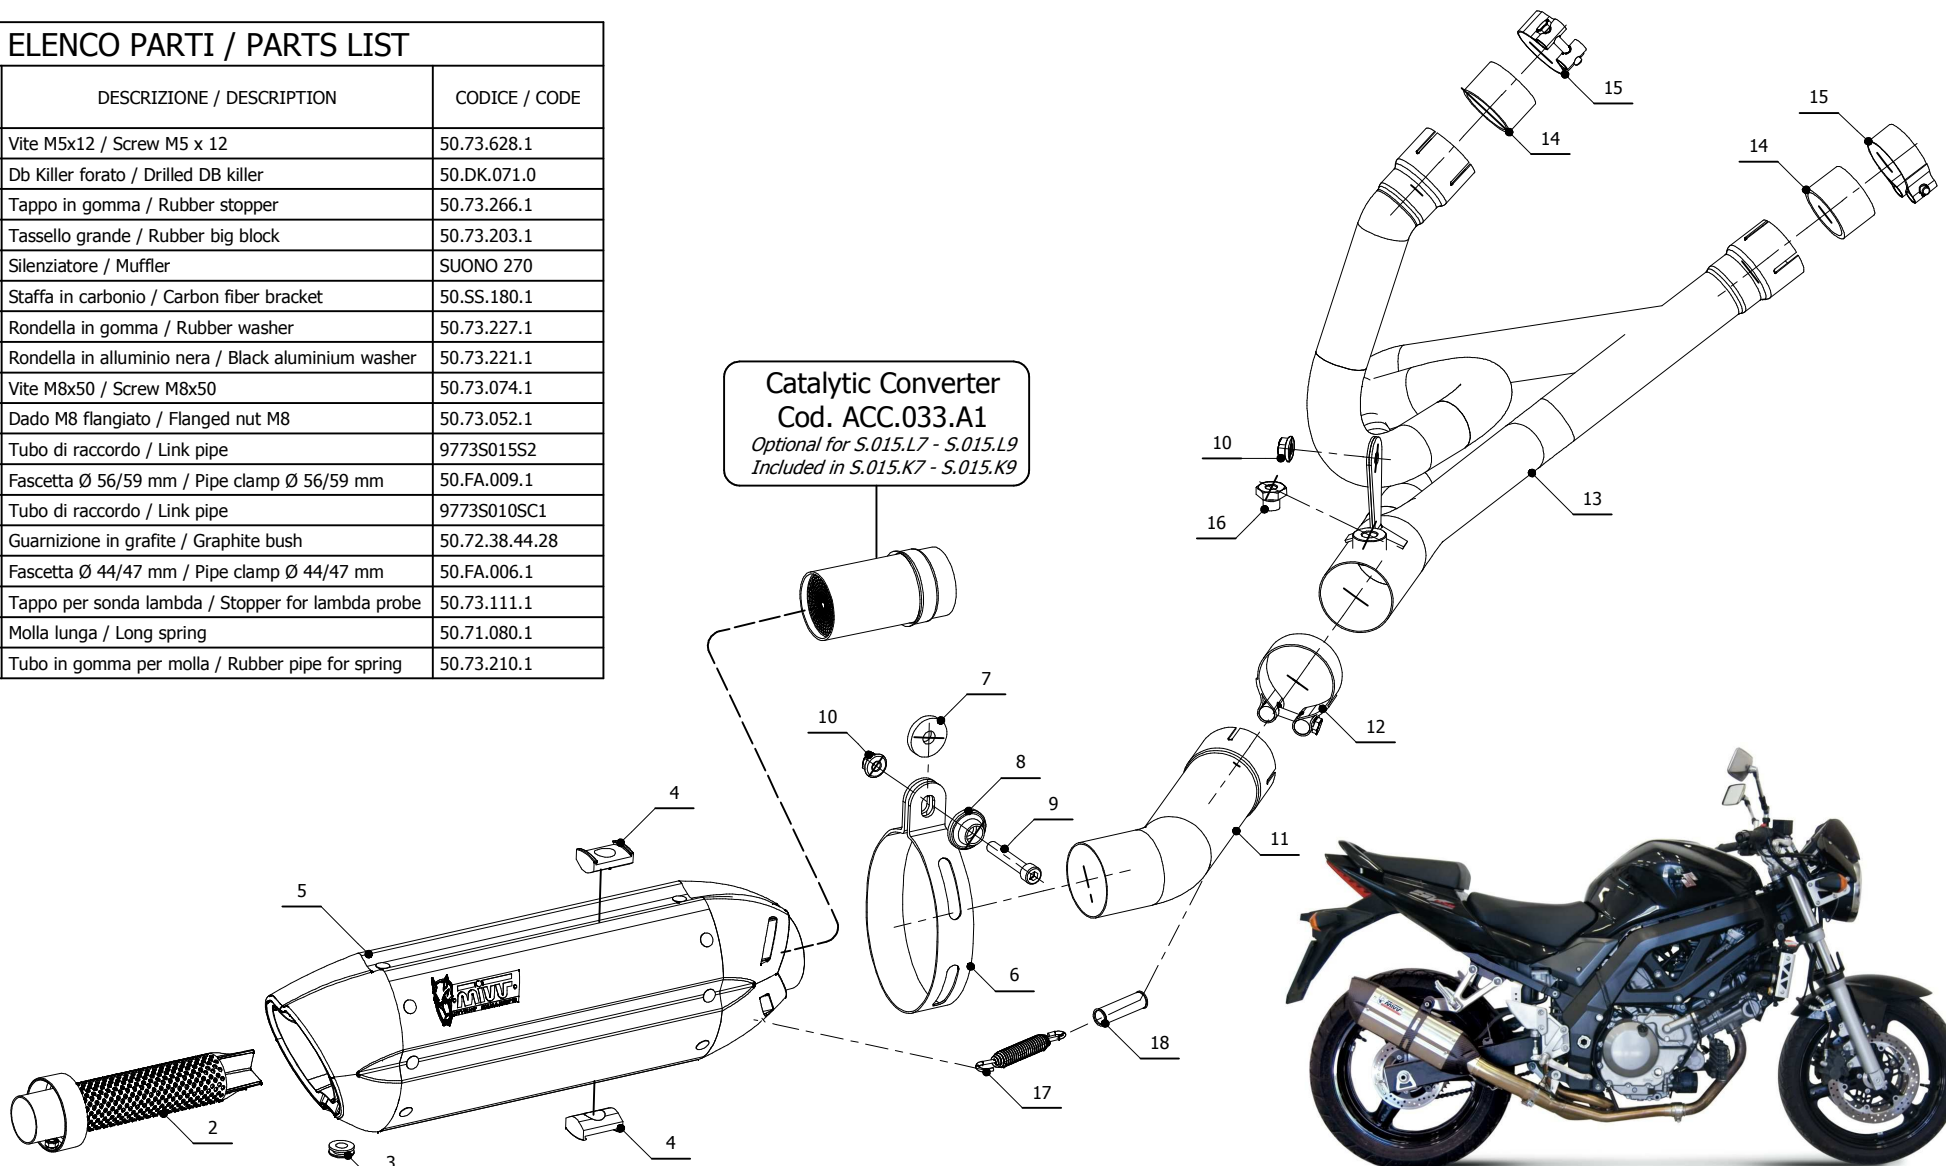

MODEL SUZUKI SV 650

YEAR 2004 - 2015

LINE SLIP ON

MUFFLER SUONO

SCHEMATIC

ELENCO PARTI / PARTS LIST

#	QTÀ / QTY	DESCRIZIONE / DESCRIPTION	CODICE / CODE
1	1	Vite M5x12 / Screw M5 x 12	50.73.628.1
2	1	Db Killer forato / Drilled DB killer	50.DK.071.0
3	1	Tappo in gomma / Rubber stopper	50.73.266.1
4	2	Tassello grande / Rubber big block	50.73.203.1
5	1	Silenziatore / Muffler	SUONO 270
6	1	Staffa in carbonio / Carbon fiber bracket	50.SS.180.1
7	1	Rondella in gomma / Rubber washer	50.73.227.1
8	1	Rondella in alluminio nera / Black aluminium washer	50.73.221.1
9	1	Vite M8x50 / Screw M8x50	50.73.074.1
10	2	Dado M8 flangiato / Flanged nut M8	50.73.052.1
11	1	Tubo di raccordo / Link pipe	9773S015S2
12	1	Fascetta Ø 56/59 mm / Pipe clamp Ø 56/59 mm	50.FA.009.1
13	1	Tubo di raccordo / Link pipe	9773S010SC1
14	2	Guarnizione in grafite / Graphite bush	50.72.38.44.28
15	2	Fascetta Ø 44/47 mm / Pipe clamp Ø 44/47 mm	50.FA.006.1
16	1	Tappo per sonda lambda / Stopper for lambda probe	50.73.111.1
17	1	Molla lunga / Long spring	50.71.080.1
18	1	Tubo in gomma per molla / Rubber pipe for spring	50.73.210.1

APPLICAZIONI / APPLICATIONS

CODICE / CODE	SILENZIATORE / MUFFLER	TUBO / PIPE	FASCETTA / CLAMP	NOTE
S.015.L7 S.015.L9	INOX (COPPE CARBONIO) / ST. STEEL (CARBON CAPS) STEEL BLACK	INOX / ST. STEEL	CARBONIO / CARBON FIBER	CATALYTIC CONVERTER NOT INCLUDED
S.015.K7 S.015.K9	INOX (COPPE CARBONIO) / ST. STEEL (CARBON CAPS) STEEL BLACK	INOX / ST. STEEL	CARBONIO / CARBON FIBER	CATALYTIC CONVERTER INCLUDED