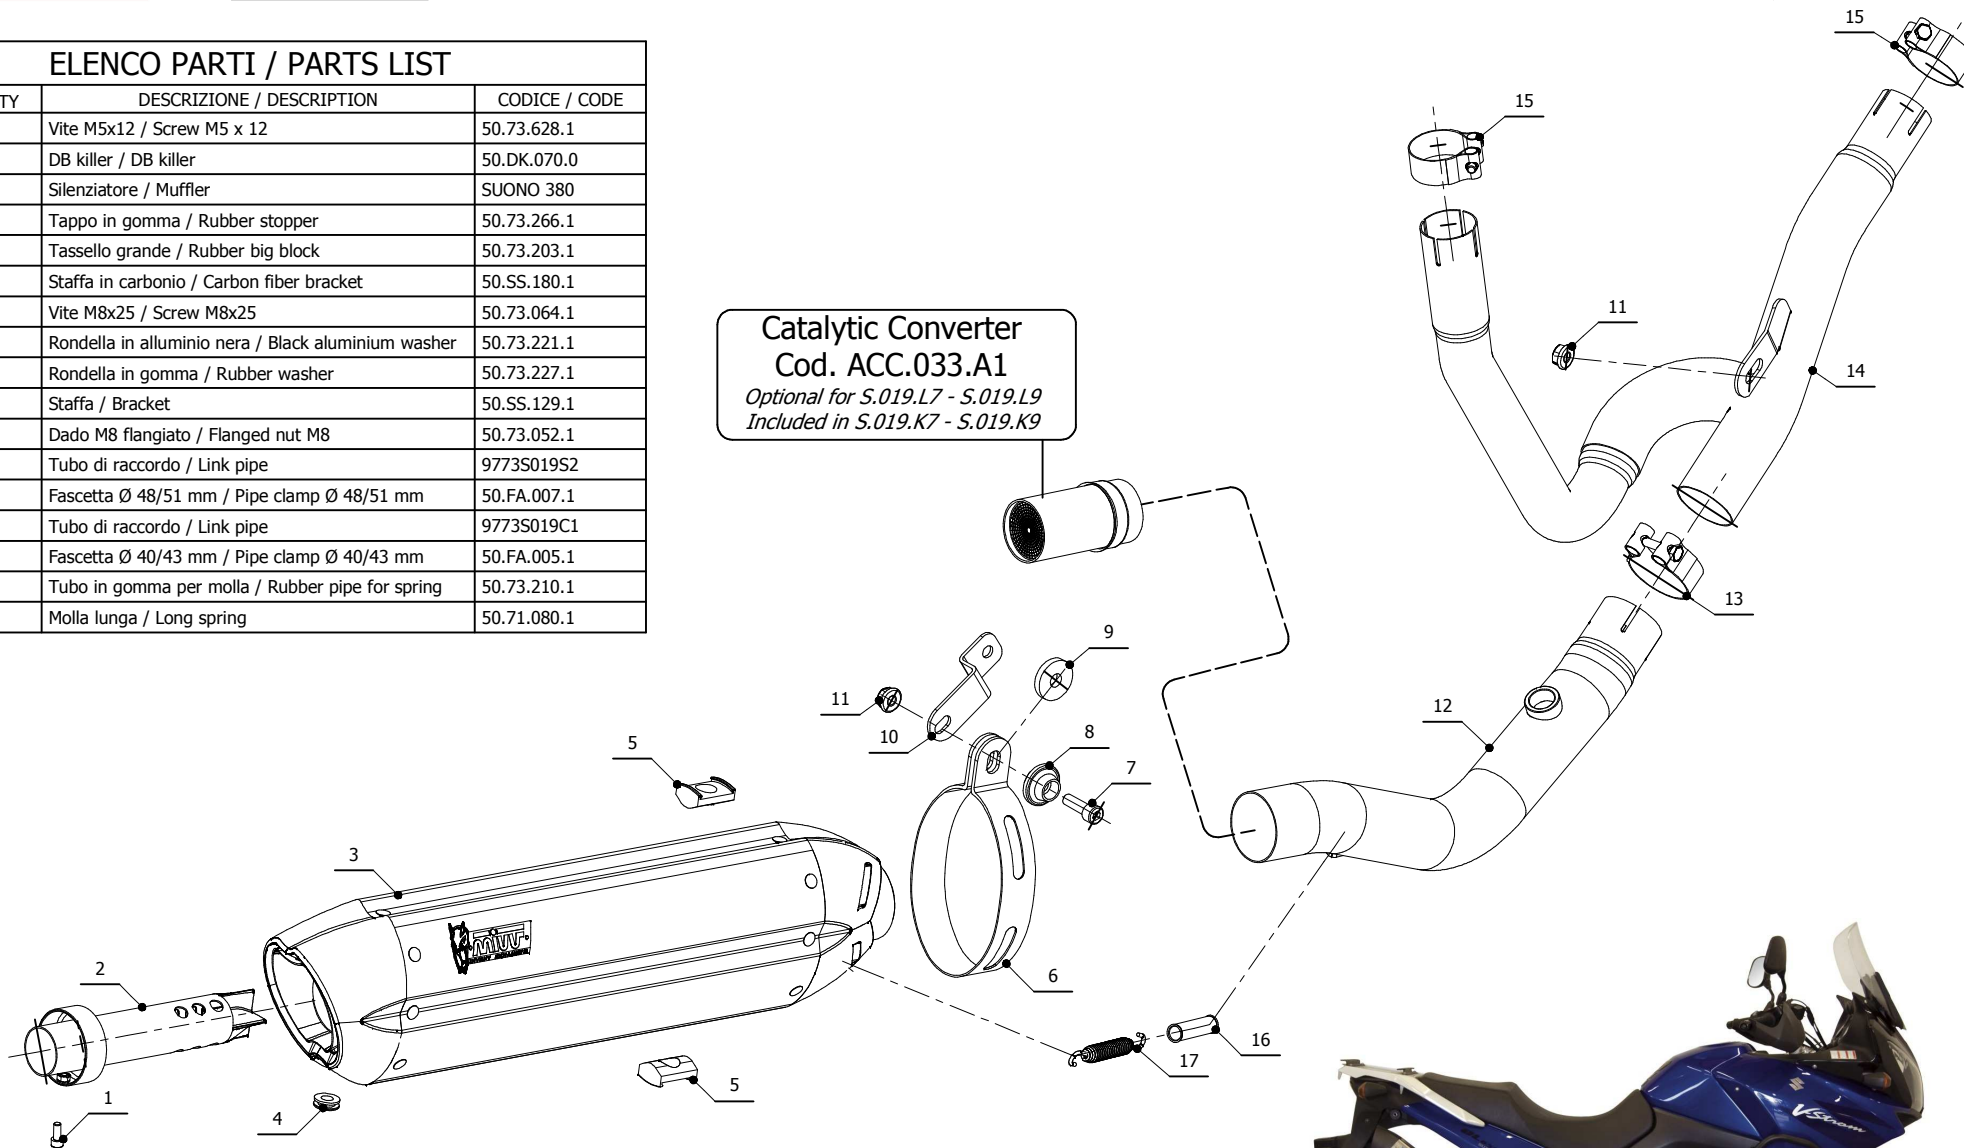

**MODEL** SUZUKI DL V-STROM 650

**YEAR** 2004-2006

**LINE** SLIP ON

**MUFFLER** SUONO

**SCHEMATIC**

**ELENCO PARTI / PARTS LIST**

#	QTÀ / QTY	DESCRIZIONE / DESCRIPTION	CODICE / CODE
1	1	Vite M5x12 / Screw M5 x 12	50.73.628.1
2	1	DB killer / DB killer	50.DK.070.0
3	1	Silenziatore / Muffler	SUONO 380
4	1	Tappo in gomma / Rubber stopper	50.73.266.1
5	2	Tassello grande / Rubber big block	50.73.203.1
6	1	Staffa in carbonio / Carbon fiber bracket	50.SS.180.1
7	1	Vite M8x25 / Screw M8x25	50.73.064.1
8	1	Rondella in alluminio nera / Black aluminium washer	50.73.221.1
9	1	Rondella in gomma / Rubber washer	50.73.227.1
10	1	Staffa / Bracket	50.SS.129.1
11	2	Dado M8 flangiato / Flanged nut M8	50.73.052.1
12	1	Tubo di raccordo / Link pipe	9773S019S2
13	1	Fascetta Ø 48/51 mm / Pipe clamp Ø 48/51 mm	50.FA.007.1
14	1	Tubo di raccordo / Link pipe	9773S019C1
15	2	Fascetta Ø 40/43 mm / Pipe clamp Ø 40/43 mm	50.FA.005.1
16	1	Tubo in gomma per molla / Rubber pipe for spring	50.73.210.1
17	1	Molla lunga / Long spring	50.71.080.1

**Catalytic Converter**  
**Cod. ACC.033.A1**  
*Optional for S.019.L7 - S.019.L9*  
*Included in S.019.K7 - S.019.K9*

**APPLICAZIONI / APPLICATIONS**

CODICE / CODE	TUBO / PIPE	SILENZIATORE / MUFFLER	FASCETTA / CLAMP	NOTE
S.019.L7 S.019.L9	INOX / ST. STEEL	INOX (COPPE CARBONIO) / ST. STEEL (CARBON CAPS) STEEL BLACK	CARBONIO / CARBON FIBER	CATALYTIC CONVERTER NOT INCLUDED
S.019.K7 S.019.K9	INOX / ST. STEEL	INOX (COPPE CARBONIO) / ST. STEEL (CARBON CAPS) STEEL BLACK	CARBONIO / CARBON FIBER	CATALYTIC CONVERTER INCLUDED