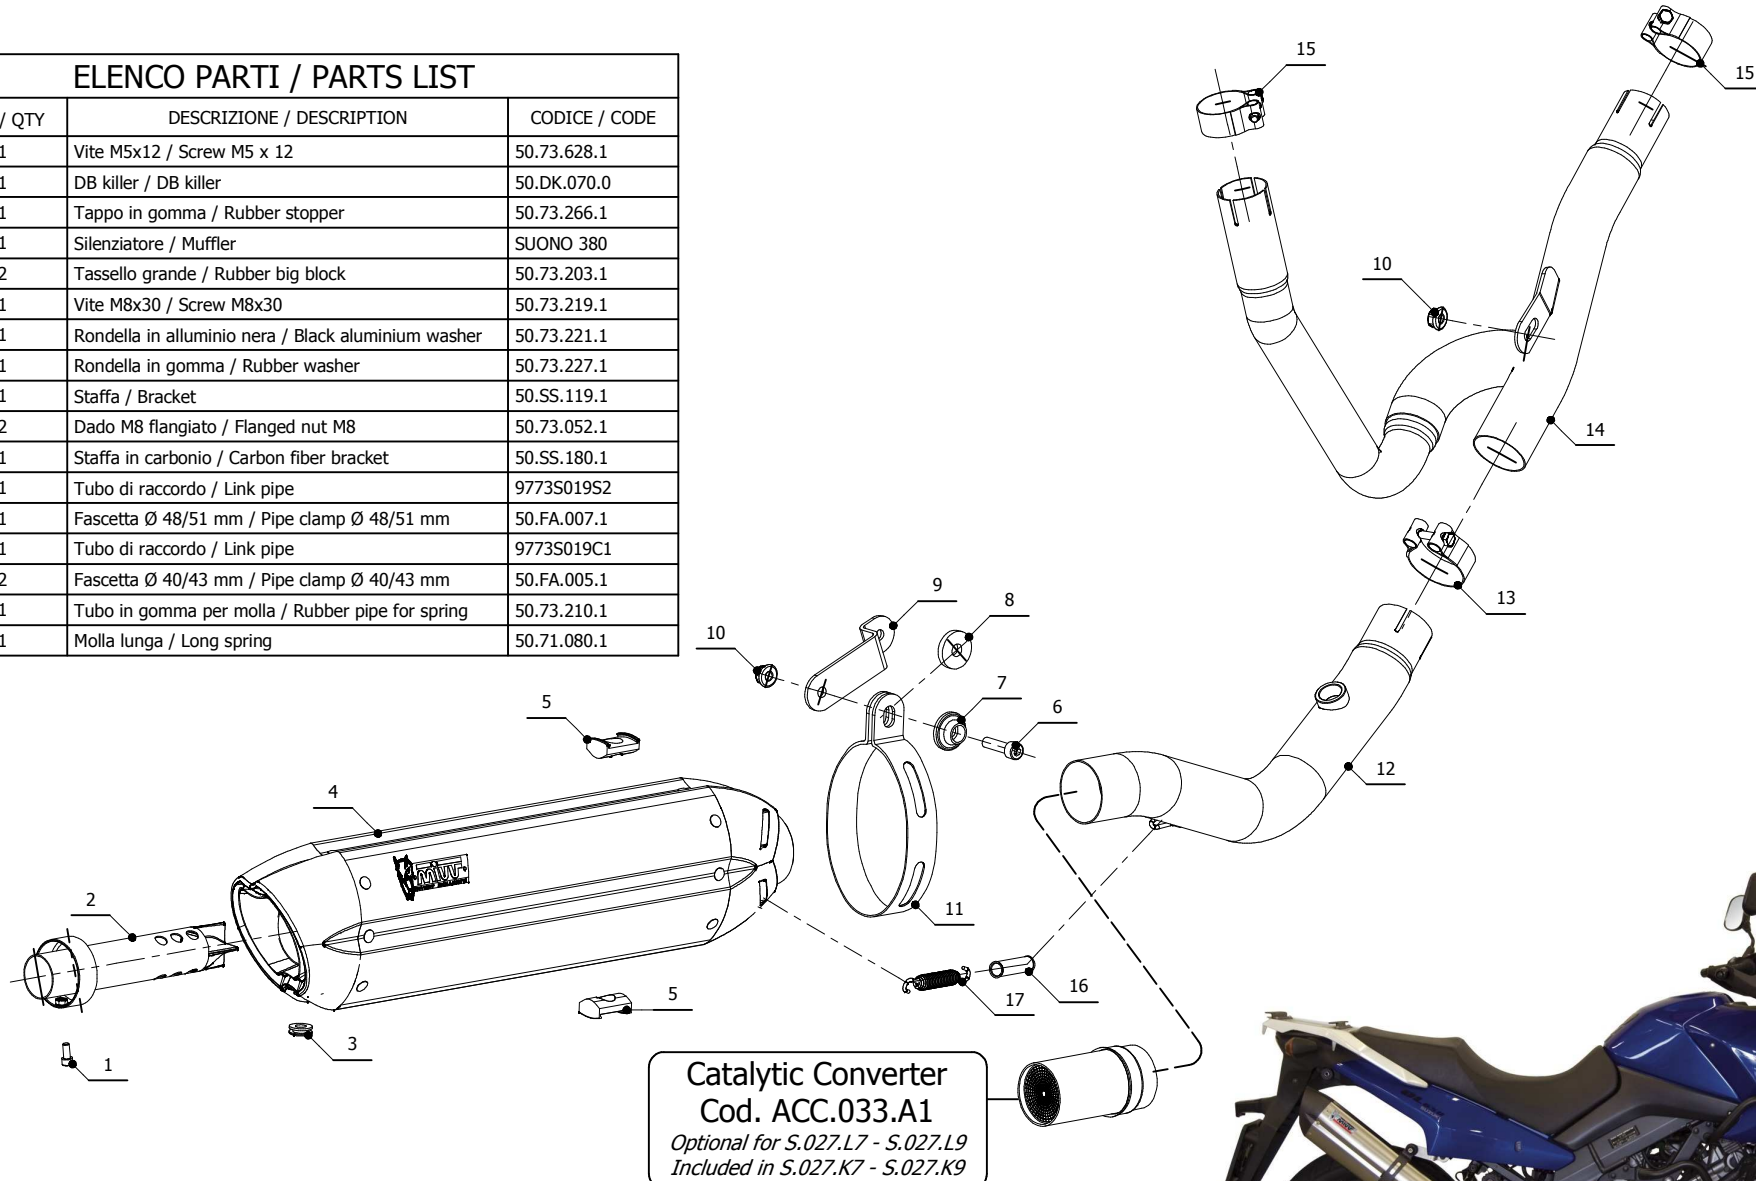

**MODEL** SUZUKI DL V-STROM 650

**YEAR** 2007 - 2011

**LINE** SLIP ON

**MUFFLER** SUONO

**SCHEMATIC**

**ELENCO PARTI / PARTS LIST**

#	QTÀ / QTY	DESCRIZIONE / DESCRIPTION	CODICE / CODE
1	1	Vite M5x12 / Screw M5 x 12	50.73.628.1
2	1	DB killer / DB killer	50.DK.070.0
3	1	Tappo in gomma / Rubber stopper	50.73.266.1
4	1	Silenziatore / Muffler	SUONO 380
5	2	Tassello grande / Rubber big block	50.73.203.1
6	1	Vite M8x30 / Screw M8x30	50.73.219.1
7	1	Rondella in alluminio nera / Black aluminium washer	50.73.221.1
8	1	Rondella in gomma / Rubber washer	50.73.227.1
9	1	Staffa / Bracket	50.SS.119.1
10	2	Dado M8 flangiato / Flanged nut M8	50.73.052.1
11	1	Staffa in carbonio / Carbon fiber bracket	50.SS.180.1
12	1	Tubo di raccordo / Link pipe	9773S019S2
13	1	Fascetta Ø 48/51 mm / Pipe clamp Ø 48/51 mm	50.FA.007.1
14	1	Tubo di raccordo / Link pipe	9773S019C1
15	2	Fascetta Ø 40/43 mm / Pipe clamp Ø 40/43 mm	50.FA.005.1
16	1	Tubo in gomma per molla / Rubber pipe for spring	50.73.210.1
17	1	Molla lunga / Long spring	50.71.080.1

**Catalytic Converter**  
**Cod. ACC.033.A1**  
*Optional for S.027.L7 - S.027.L9*  
*Included in S.027.K7 - S.027.K9*

**APPLICAZIONI / APPLICATIONS**

CODICE / CODE	SILENZIATORE / MUFFLER	TUBO / PIPE	FASCETTA / CLAMP	NOTE
S.027.L7 S.027.L9	INOX (COPPE CARBONIO) / ST. STEEL (CARBON CAPS) STEEL BLACK	INOX / ST. STEEL	CARBONIO / CARBON FIBER	CATALYTIC CONVERTER NOT INCLUDED
S.027.K7 S.027.K9	INOX (COPPE CARBONIO) / ST. STEEL (CARBON CAPS) STEEL BLACK	INOX / ST. STEEL	CARBONIO / CARBON FIBER	CATALYTIC CONVERTER INCLUDED